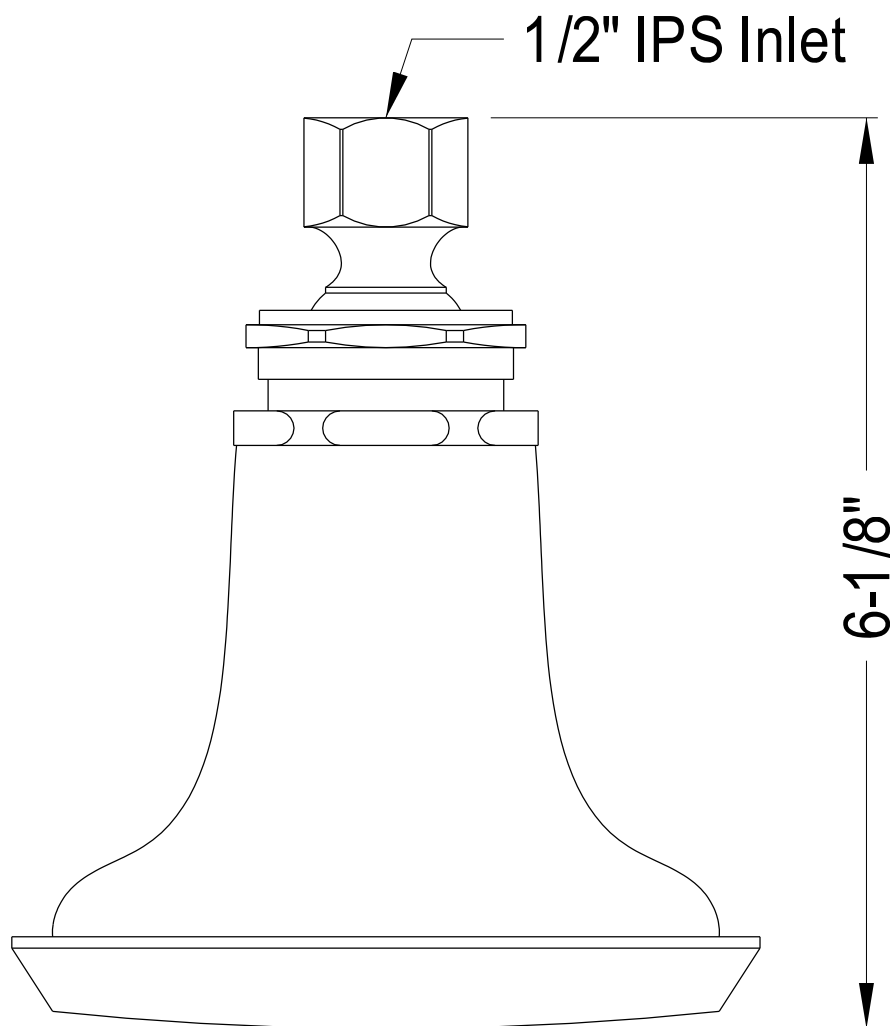

P50C, PB, ORB, SN

Colonial ceramic shower head

64 Water Channel