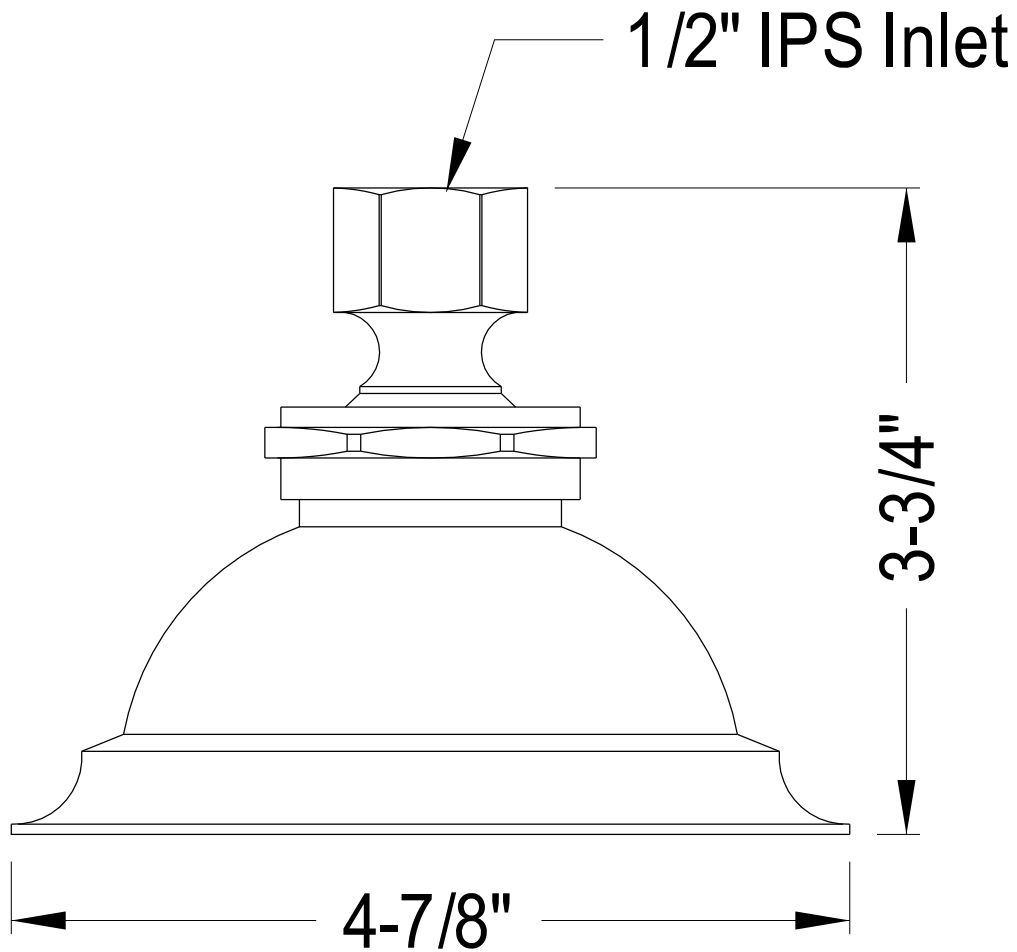

P10C, PB, AB, ORB, SN

Victorian solid brass shower head

91 Water Channel