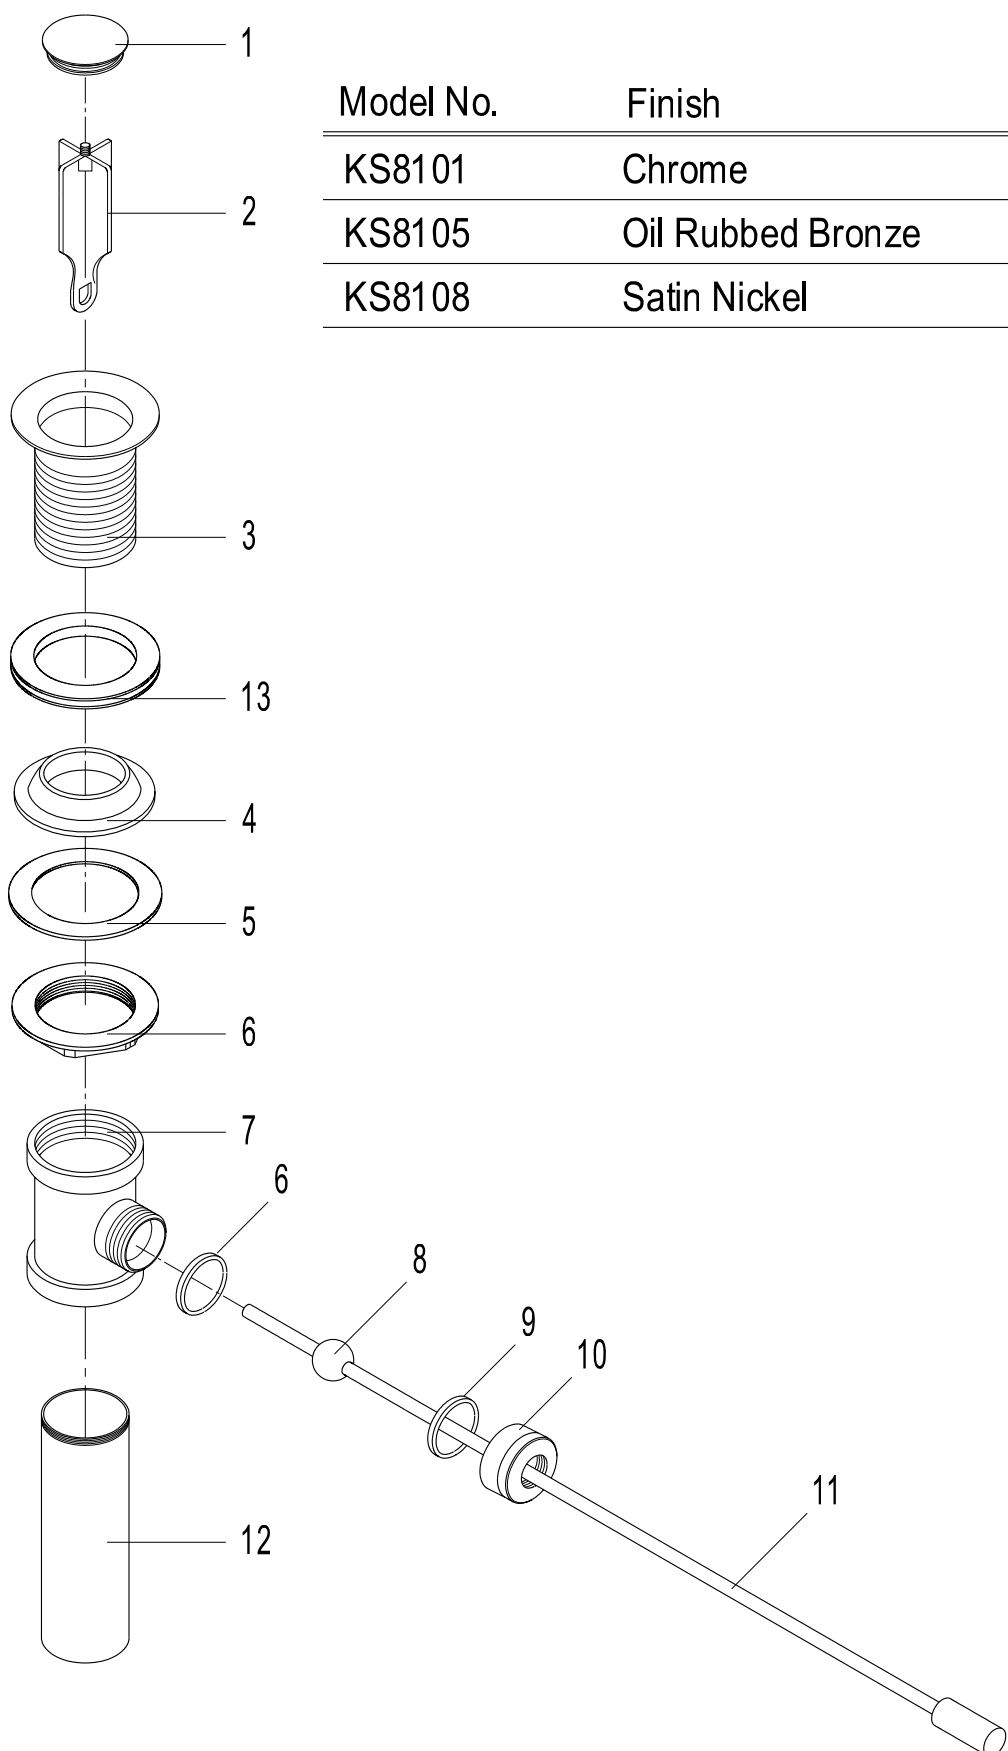

KS8101,5,8

Drain For Vessel Sink

Mar 23 , 2006

Model No.	Finish
KS8101	Chrome
KS8105	Oil Rubbed Bronze
KS8108	Satin Nickel