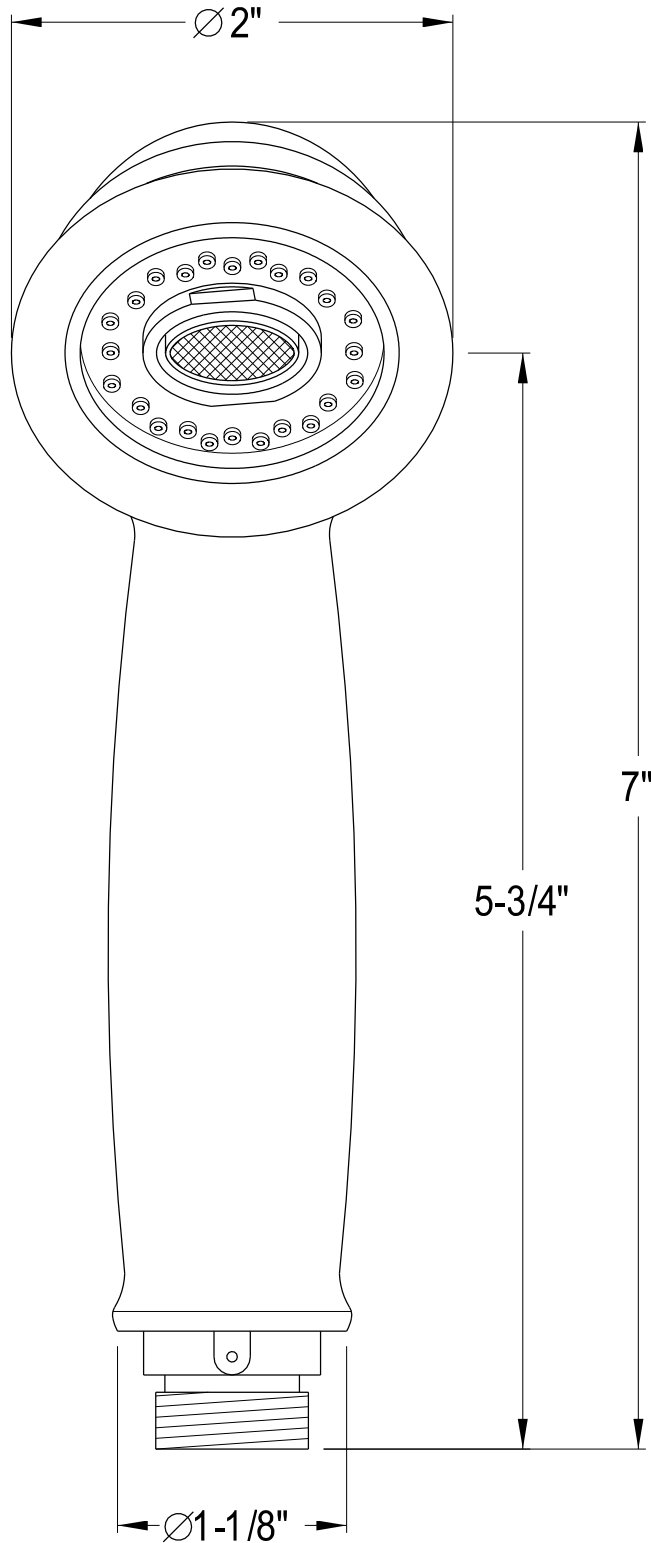

KH7001,5,8

Pull-Out Kitchen Faucet Sprayer

1/2" IPS Inlet