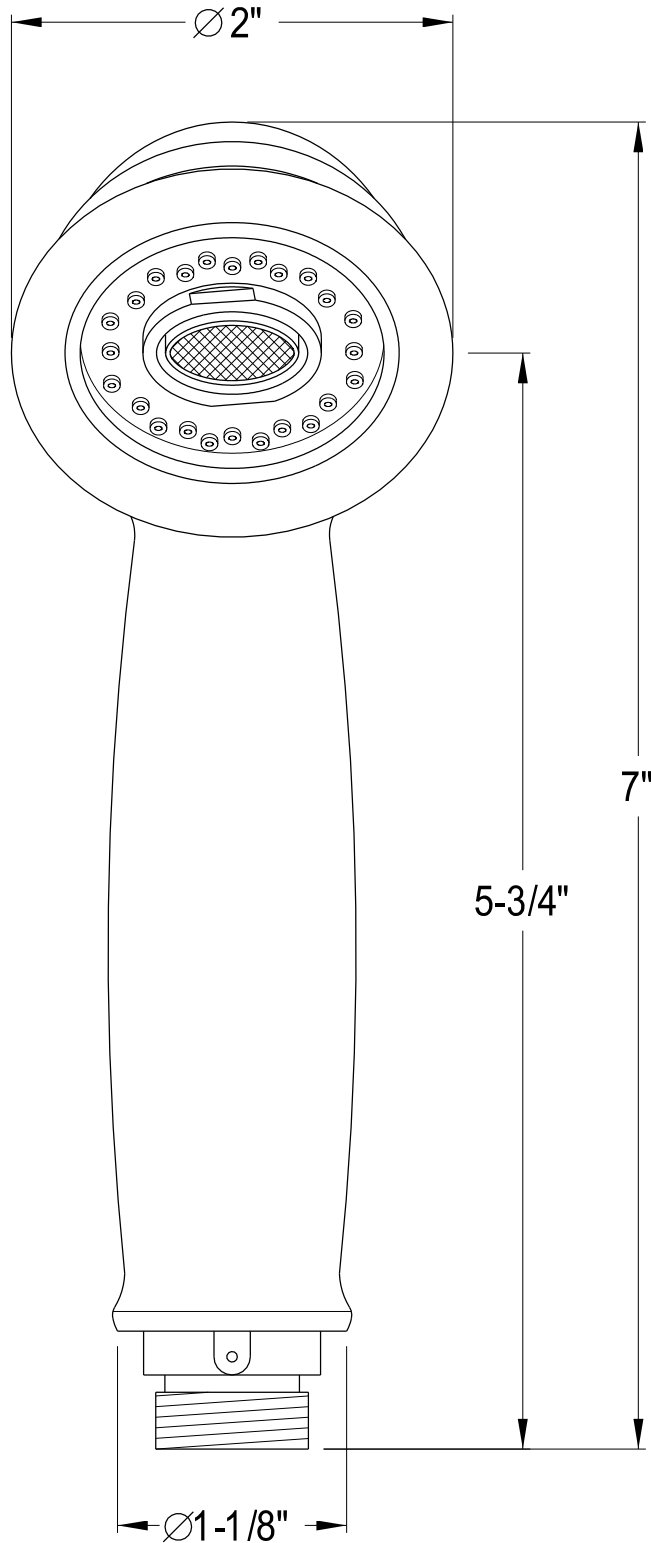

# KH7001,5,8

Pull-Out Kitchen Faucet Sprayer

1/2" IPS Inlet