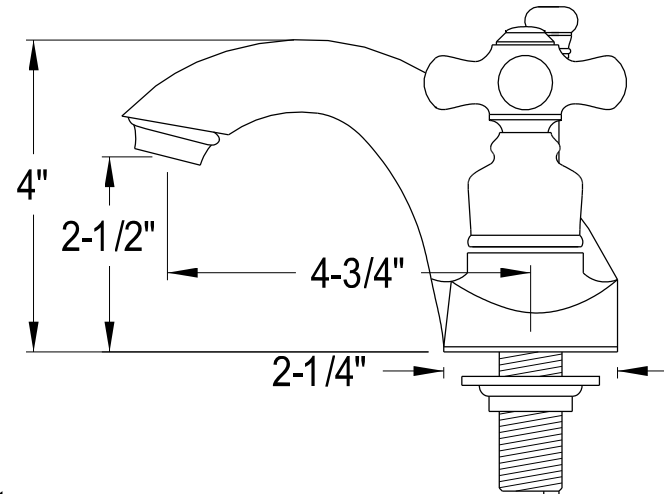

KB7641, 2,5,8PX

Twin Handle Centerset Lavatory Faucet With POP-UP

1/2" IPS Inlet