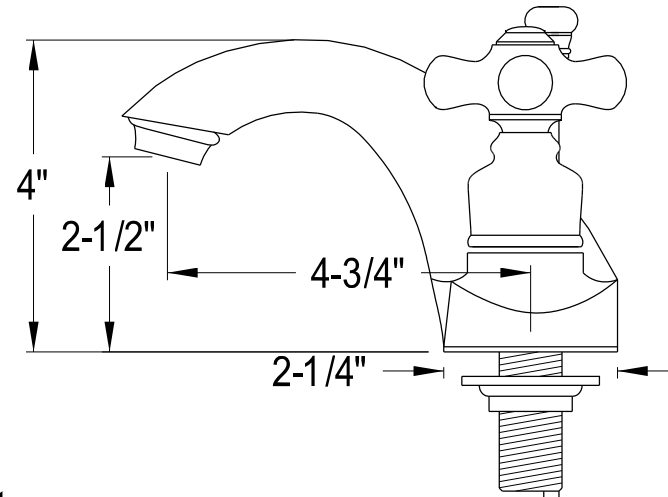

KB7641, 2,5,8PX

Twin Handle Centerset Lavatory Faucet With POP-UP

1/2" IPS Inlet