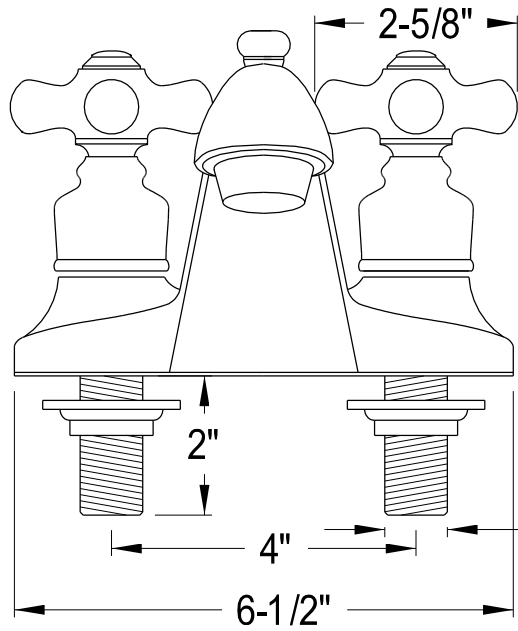

KB7641, 2,5,8PX

Twin Handle Centerset Lavatory Faucet With POP-UP

1/2" IPS Inlet