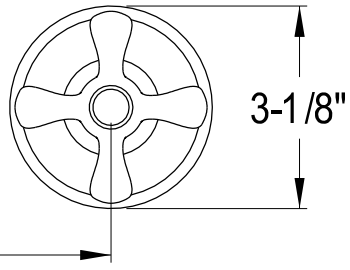

KB241, 2,8PX

Tub & Shower Faucet, Twin Handle

8"

1-1/2"