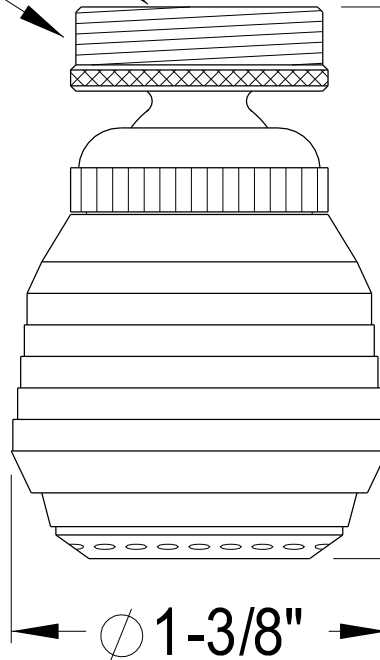

KA213C20

2.0 GPM Swivel Kitchen Aerator With Brass Ball Joint

Female: $55/64$ "-27UNS

Male: $15/16$ "-27UNS

$2-1/16$ "~ $2-1/4$ " Max

$\varnothing 1-3/8$ "