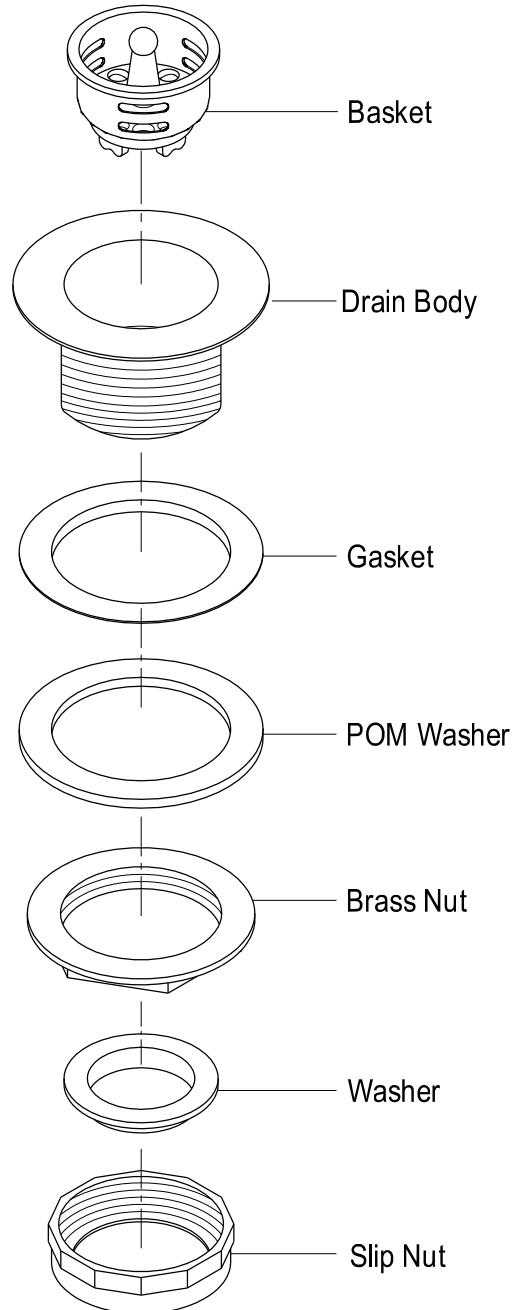

## Installation Instructions For Use With KB's Basket Strainer

NOTE: USE TEFLON TAPE ON ALL THREADED CONNECTIONS

[www.kingstonbrass.com](http://www.kingstonbrass.com)

TOLL-FREE CUSTOMER SERVICE: 1-877-2-KBRASS