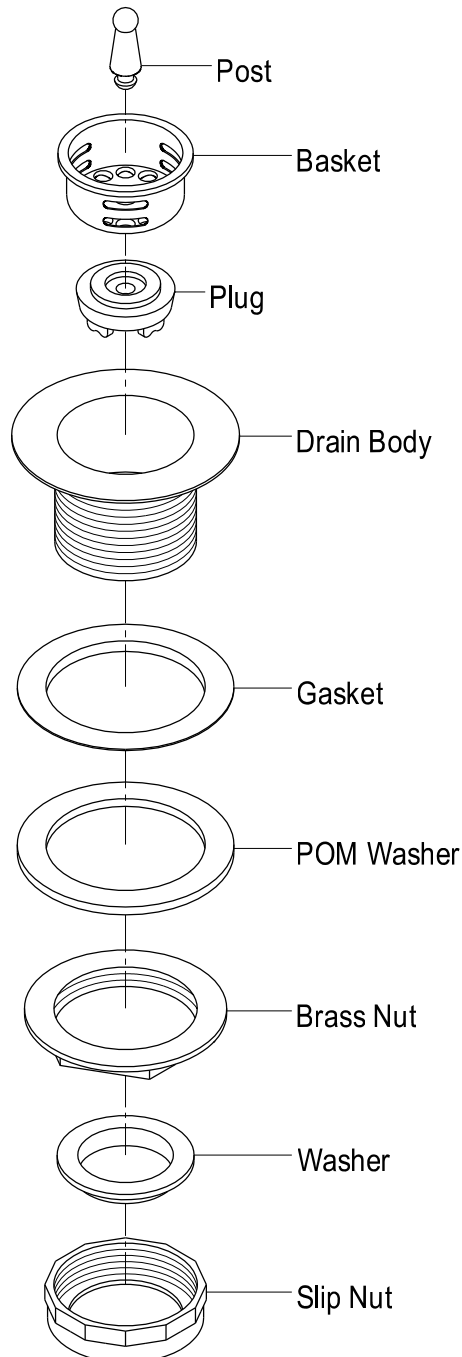

KINGSTON BRASS

THE TRADITION OF FINE BRASS

Installation Instructions For Use With KB's Bar Strainer

NOTE: USE TEFLON TAPE ON ALL THREADED CONNECTIONS

www.kingstonbrass.com

TOLL-FREE CUSTOMER SERVICE: 1-877-2-KBRASS