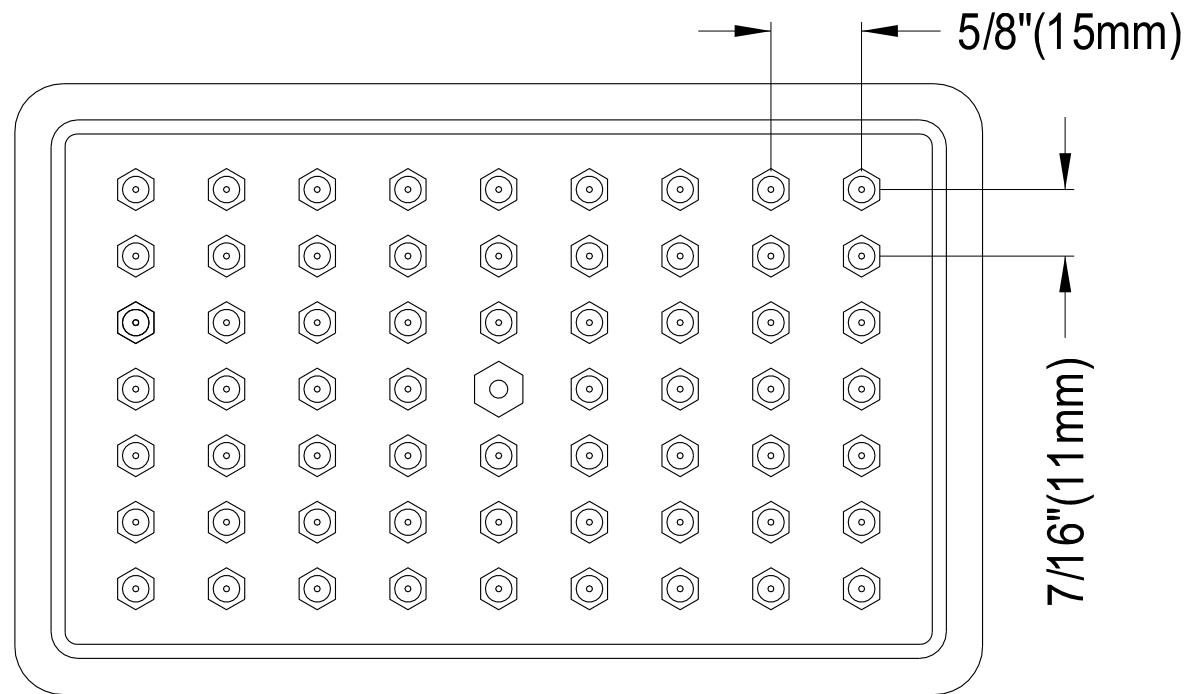

K406A1, 2, 4, 5, 8

Metropolitan Square Brass Showerhead, (L)6" X (W)4" X (H)2-3/4"

62 Water Channel