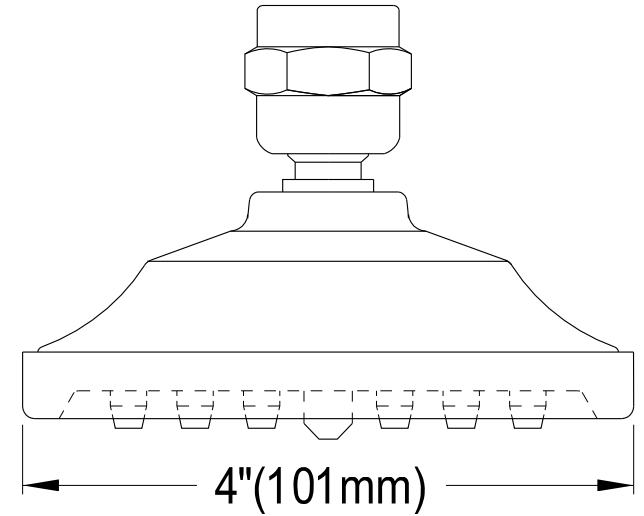

K406A1, 2, 4, 5, 8

Metropolitan Square Brass Showerhead, (L)6" X (W)4" X (H)2-3/4"

62 Water Channel