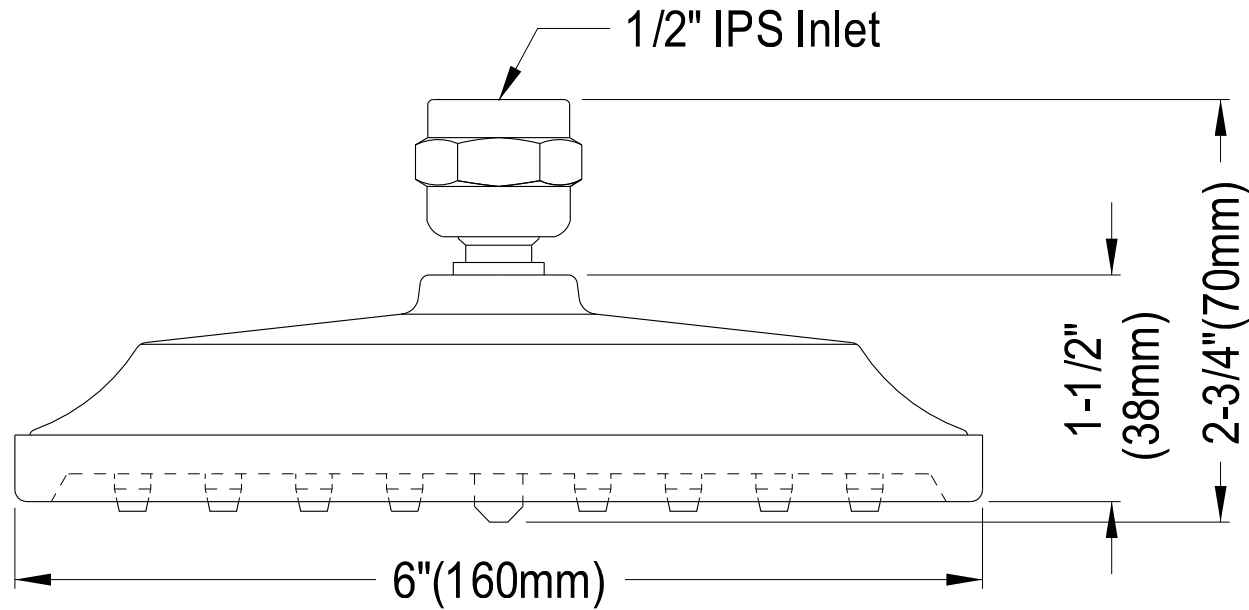

K406A1, 2, 4, 5, 8

Metropolitan Square Brass Showerhead, (L)6" X (W)4" X (H)2-3/4"

62 Water Channel