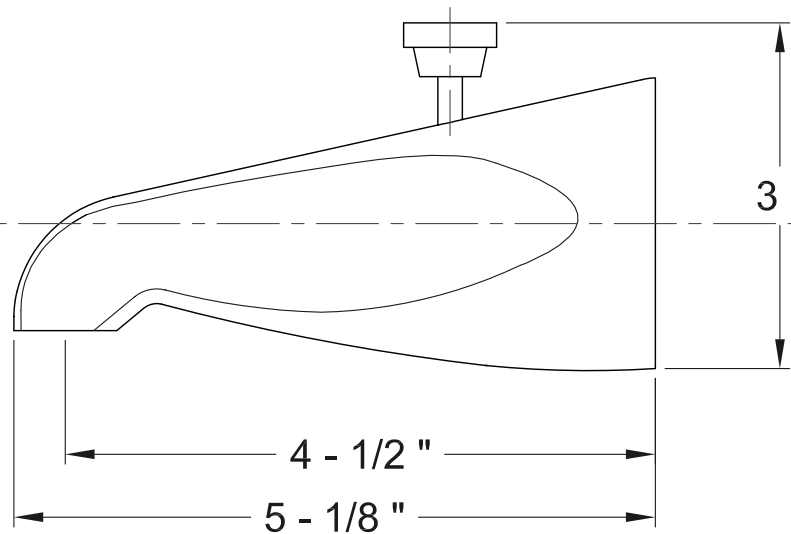

Tub Spout

Model No.	Finish
K1187A1	Chrome
K1187A2	Polished Brass
K1187A5	Oil Rubbed Bronze
K1187A8	Satin Nickel