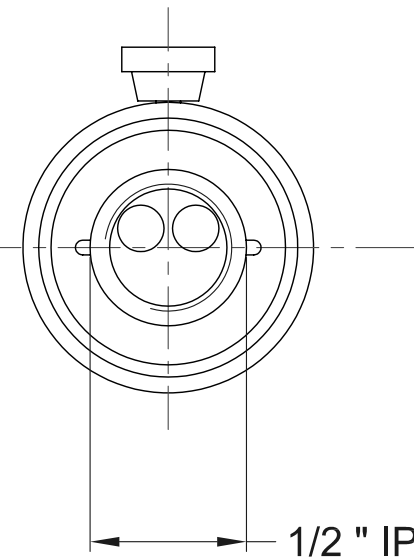

Tub Spout

Model No.	Finish
K1187A1	Chrome
K1187A2	Polished Brass
K1187A5	Oil Rubbed Bronze
K1187A8	Satin Nickel