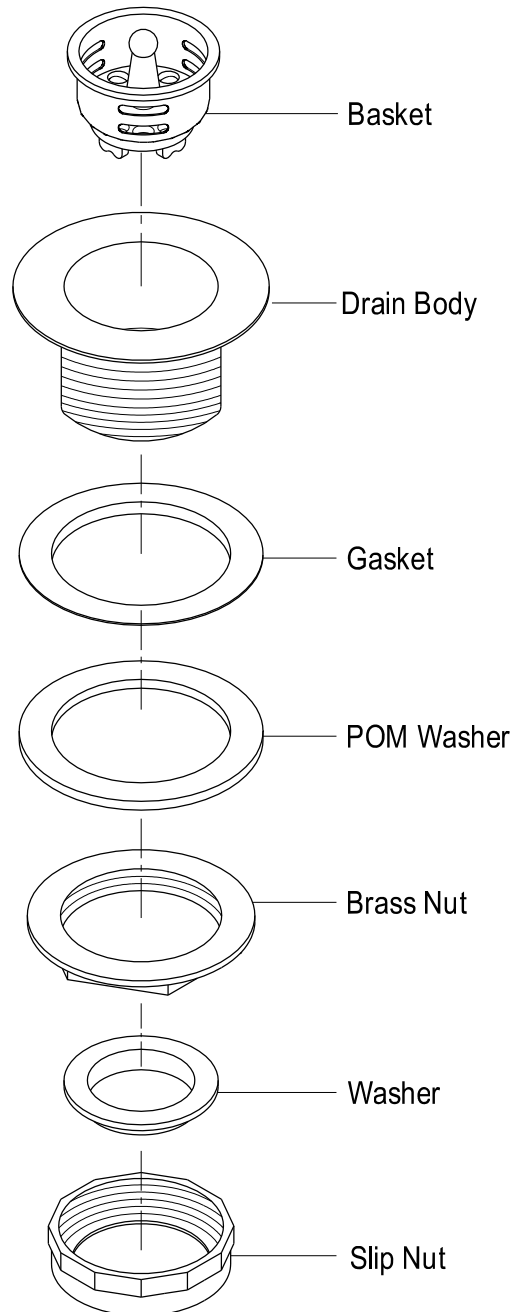

Installation Instructions For Use With KB's Basket Strainer

NOTE: USE TEFLON TAPE ON ALL THREADED CONNECTIONS

www.kingstonbrass.com

TOLL-FREE CUSTOMER SERVICE: 1-877-2-KBRASS

TECHNICAL SUPPORT E-mail: service@kingstonbrass.com