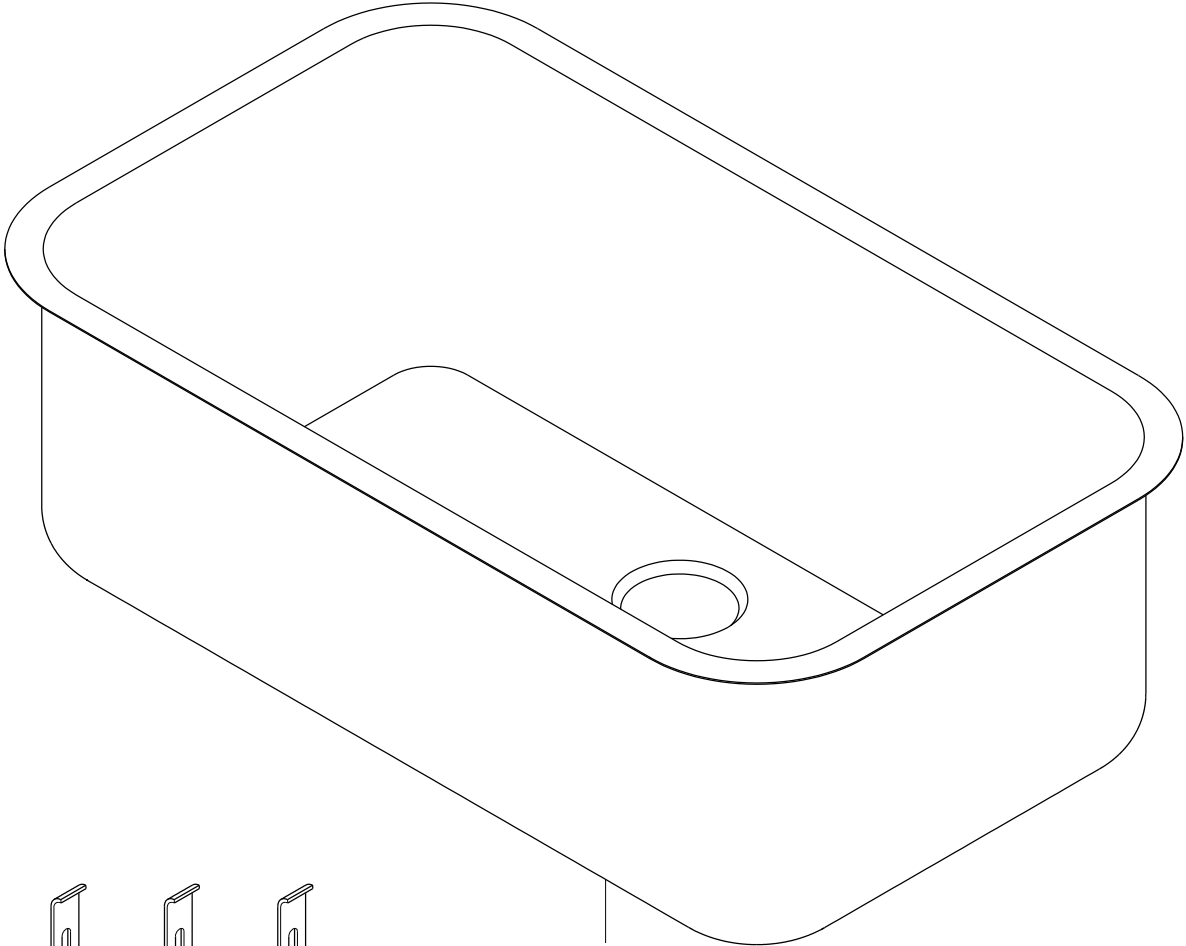

# GKUS3018

Stainless Steel Undermount Single Bowl Kitchen Sink, (L)30" X (W)18" X (D)10"

1