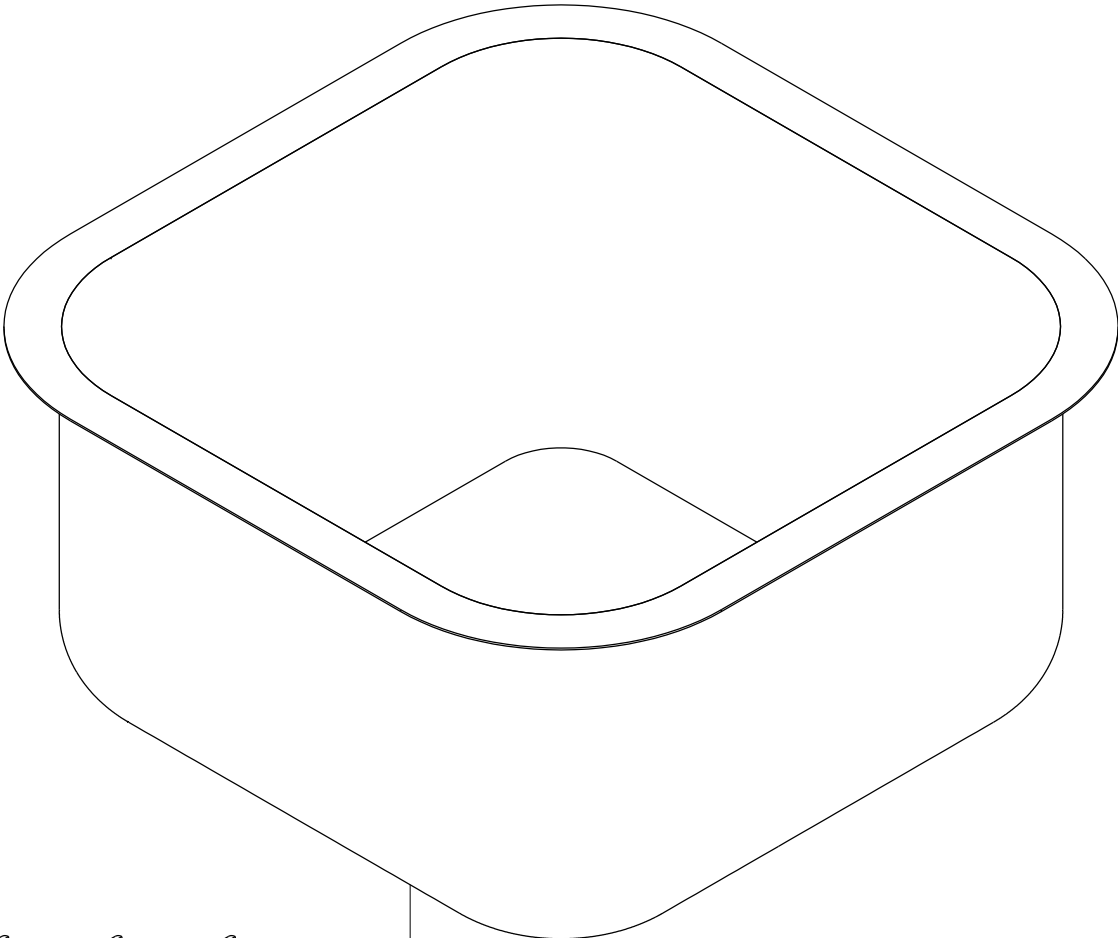

GKUS16168

Stainless Steel Undermount Single Bowl Bar Sink, (L)16" X (W)16" X (D)8"

1