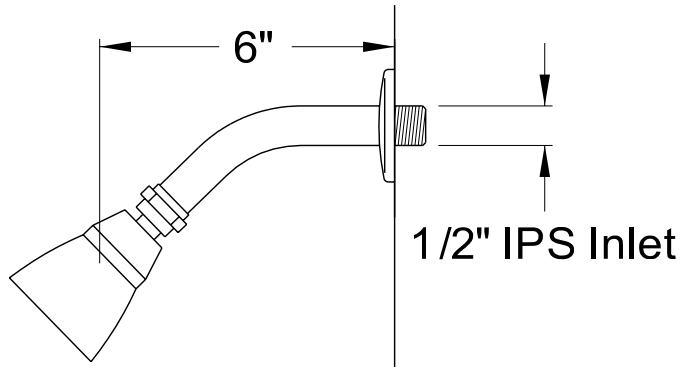

# Pressure Balanced Tub/Shower Faucet

Model No.	Finish
KB1631	Chrome
KB1632	Polished Brass
KB1635	Oil Rubbed Bronze
KB1638	Satin Nickel

Min : 1"  
Max : 1 5/8"