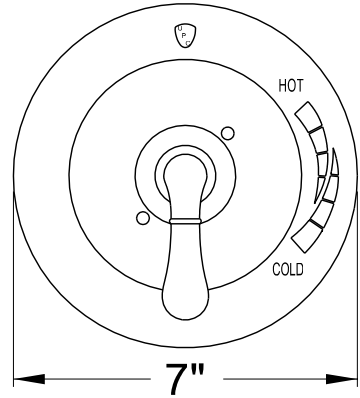

# Pressure Balanced Tub/Shower Faucet

Model No.	Finish
KB1631	Chrome
KB1632	Polished Brass
KB1635	Oil Rubbed Bronze
KB1638	Satin Nickel

Min : 1"  
Max : 1 5/8"