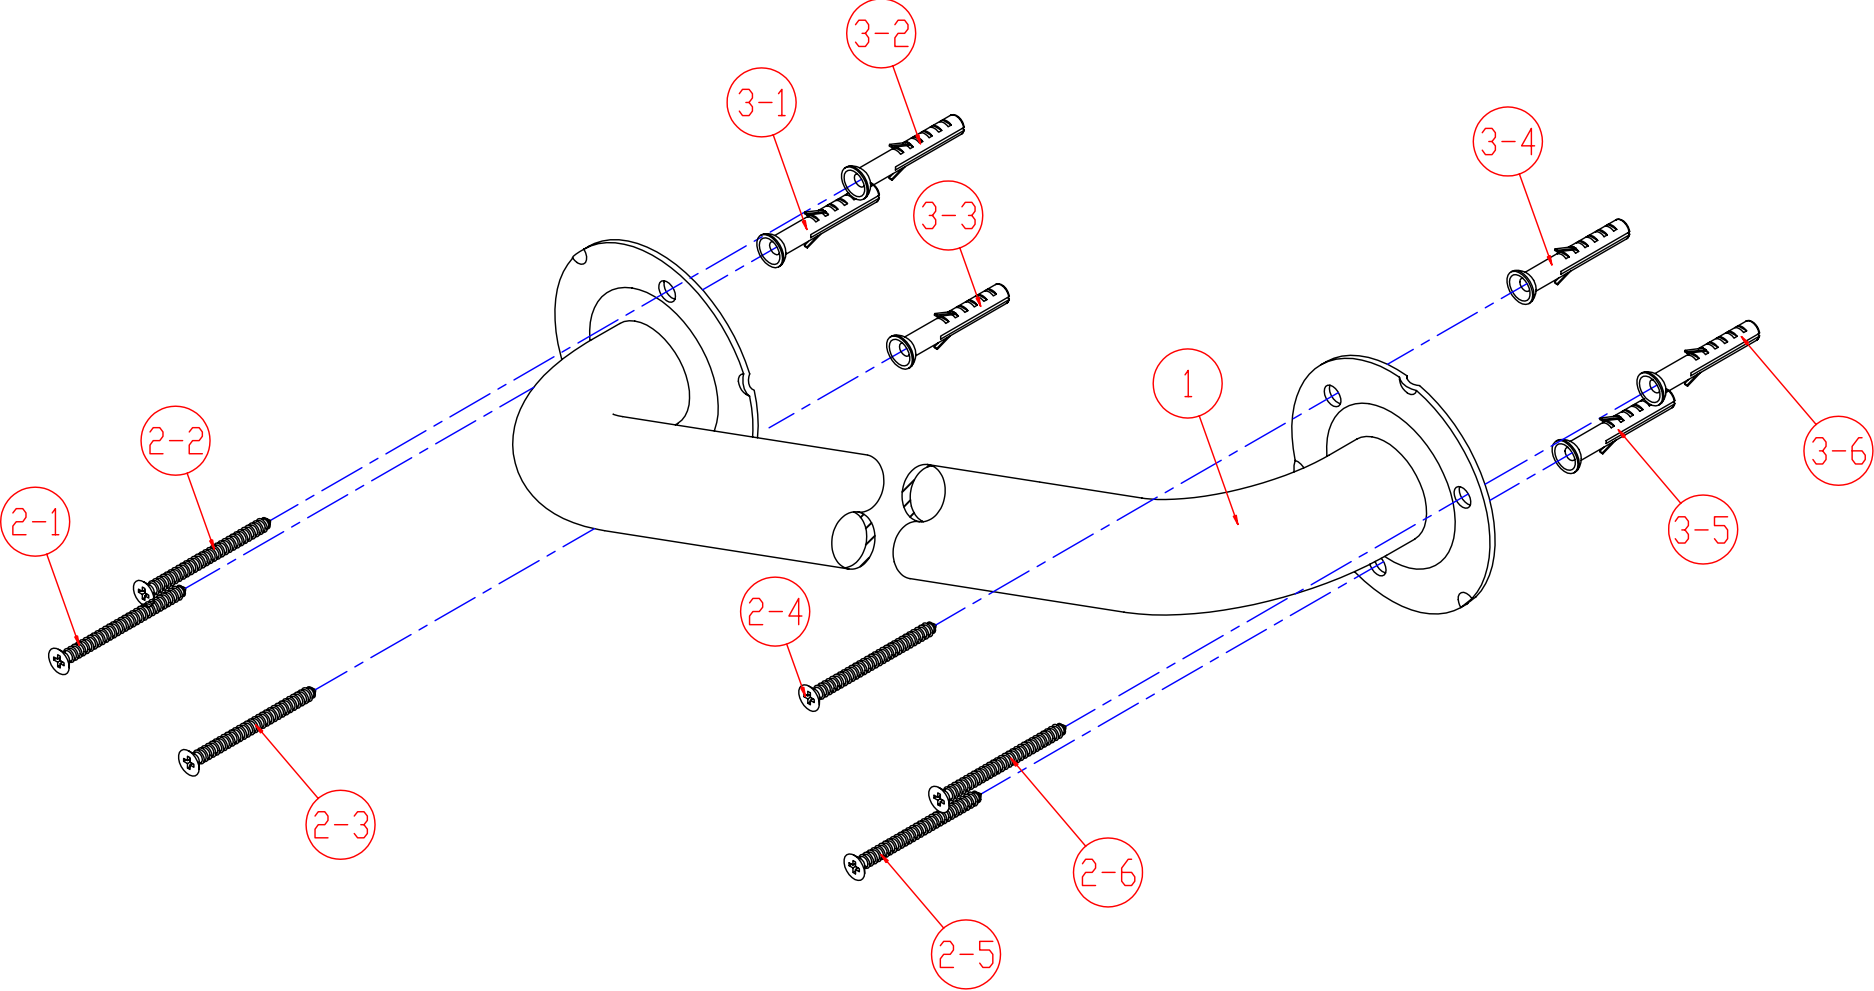

# COMMERCIAL GRADE GRAB BAR

MODEL	DESCRIPTION	FINISH
GB1448ES	48" Grab Bar Exposed Screws without Flange Cover, Finish Bar	Satinless Steel