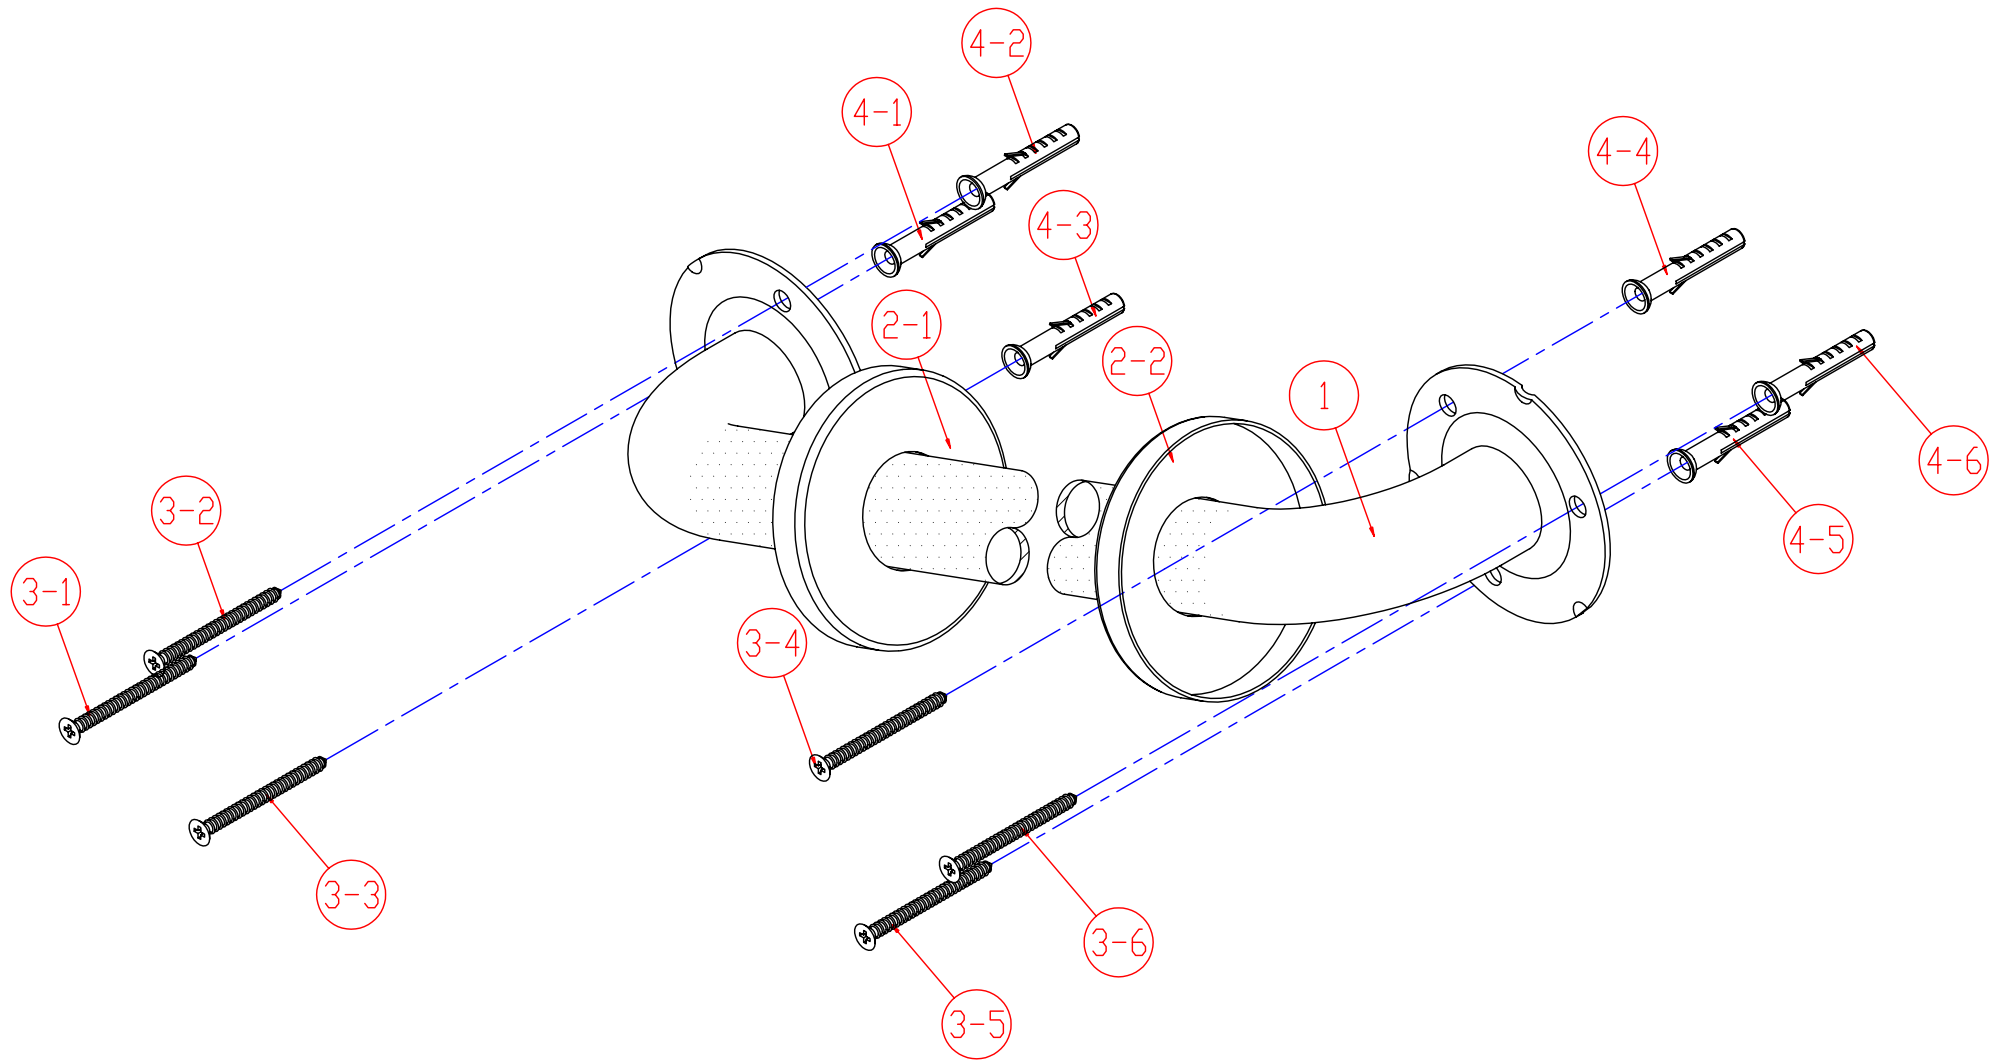

# COMMERCIAL GRADE GRAB BAR

MODEL	DESCRIPTION	FINISH
GB1448CT	48" Grab Bar Concealed with Flange Cover, Textured Bar	Satinless Steel