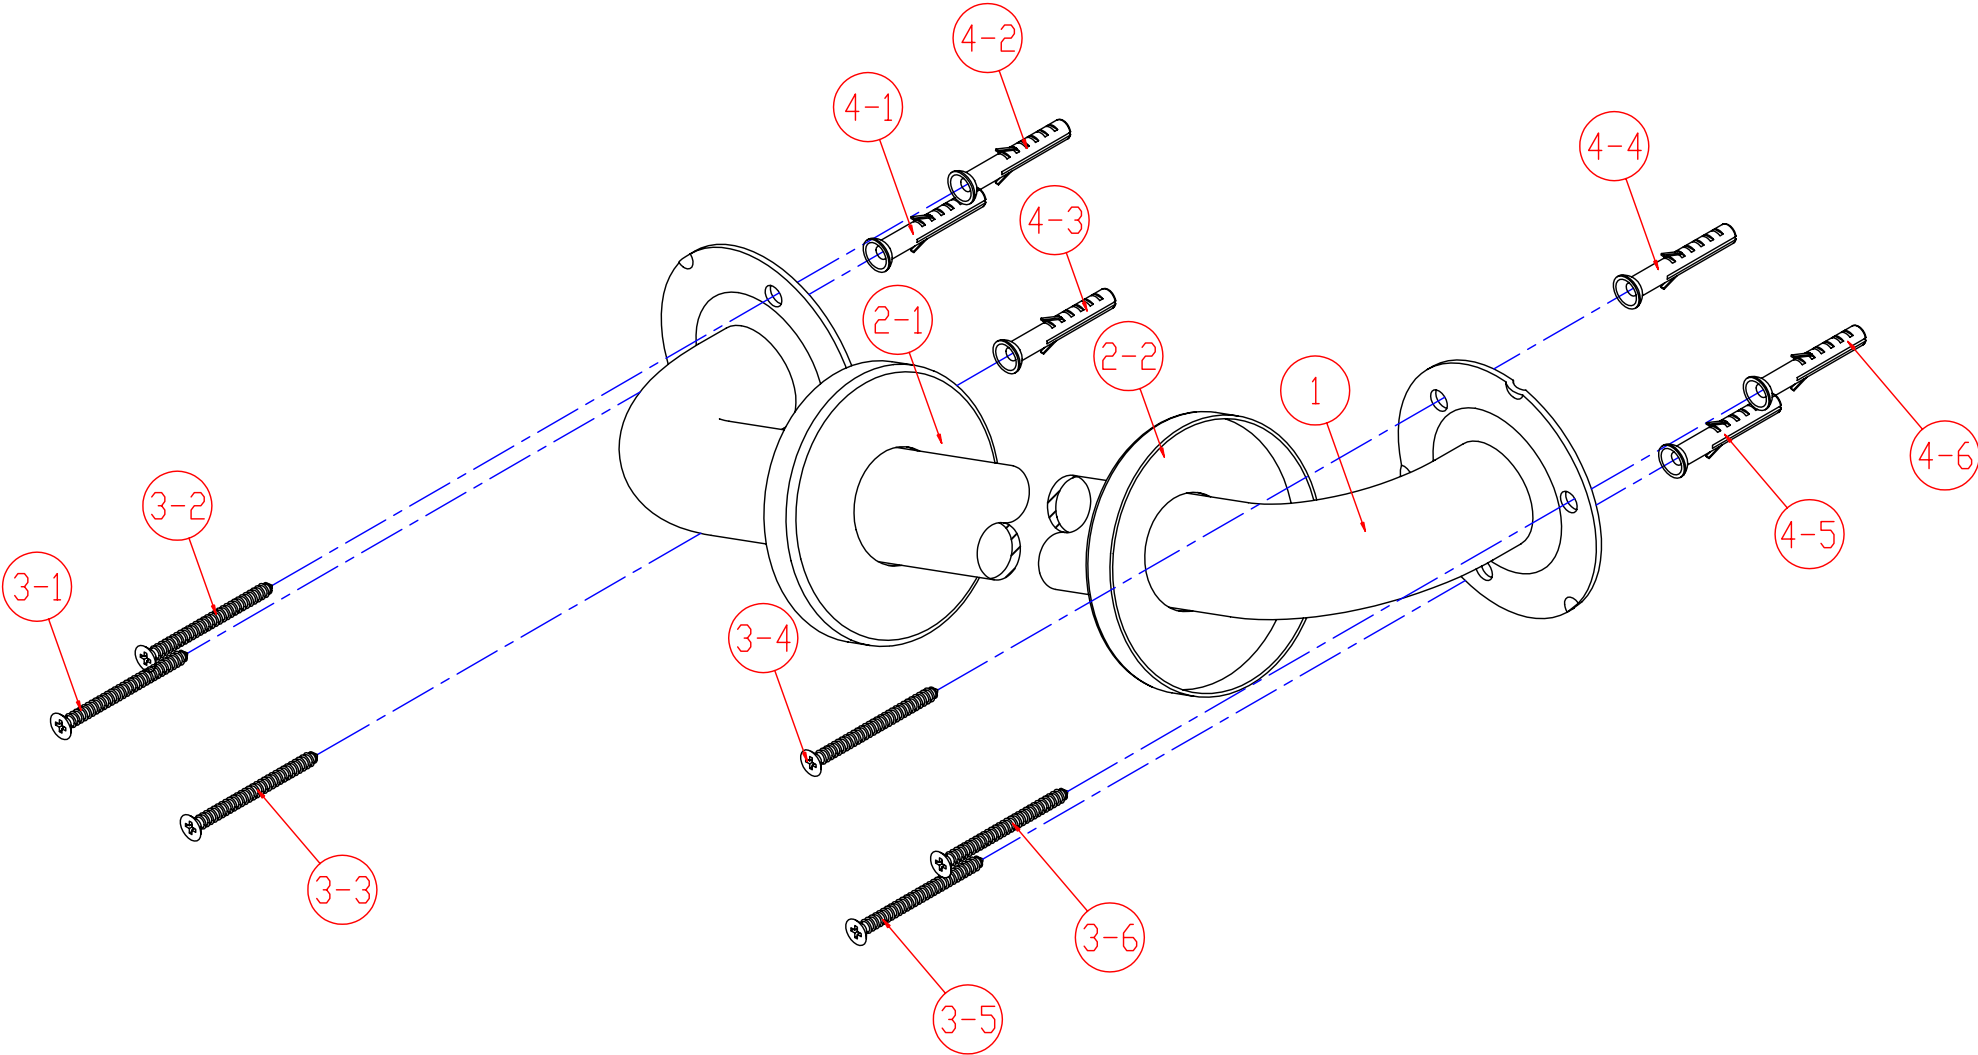

COMMERCIAL GRADE GRAB BAR

MODEL	DESCRIPTION	FINISH
GB1448CS	48" Grab Bar Concealed with Flange Cover, Finish Bar	Satinless Steel