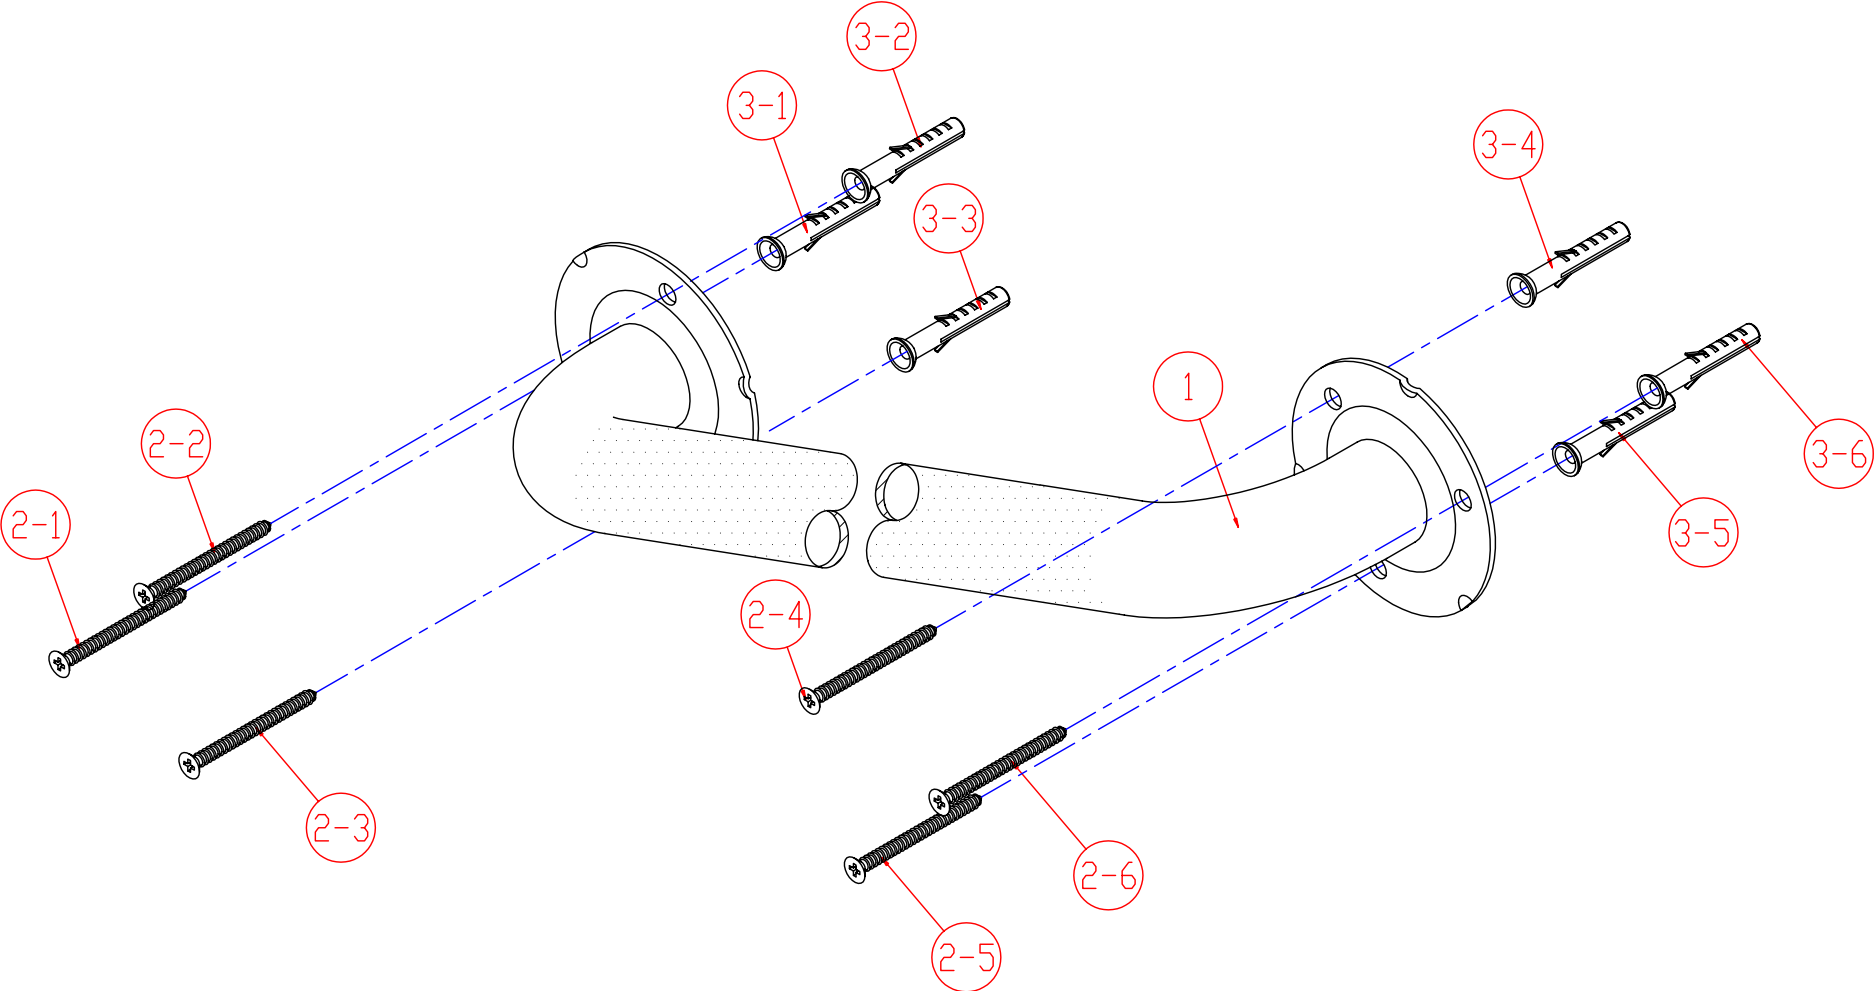

# COMMERCIAL GRADE GRAB BAR

MODEL	DESCRIPTION	FINISH
GB1442ET	42" Grab Bar Exposed Screws without Flange Cover, Textured Bar	Satinless Steel