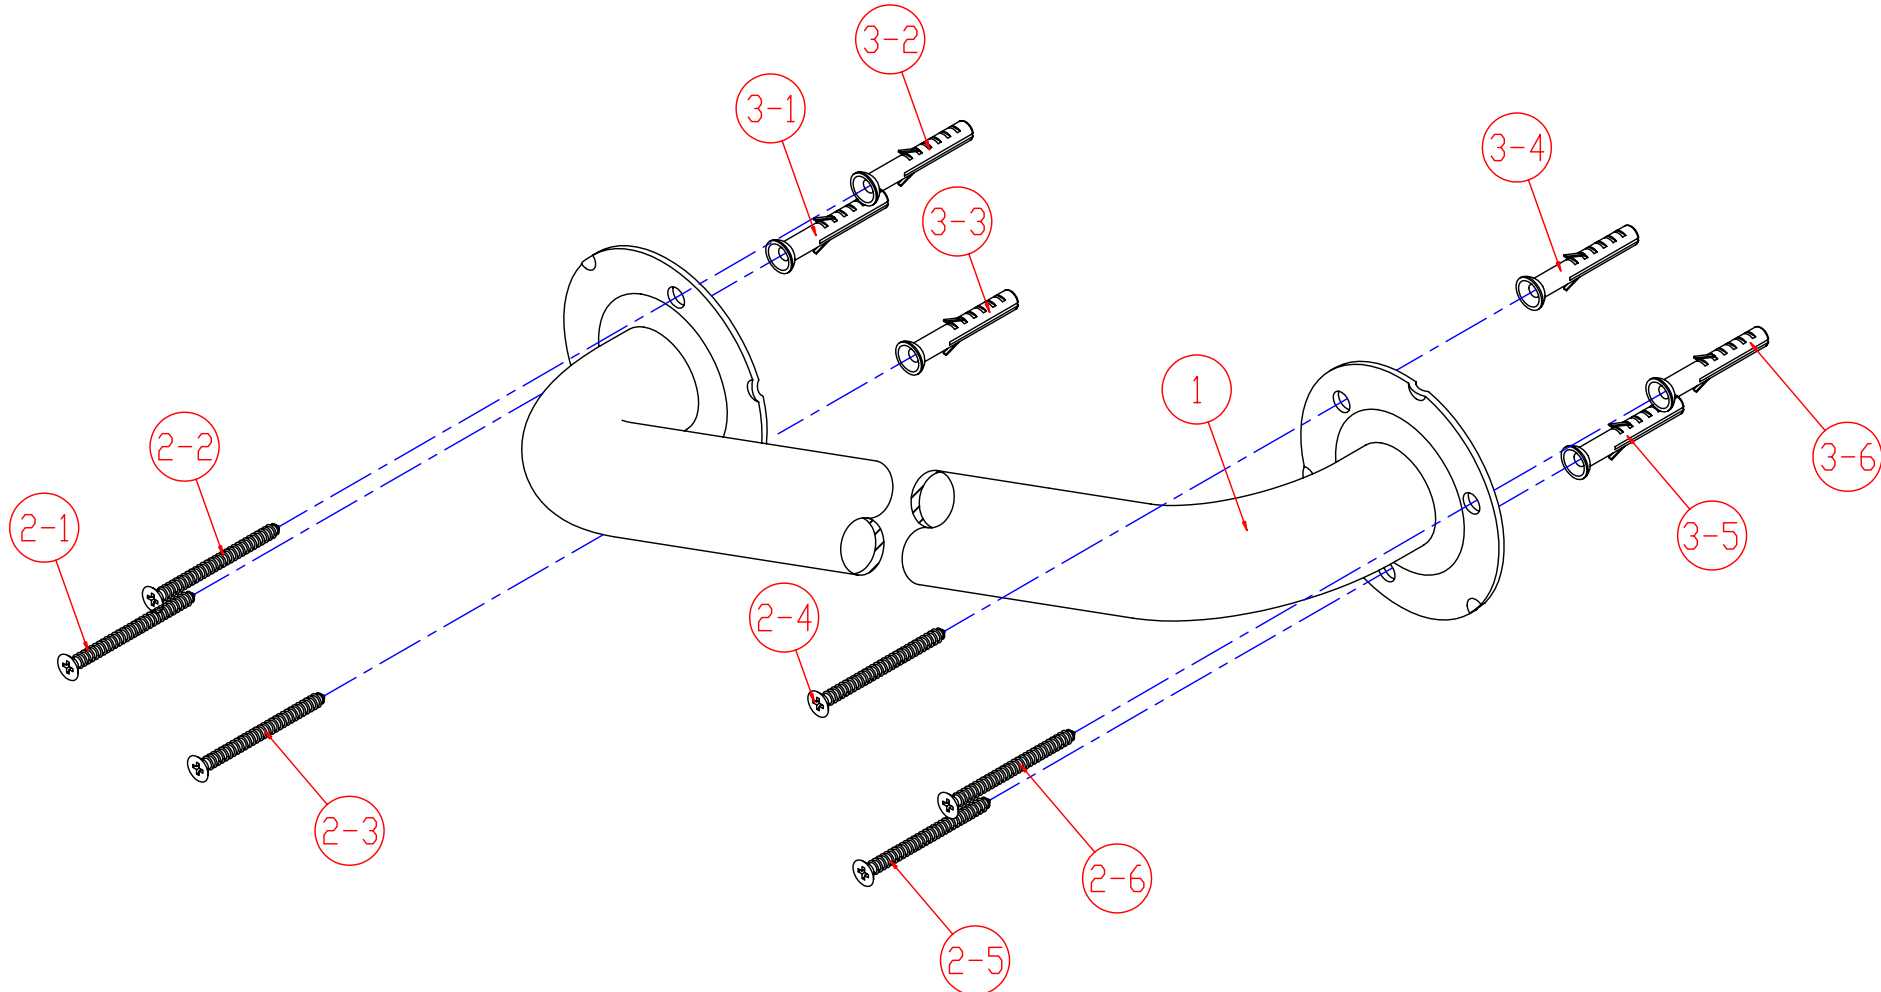

COMMERCIAL GRADE GRAB BAR

MODEL	DESCRIPTION	FINISH
GB1442ES	42" Grab Bar Exposed Screws without Flange Cover, Finish Bar	Satinless Steel