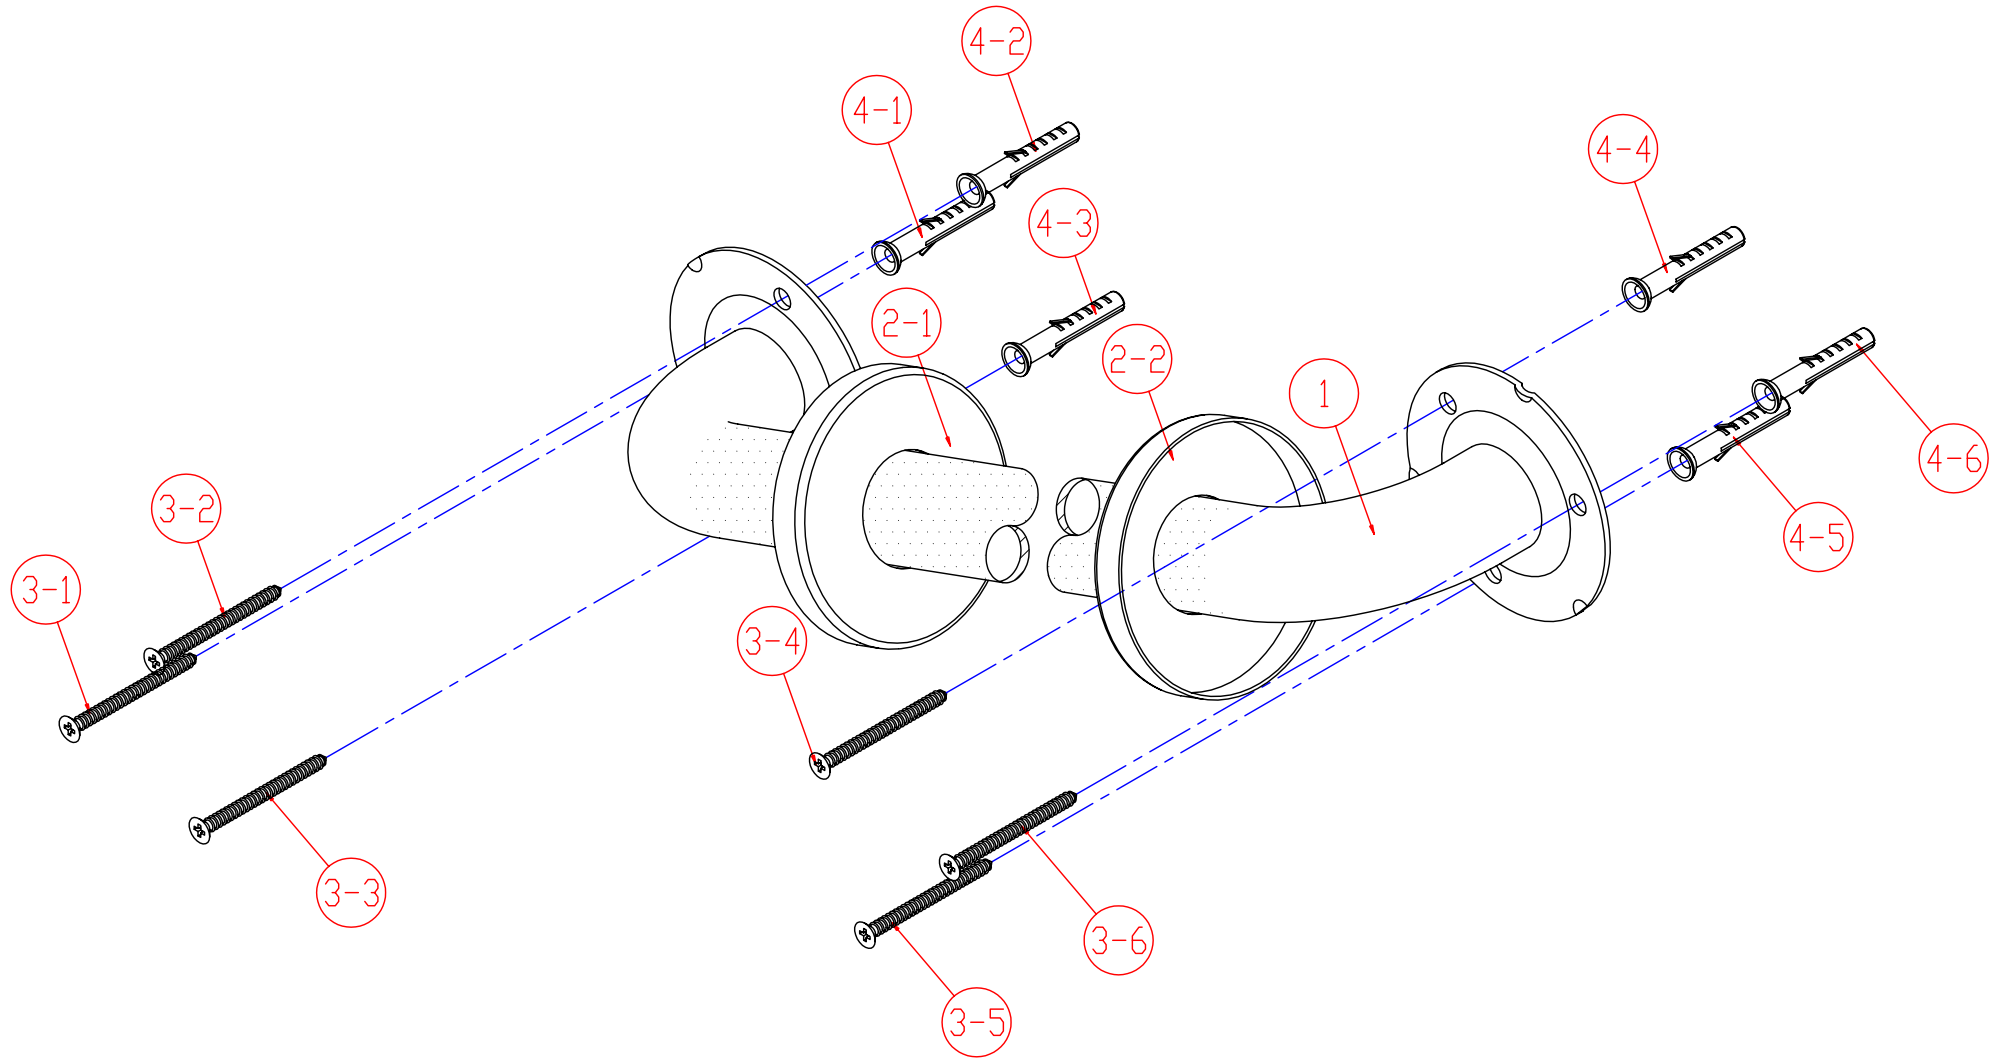

# COMMERCIAL GRADE GRAB BAR

MODEL	DESCRIPTION	FINISH
GB1442CT	42" Grab Bar Concealed with Flange Cover, Textured Bar	Satinless Steel