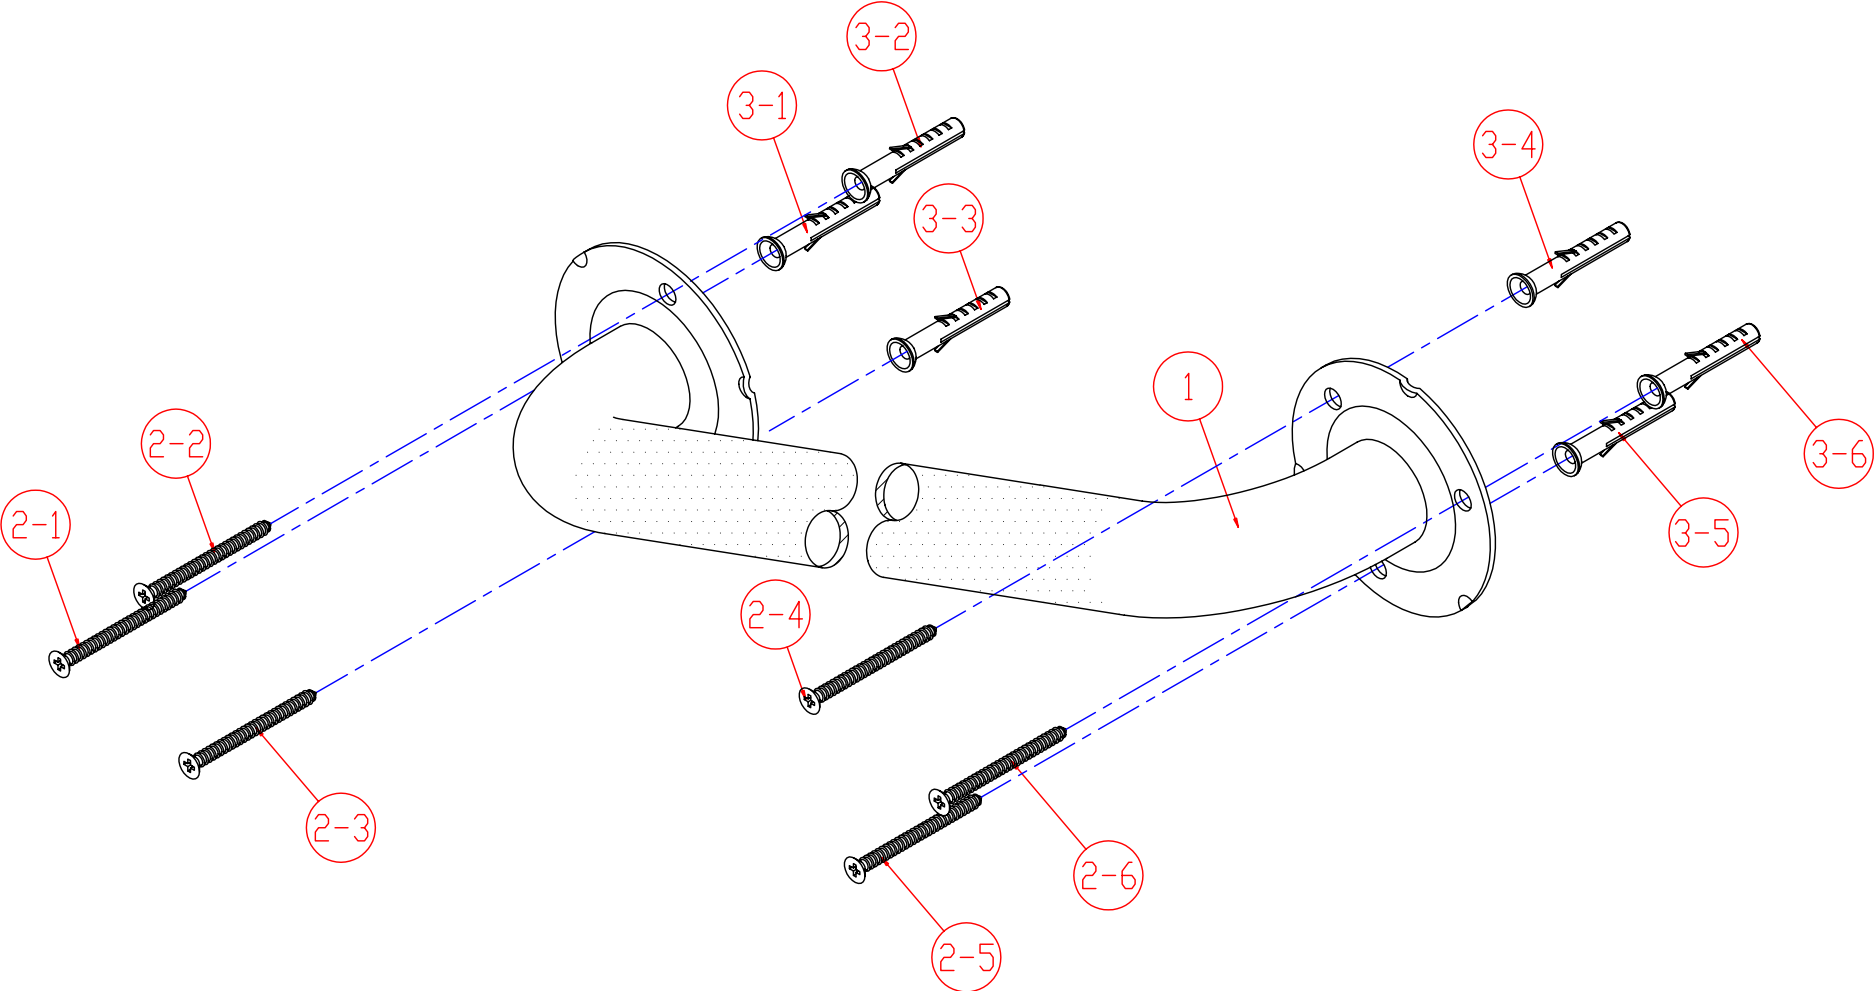

COMMERCIAL GRADE GRAB BAR

MODEL	DESCRIPTION	FINISH
GB1436ET	36" Grab Bar Exposed Screws without Flange Cover, Textured Bar	Satinless Steel