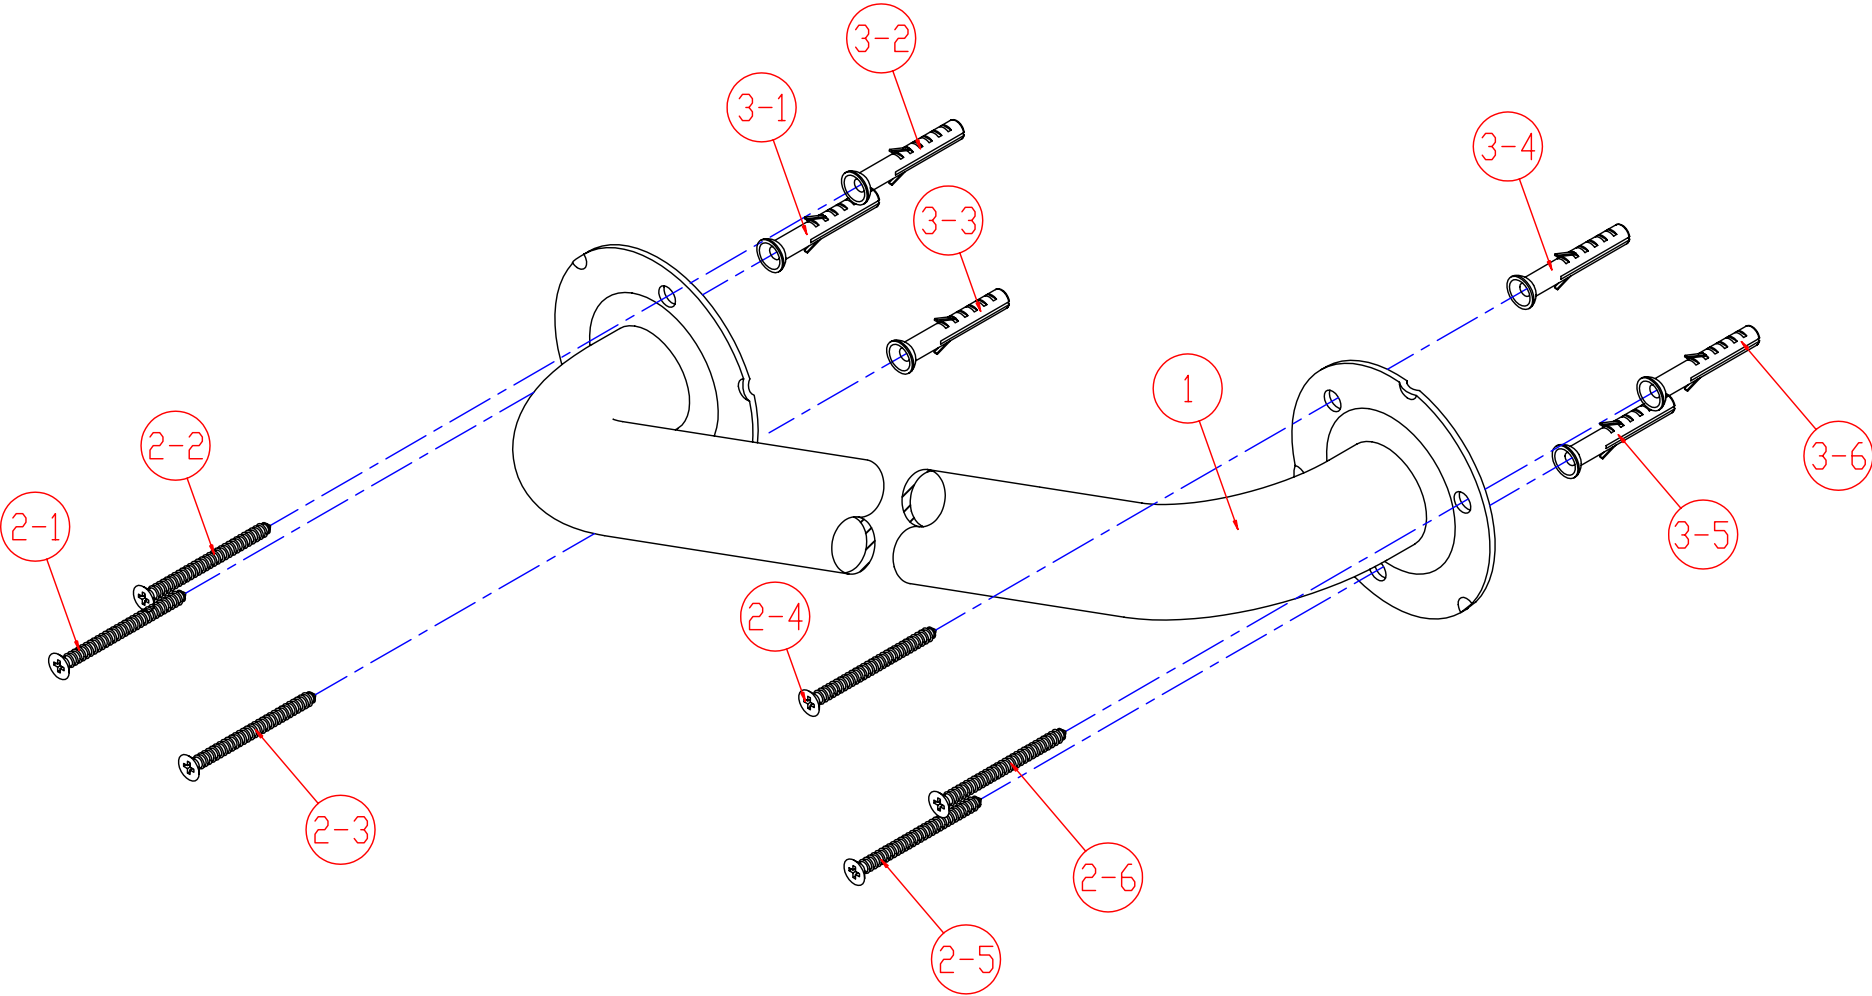

# COMMERCIAL GRADE GRAB BAR

MODEL	DESCRIPTION	FINISH
GB1436ES	36" Grab Bar Exposed Screws without Flange Cover, Finish Bar	Satinless Steel