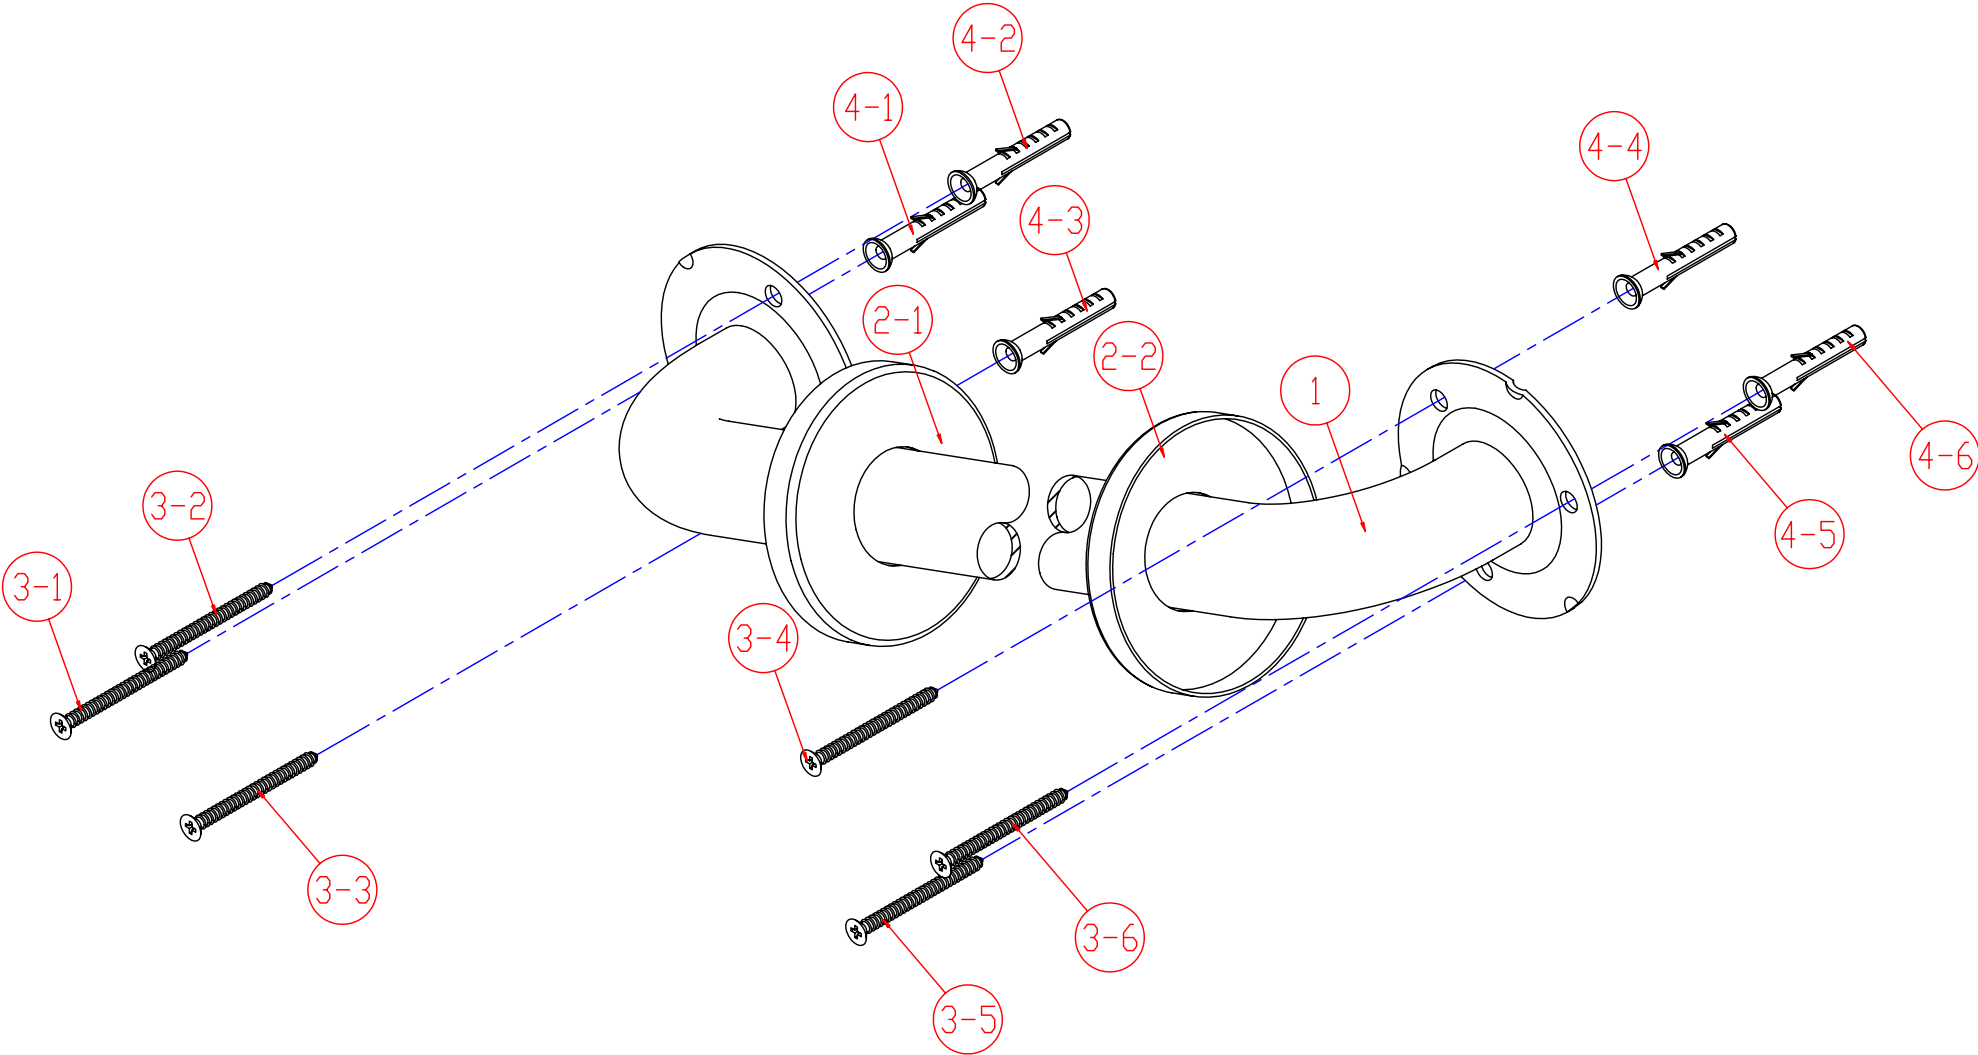

# COMMERCIAL GRADE GRAB BAR

MODEL	DESCRIPTION	FINISH
GB1436CS	36" Grab Bar Concealed with Flange Cover, Finish Bar	Satinless Steel