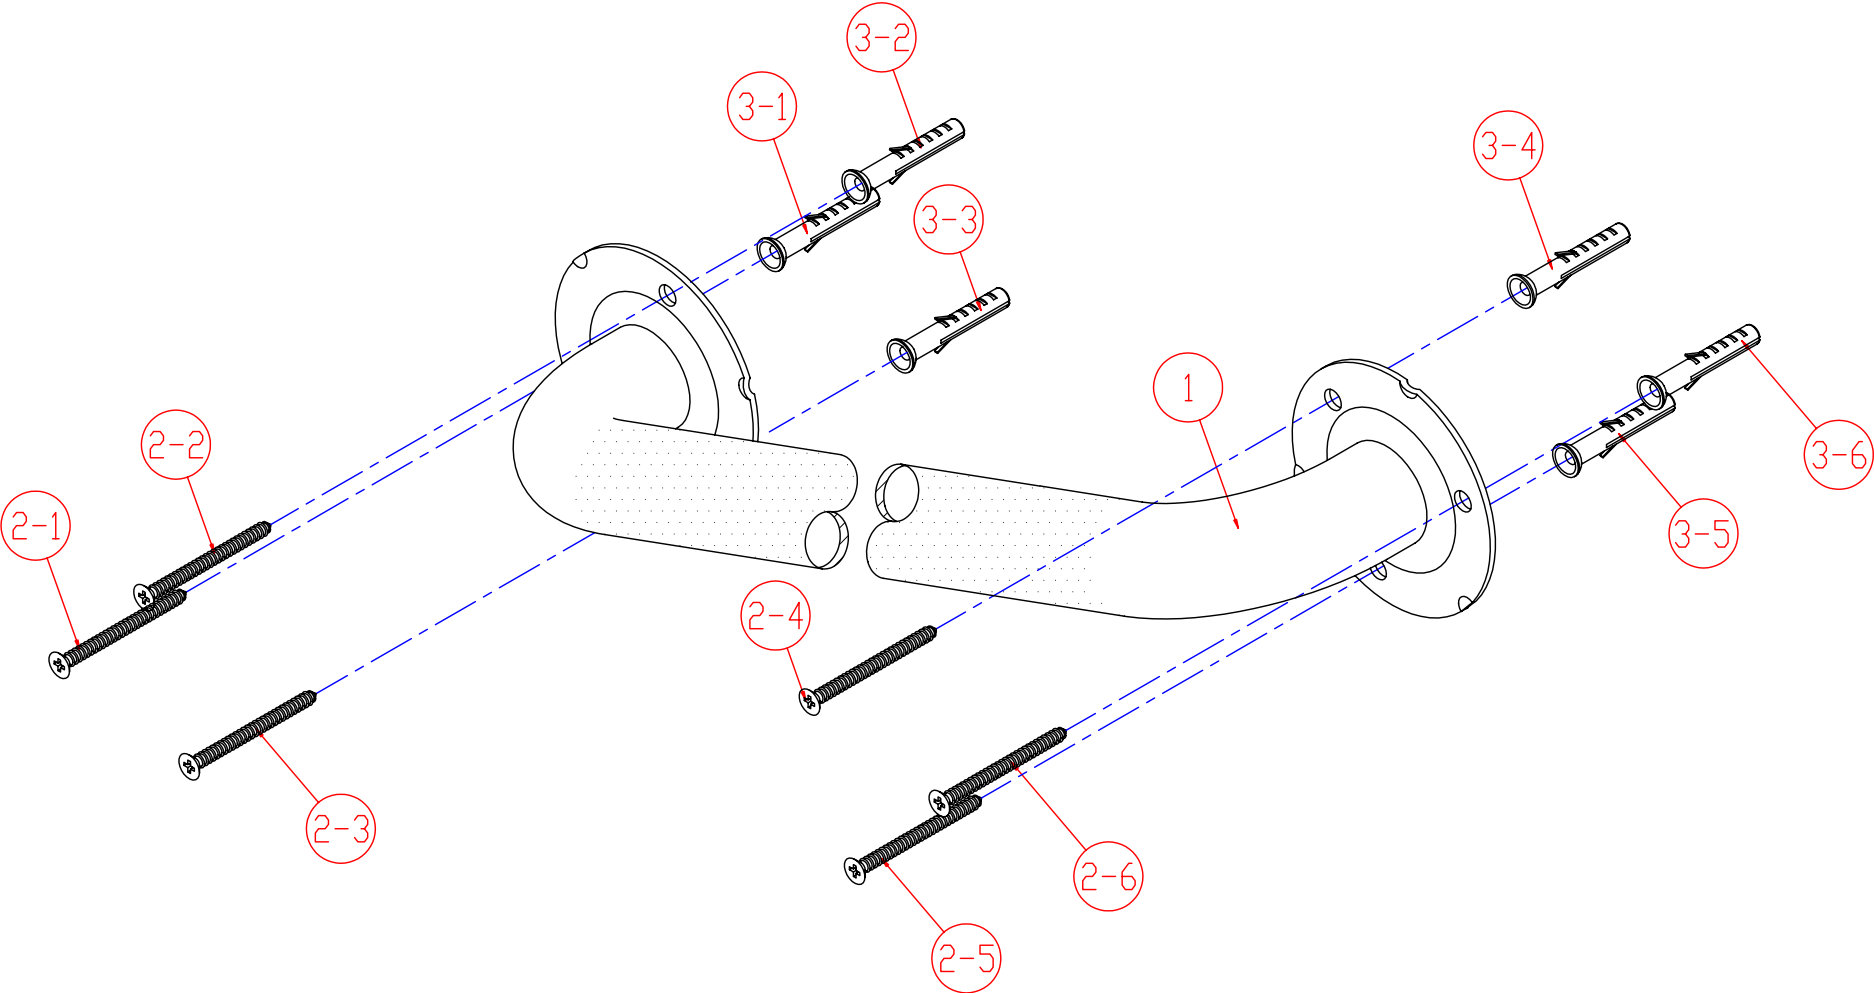

COMMERCIAL GRADE GRAB BAR

MODEL	DESCRIPTION	FINISH
GB1432ET	32" Grab Bar Exposed Screws without Flange Cover, Textured Bar	Satinless Steel