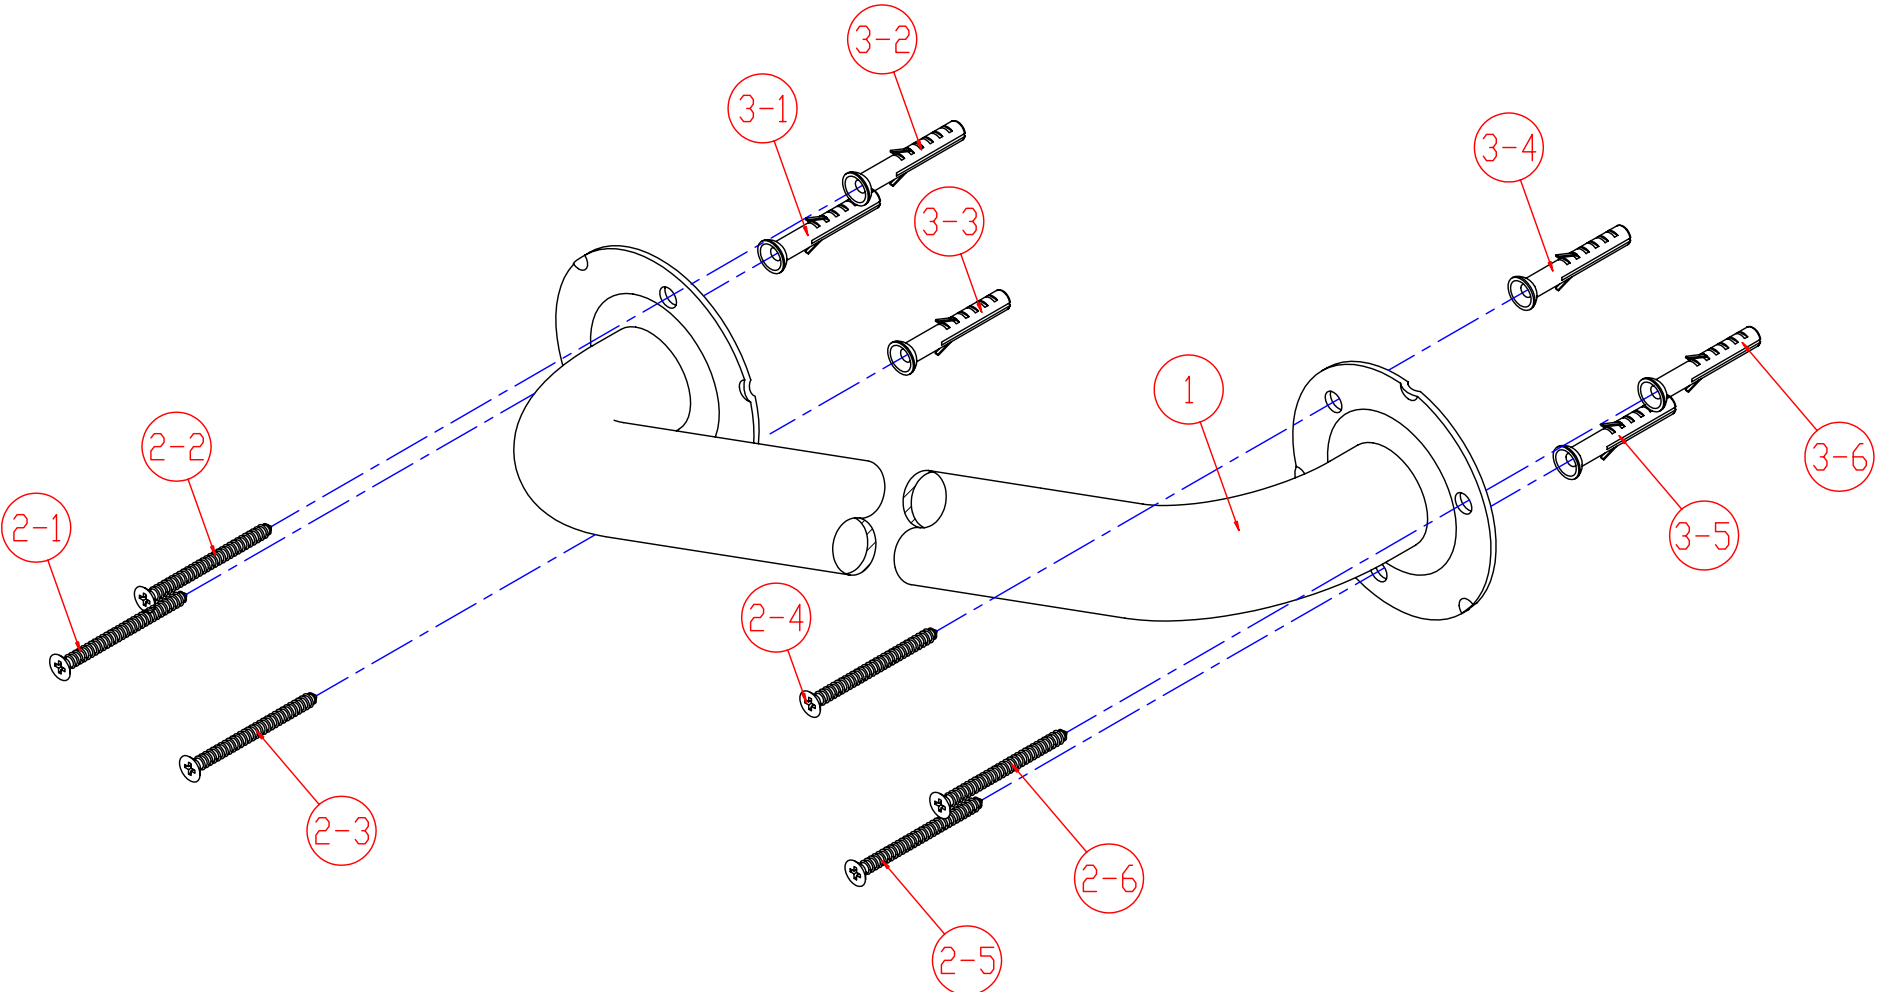

COMMERCIAL GRADE GRAB BAR

MODEL	DESCRIPTION	FINISH
GB1432ES	32" Grab Bar Exposed Screws without Flange Cover, Finish Bar	Satinless Steel