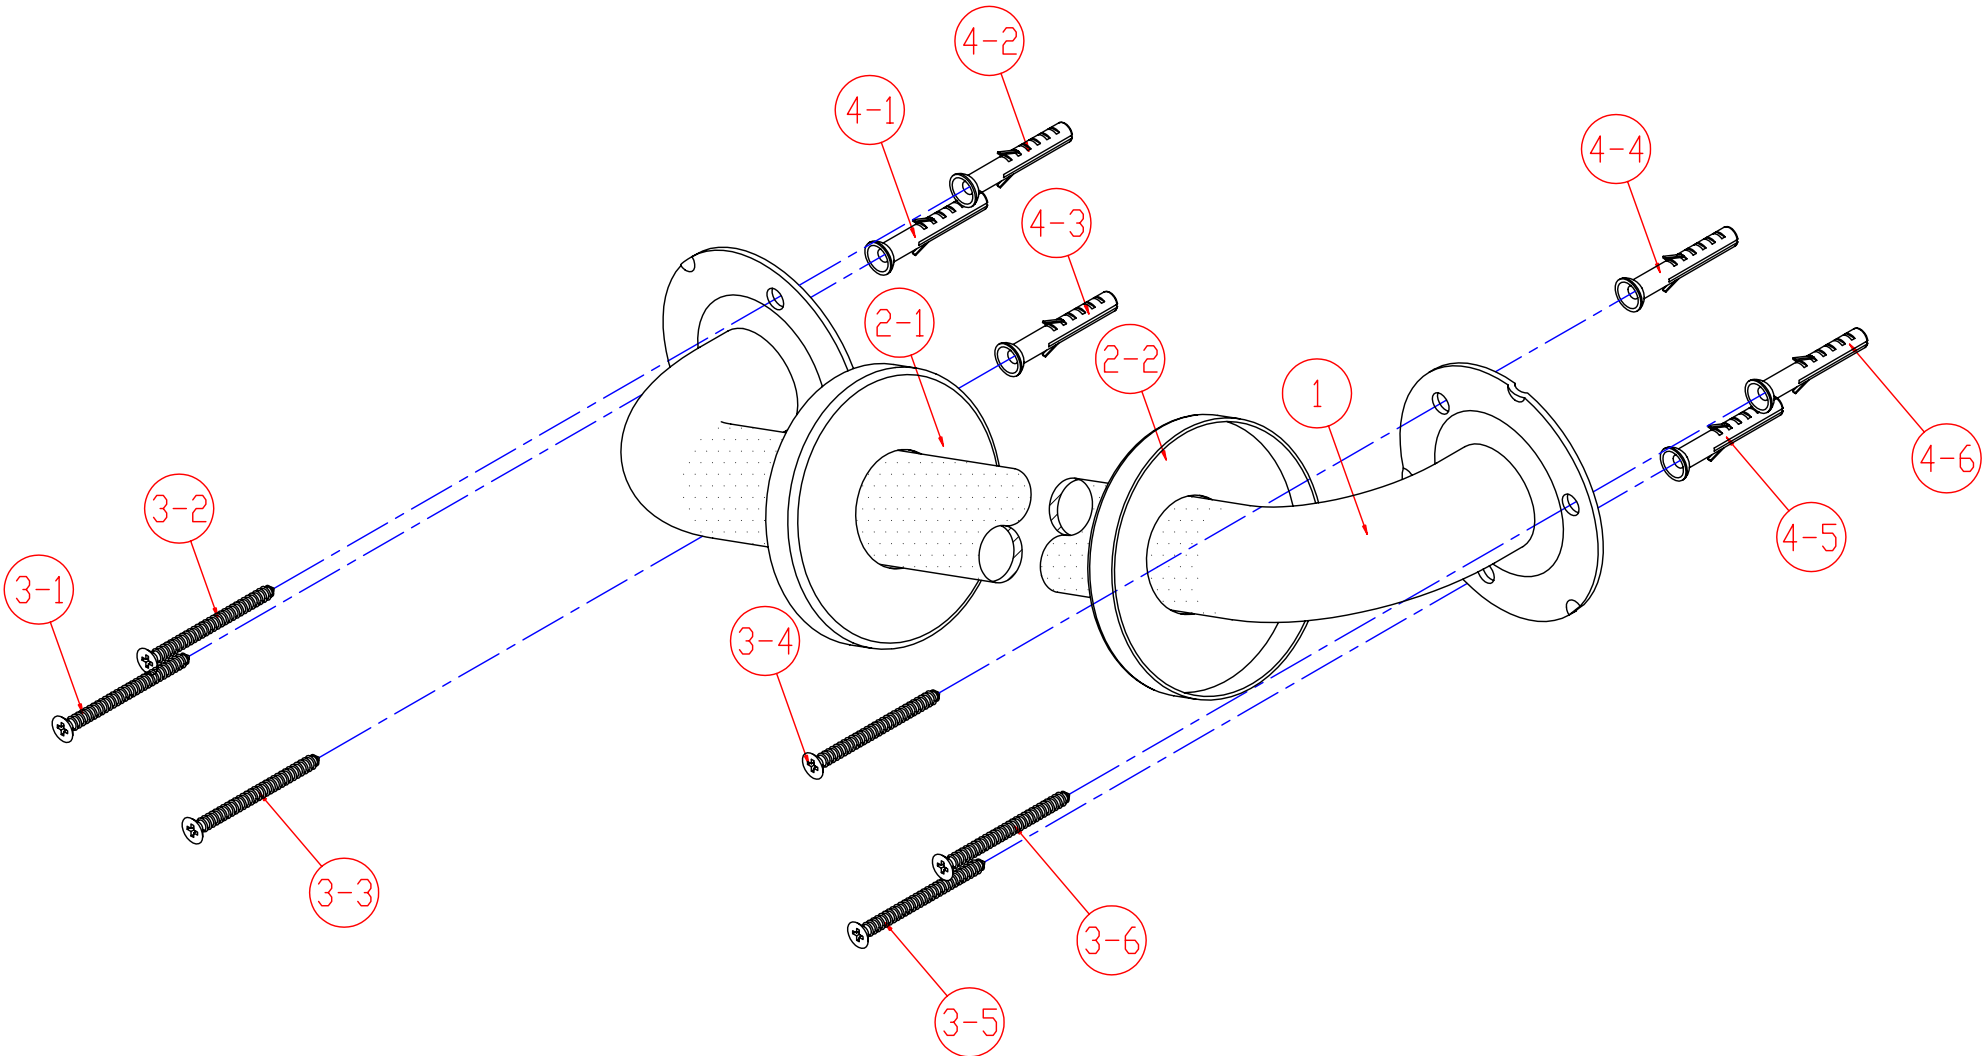

COMMERCIAL GRADE GRAB BAR

MODEL	DESCRIPTION	FINISH
GB1432CT	32" Grab Bar Concealed with Flange Cover, Textured Bar	Satinless Steel