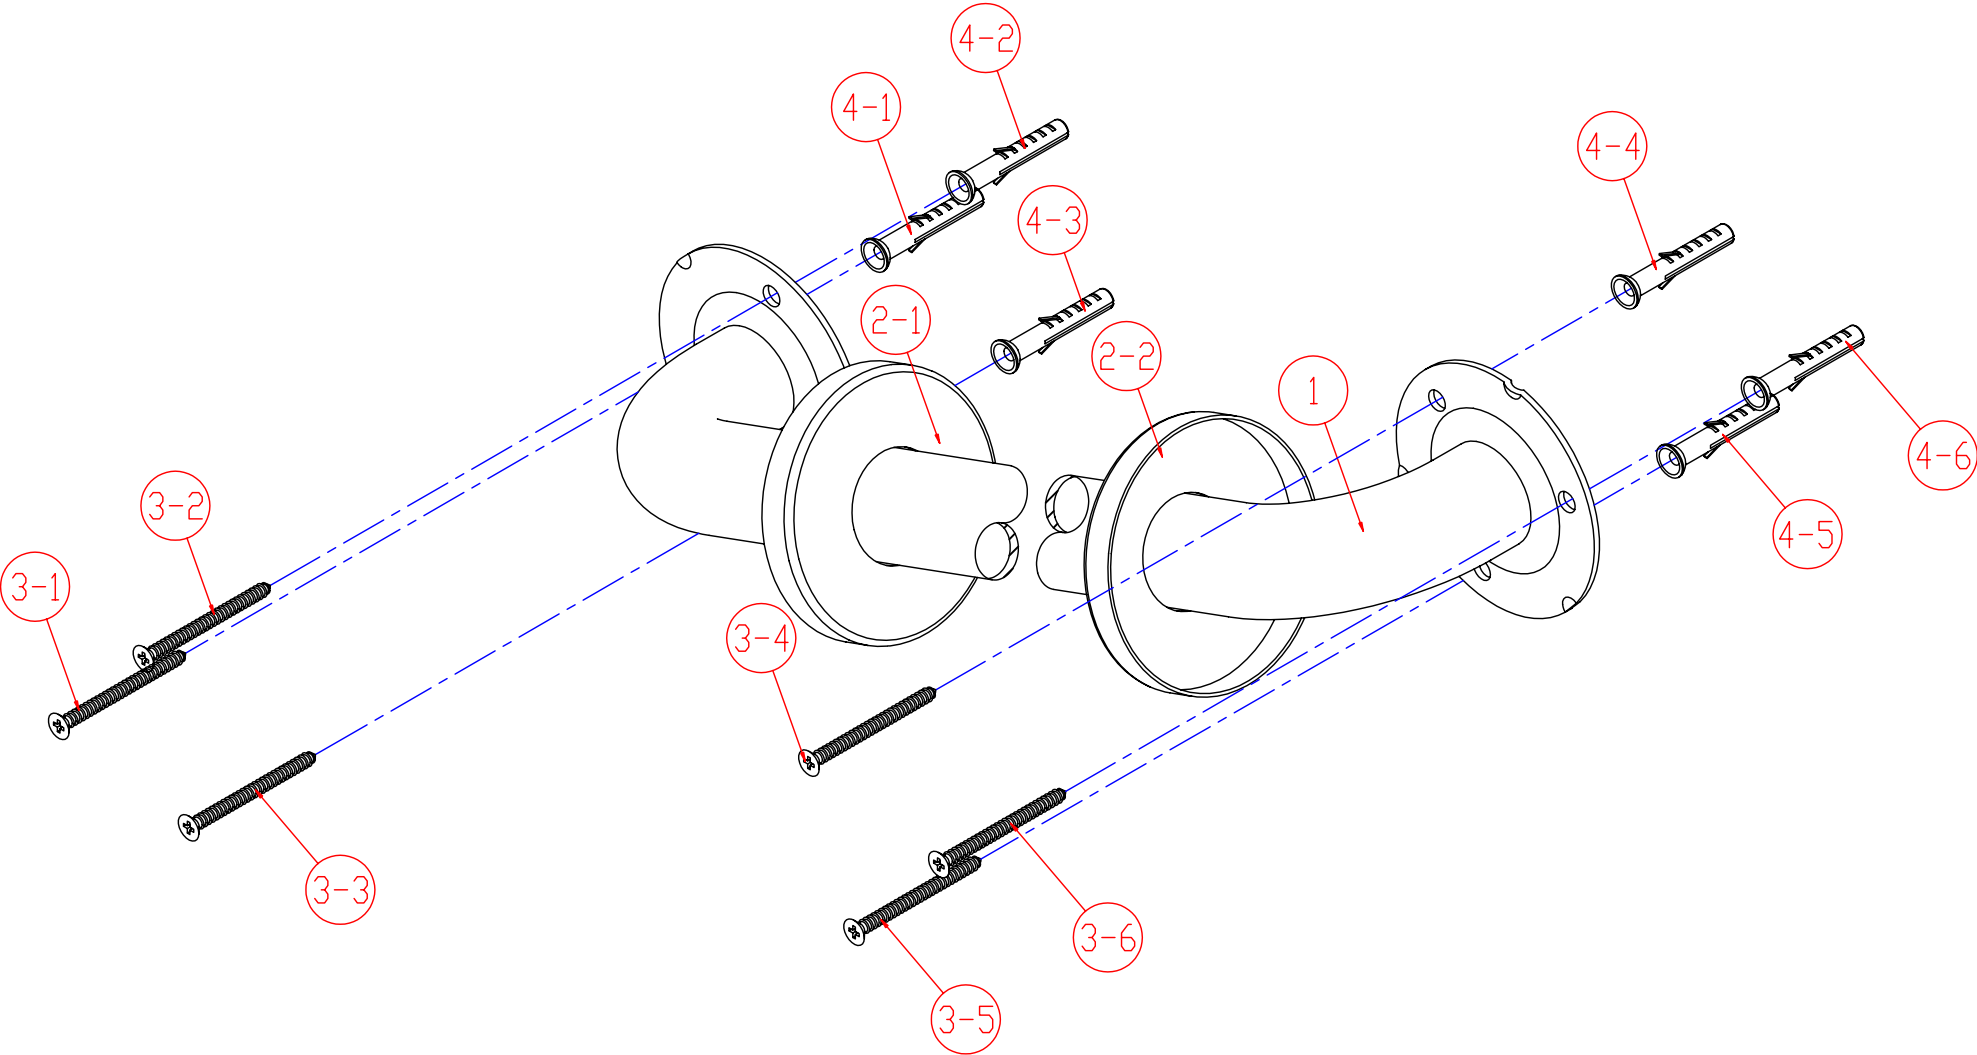

COMMERCIAL GRADE GRAB BAR

MODEL	DESCRIPTION	FINISH
GB1432CS	32" Grab Bar Concealed with Flange Cover, Finish Bar	Satinless Steel