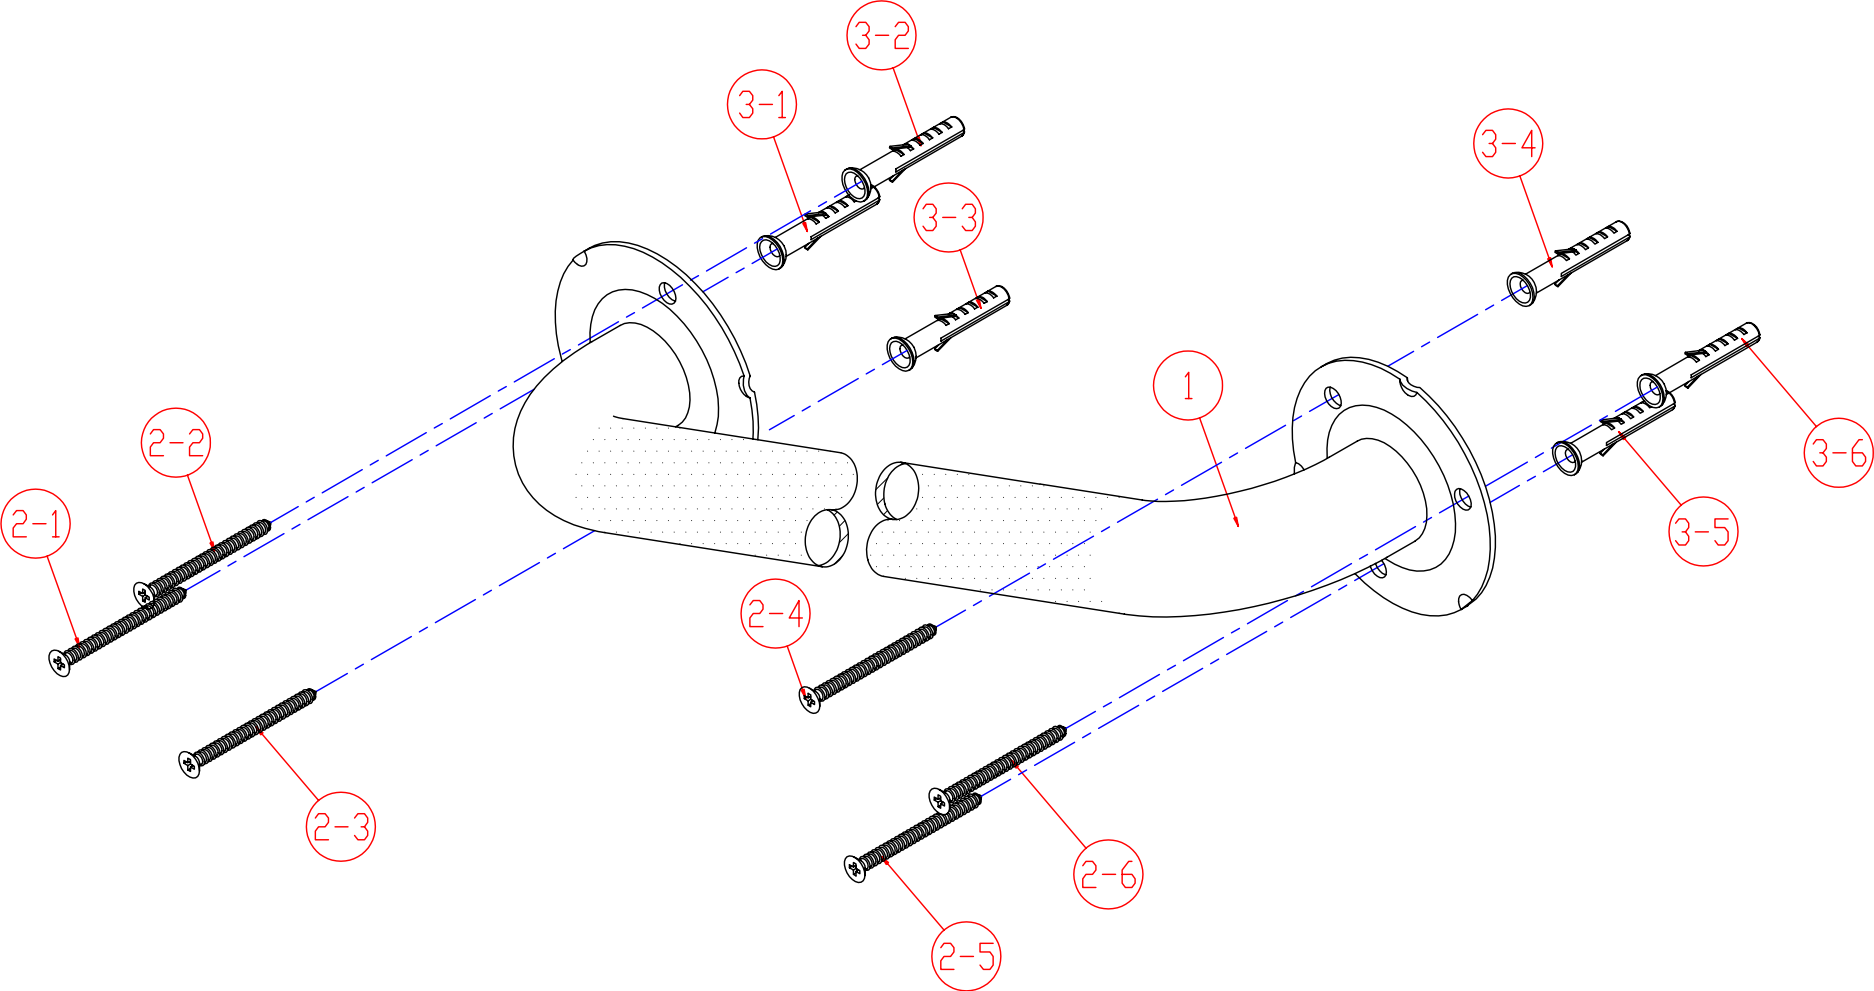

COMMERCIAL GRADE GRAB BAR

| MODEL | DESCRIPTION | FINISH |
|----------|--|-----------------|
| GB1430ET | 30" Grab Bar Exposed Screws without Flange Cover, Textured Bar | Satinless Steel |