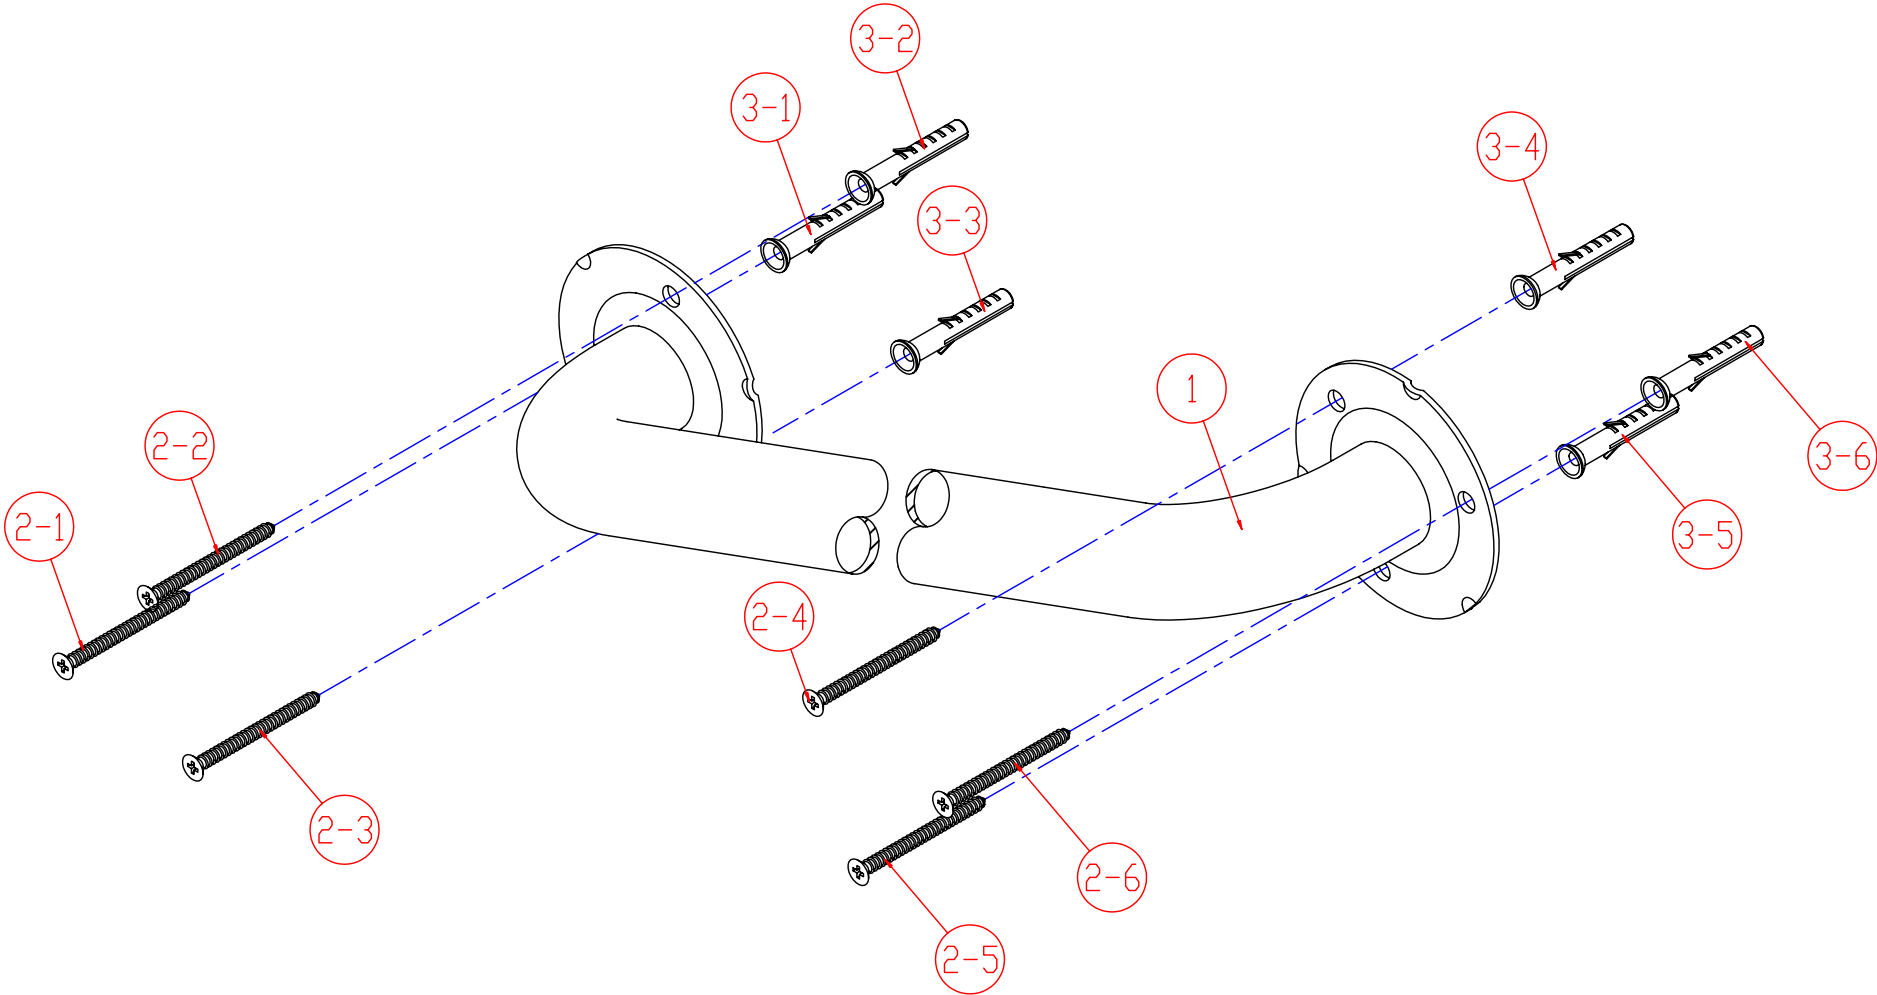

COMMERCIAL GRADE GRAB BAR

MODEL	DESCRIPTION	FINISH
GB1430ES	30" Grab Bar Exposed Screws without Flange Cover, Finish Bar	Satinless Steel