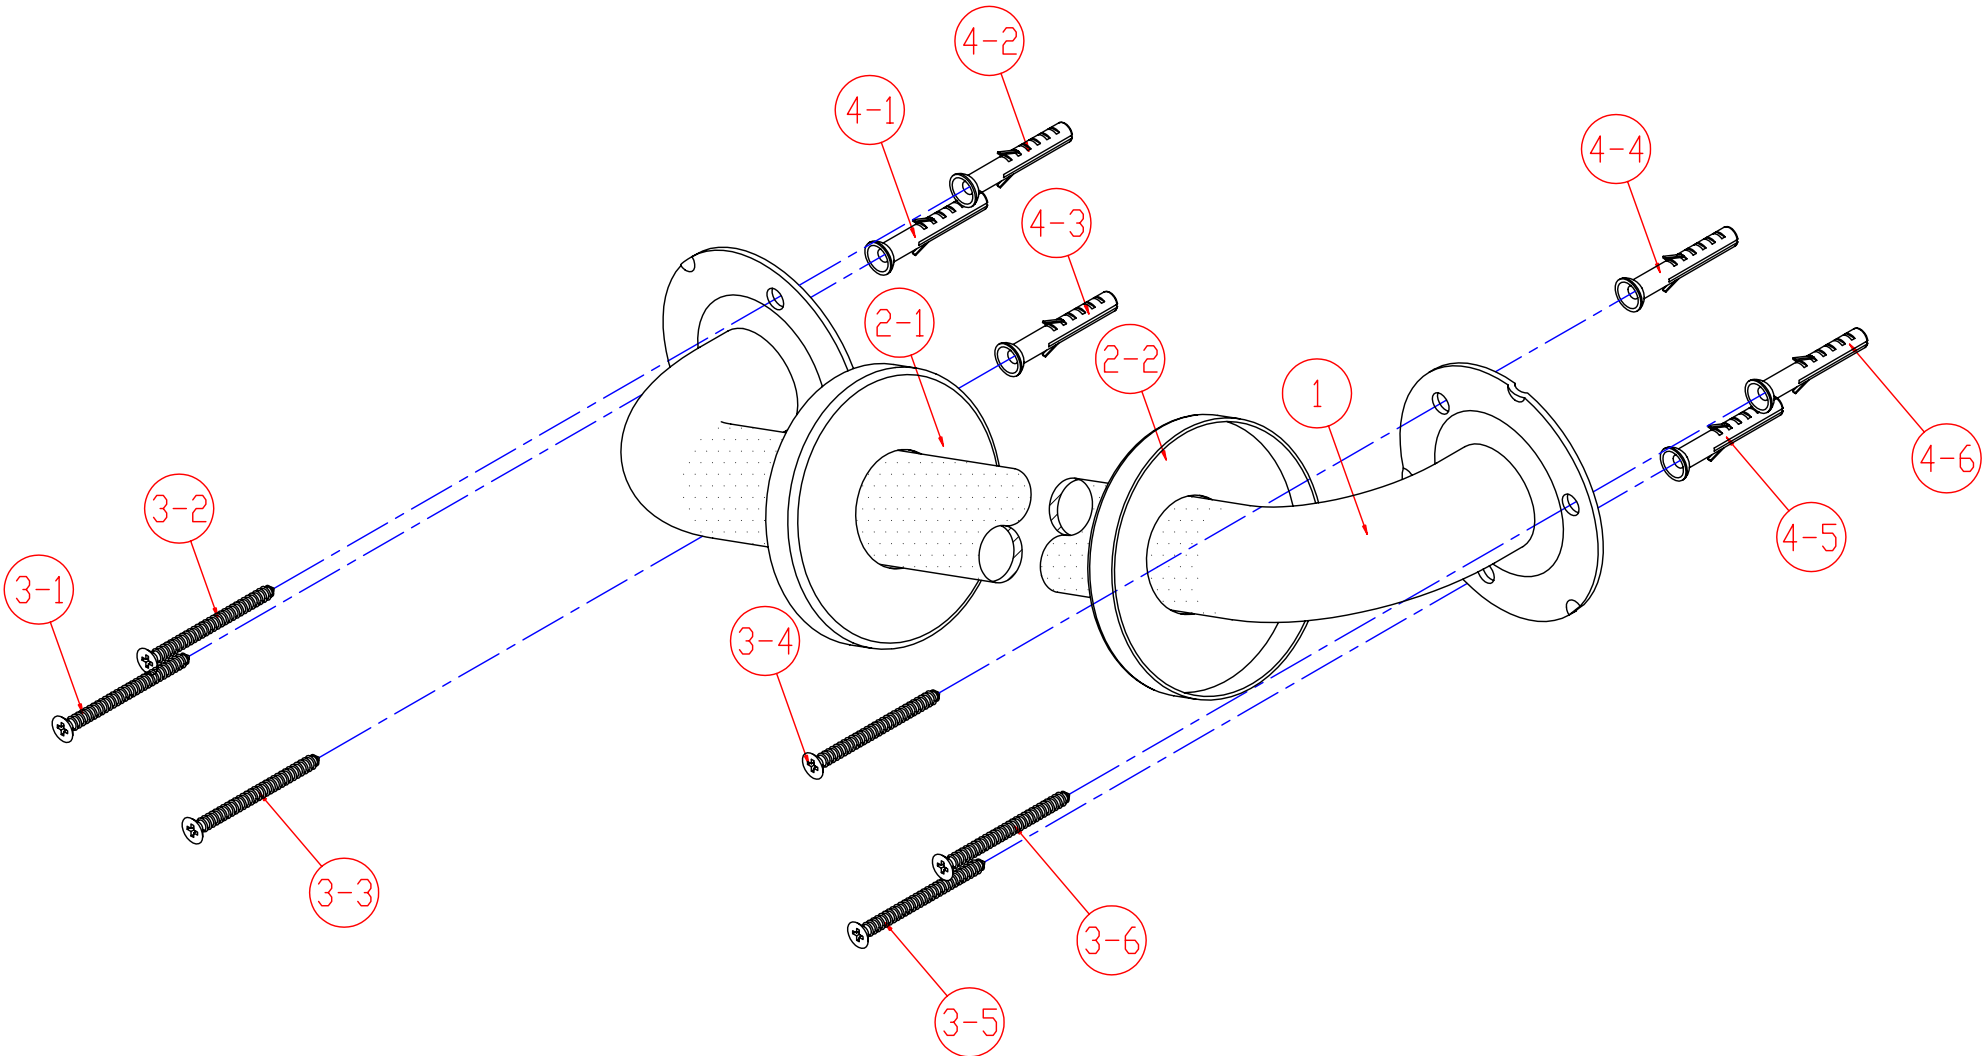

COMMERCIAL GRADE GRAB BAR

MODEL	DESCRIPTION	FINISH
GB1430CT	30" Grab Bar Concealed with Flange Cover, Textured Bar	Satinless Steel