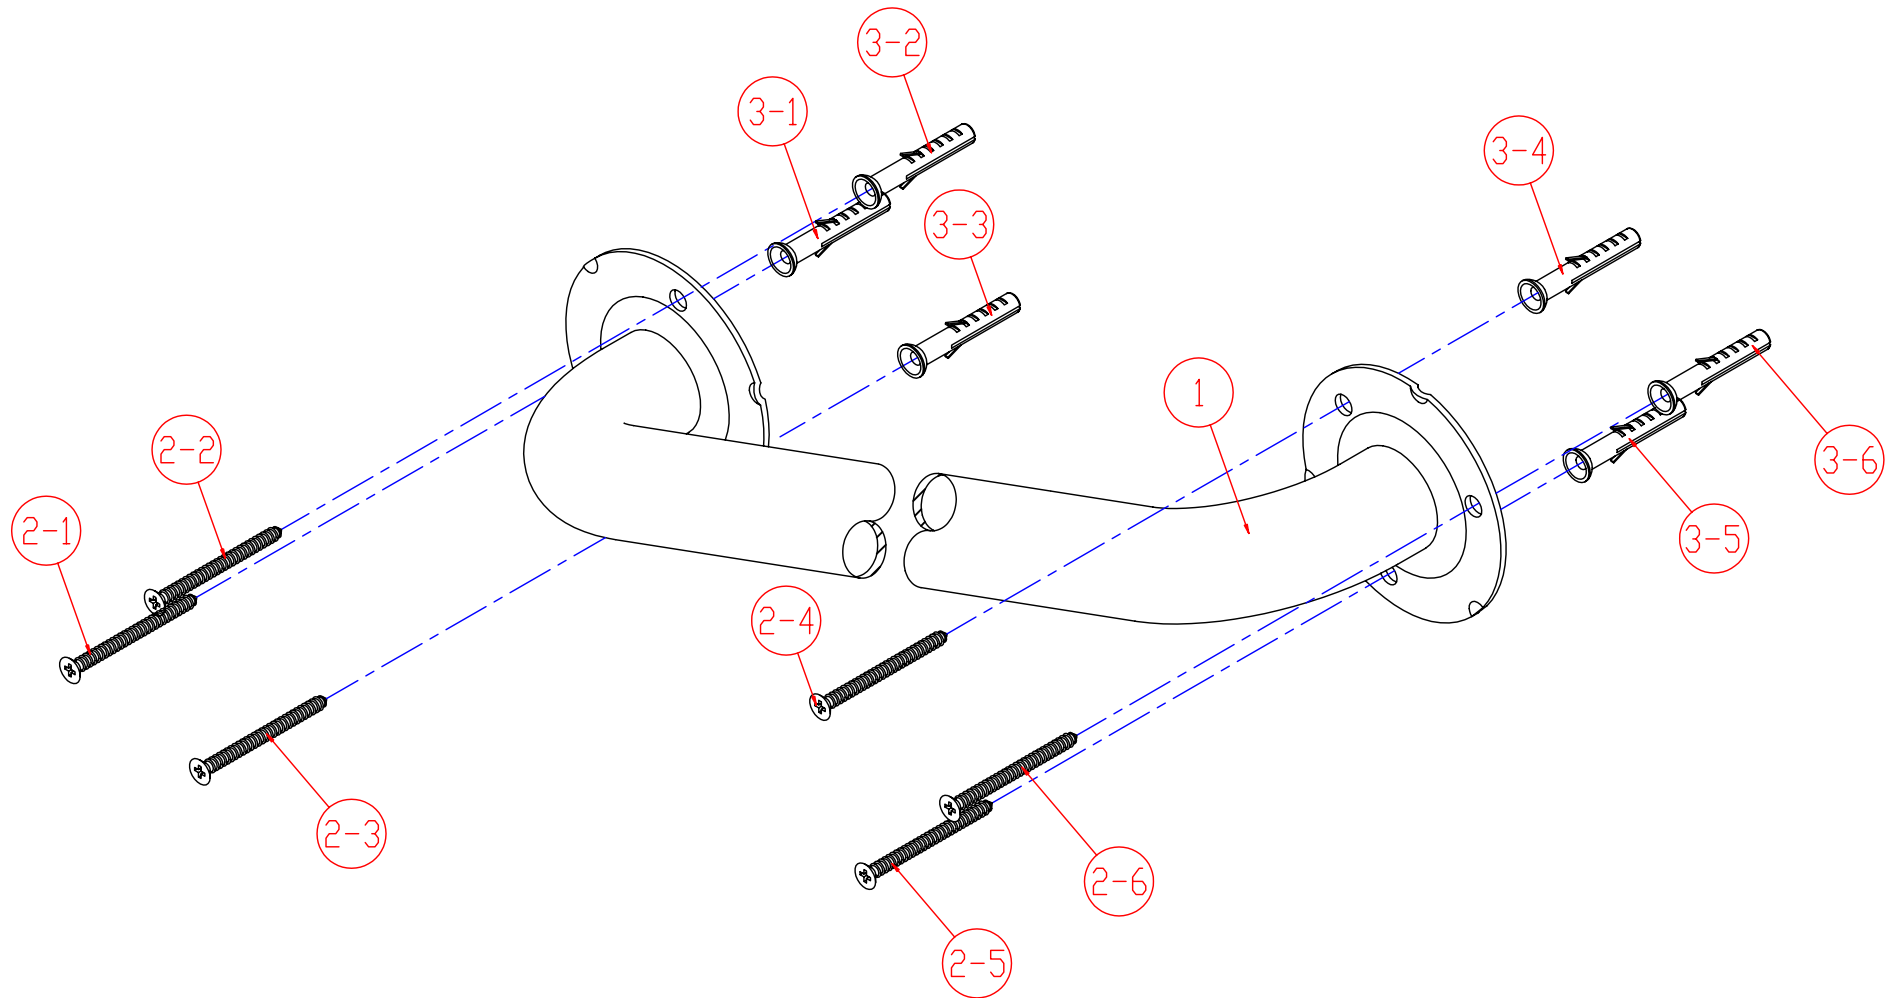

# COMMERCIAL GRADE GRAB BAR

MODEL	DESCRIPTION	FINISH
GB1424ES	24" Grab Bar Exposed Screws without Flange Cover, Finish Bar	Satinless Steel