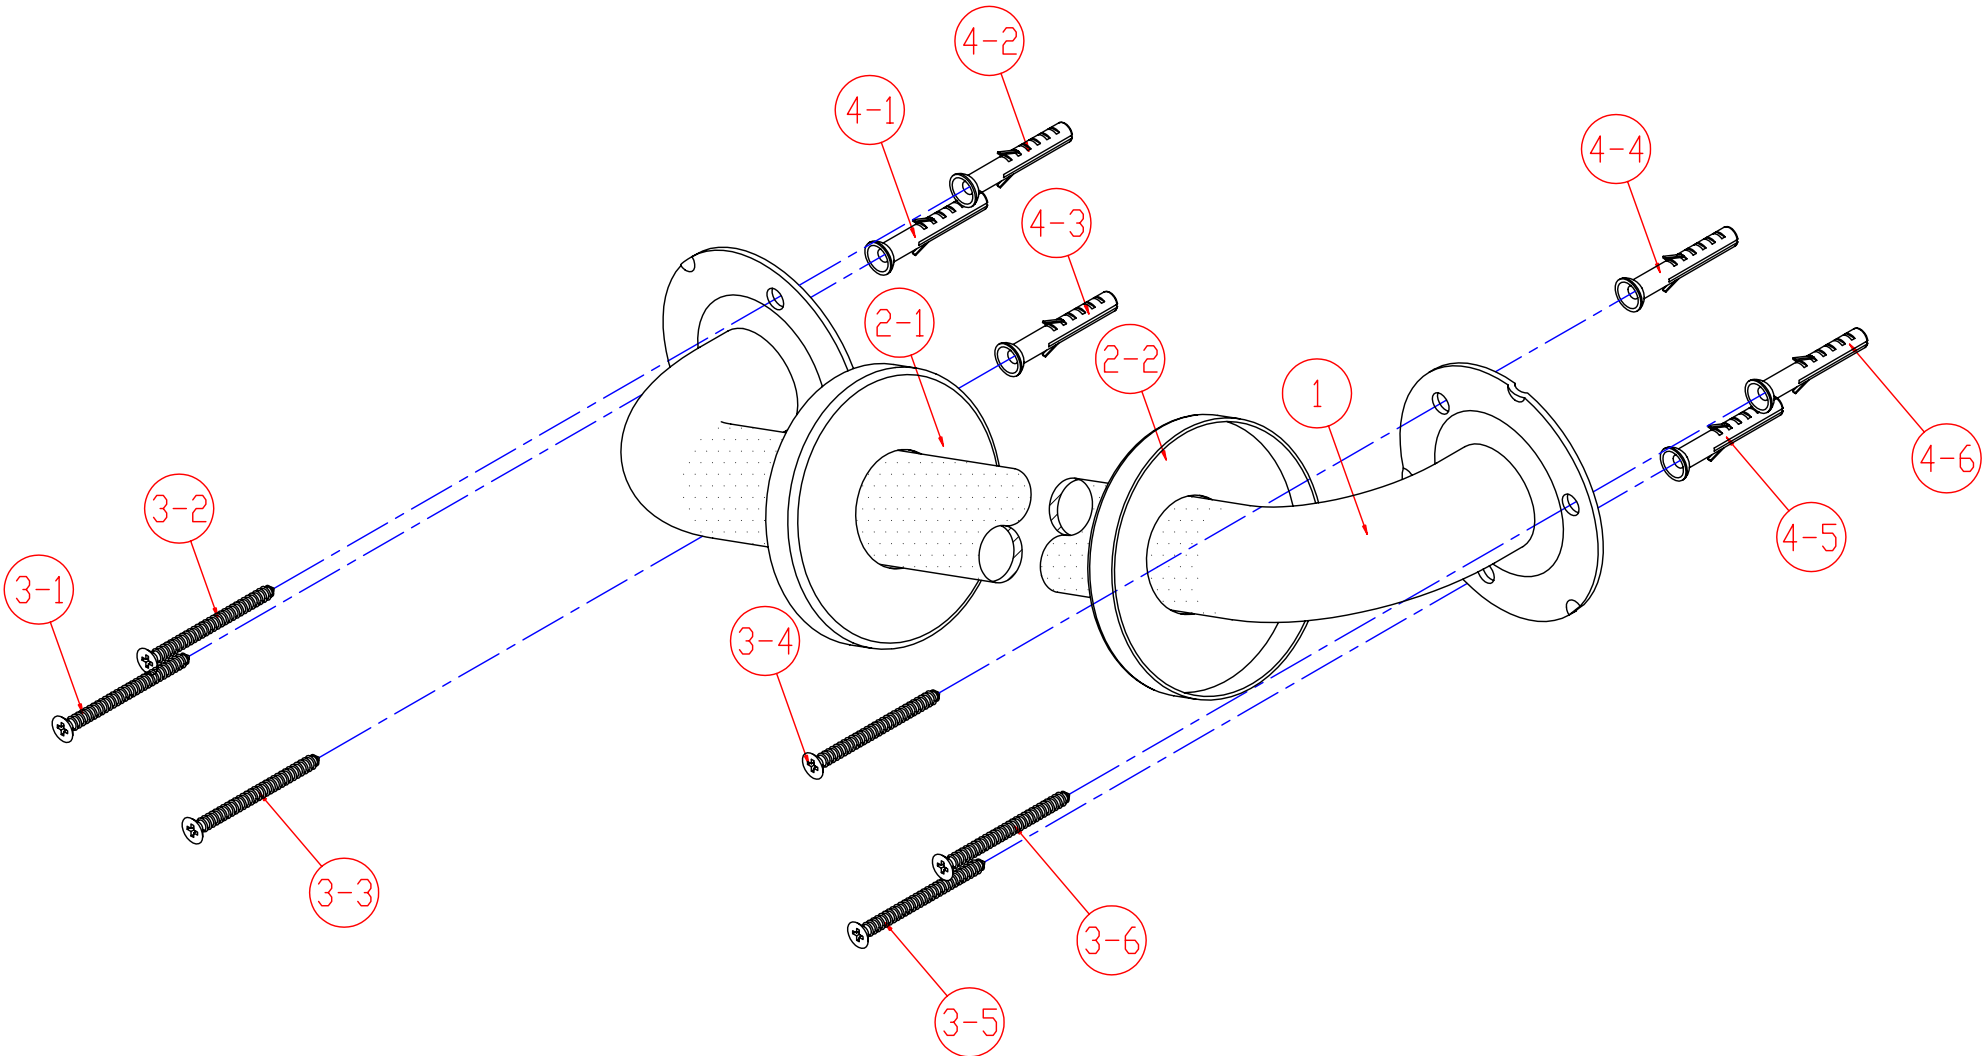

COMMERCIAL GRADE GRAB BAR

MODEL	DESCRIPTION	FINISH
GB1424CT	24" Grab Bar Concealed with Flange Cover, Textured Bar	Satinless Steel