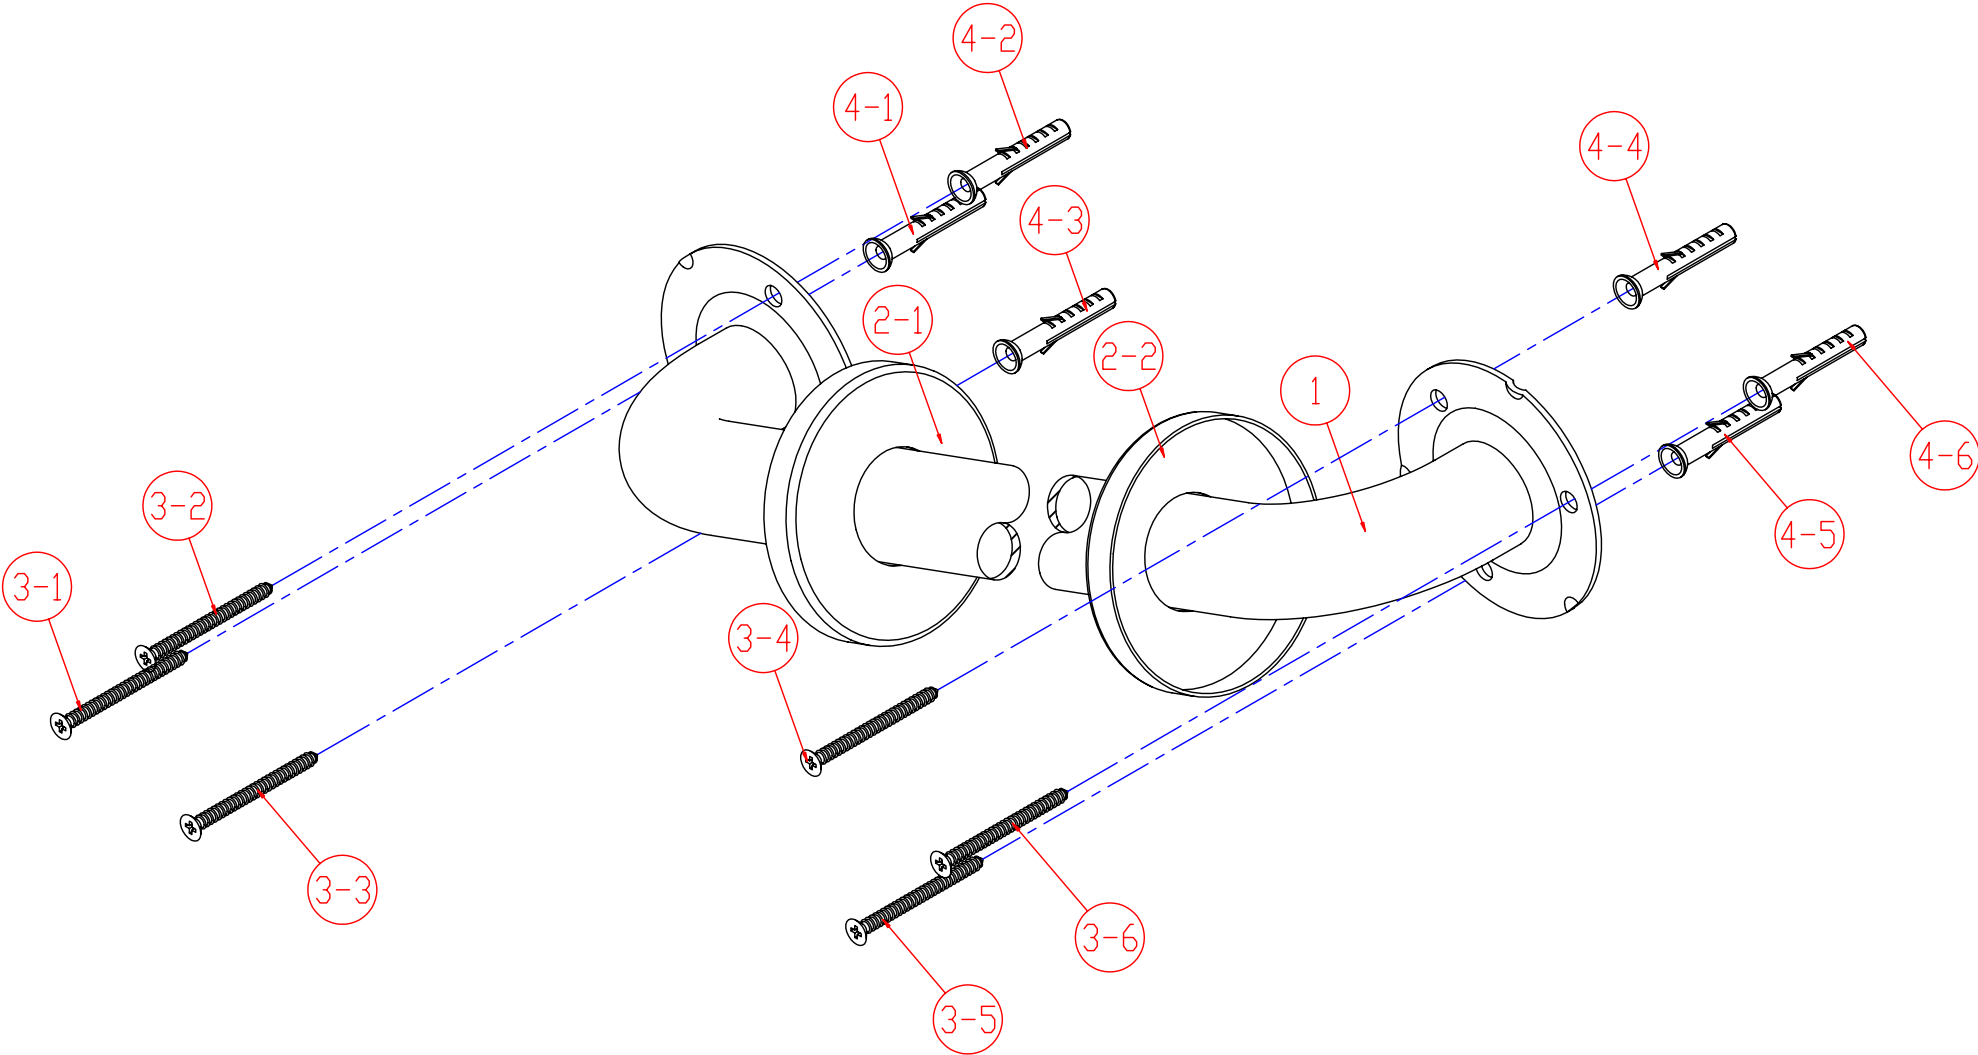

# COMMERCIAL GRADE GRAB BAR

MODEL	DESCRIPTION	FINISH
GB1424CS	24" Grab Bar Concealed with Flange Cover, Finish Bar	Satinless Steel