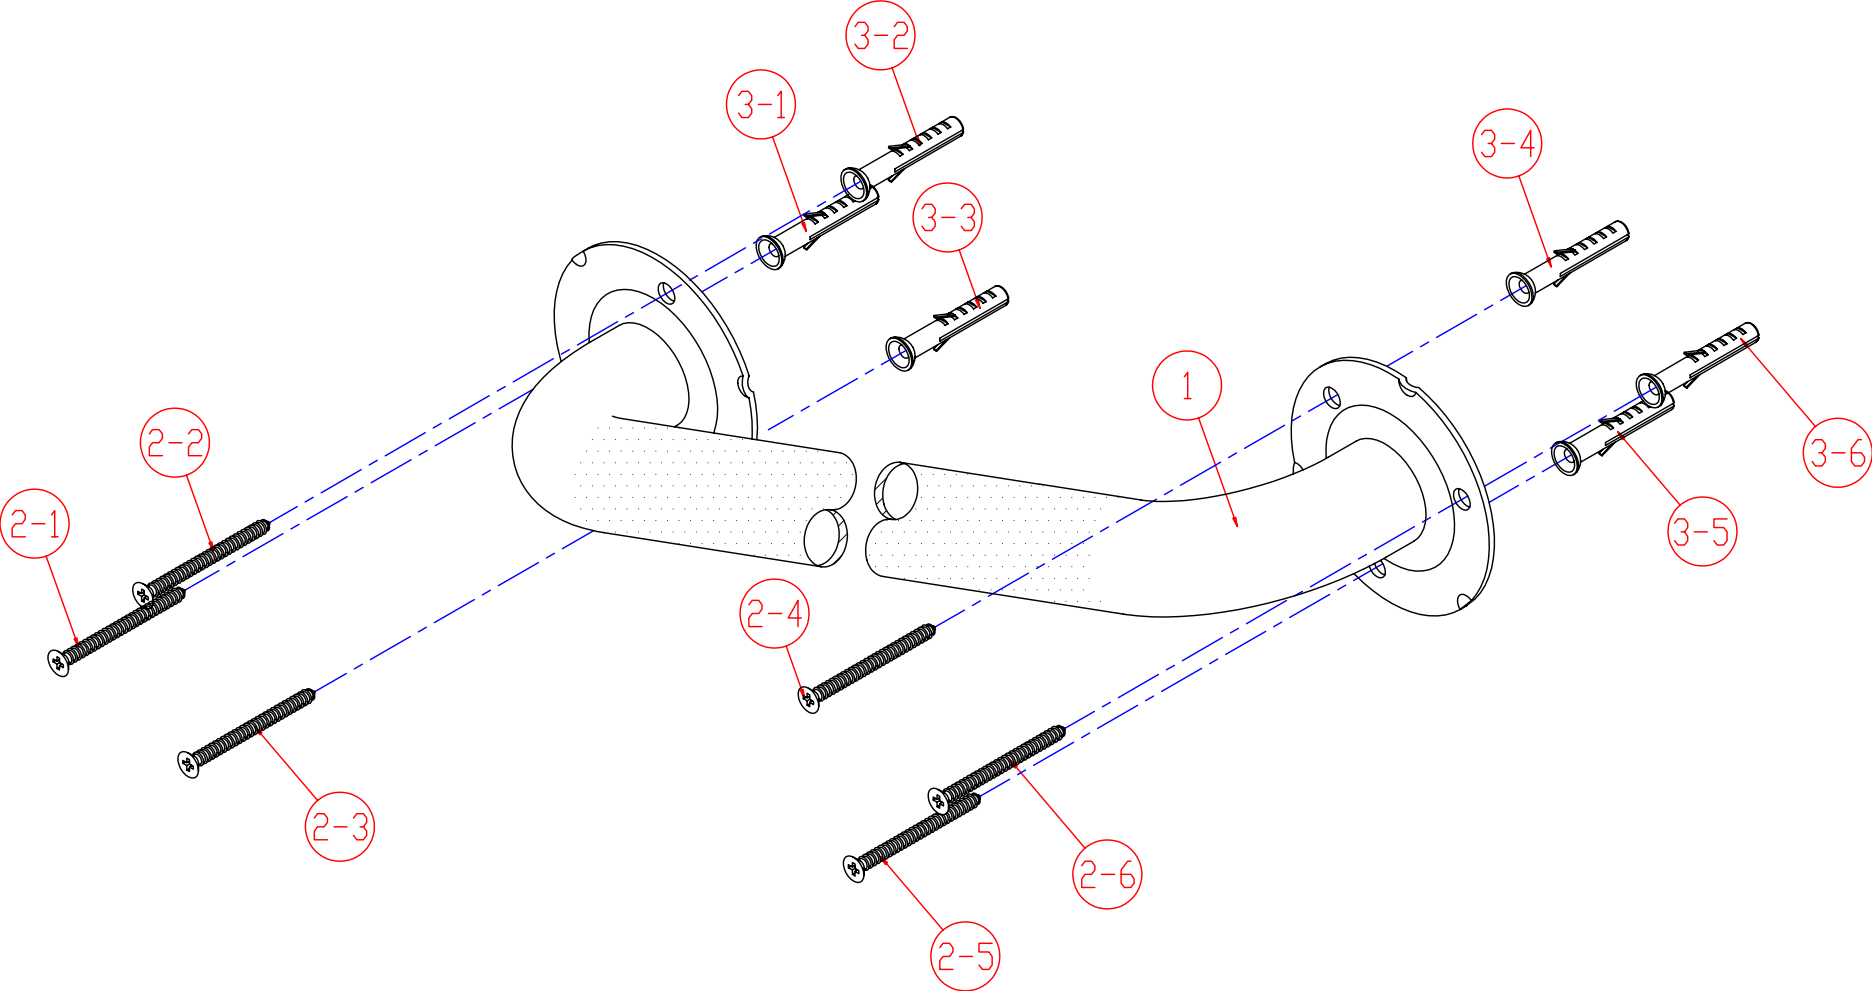

COMMERCIAL GRADE GRAB BAR

MODEL	DESCRIPTION	FINISH
GB1418ET	18" Grab Bar Exposed Screws without Flange Cover, Textured Bar	Satinless Steel