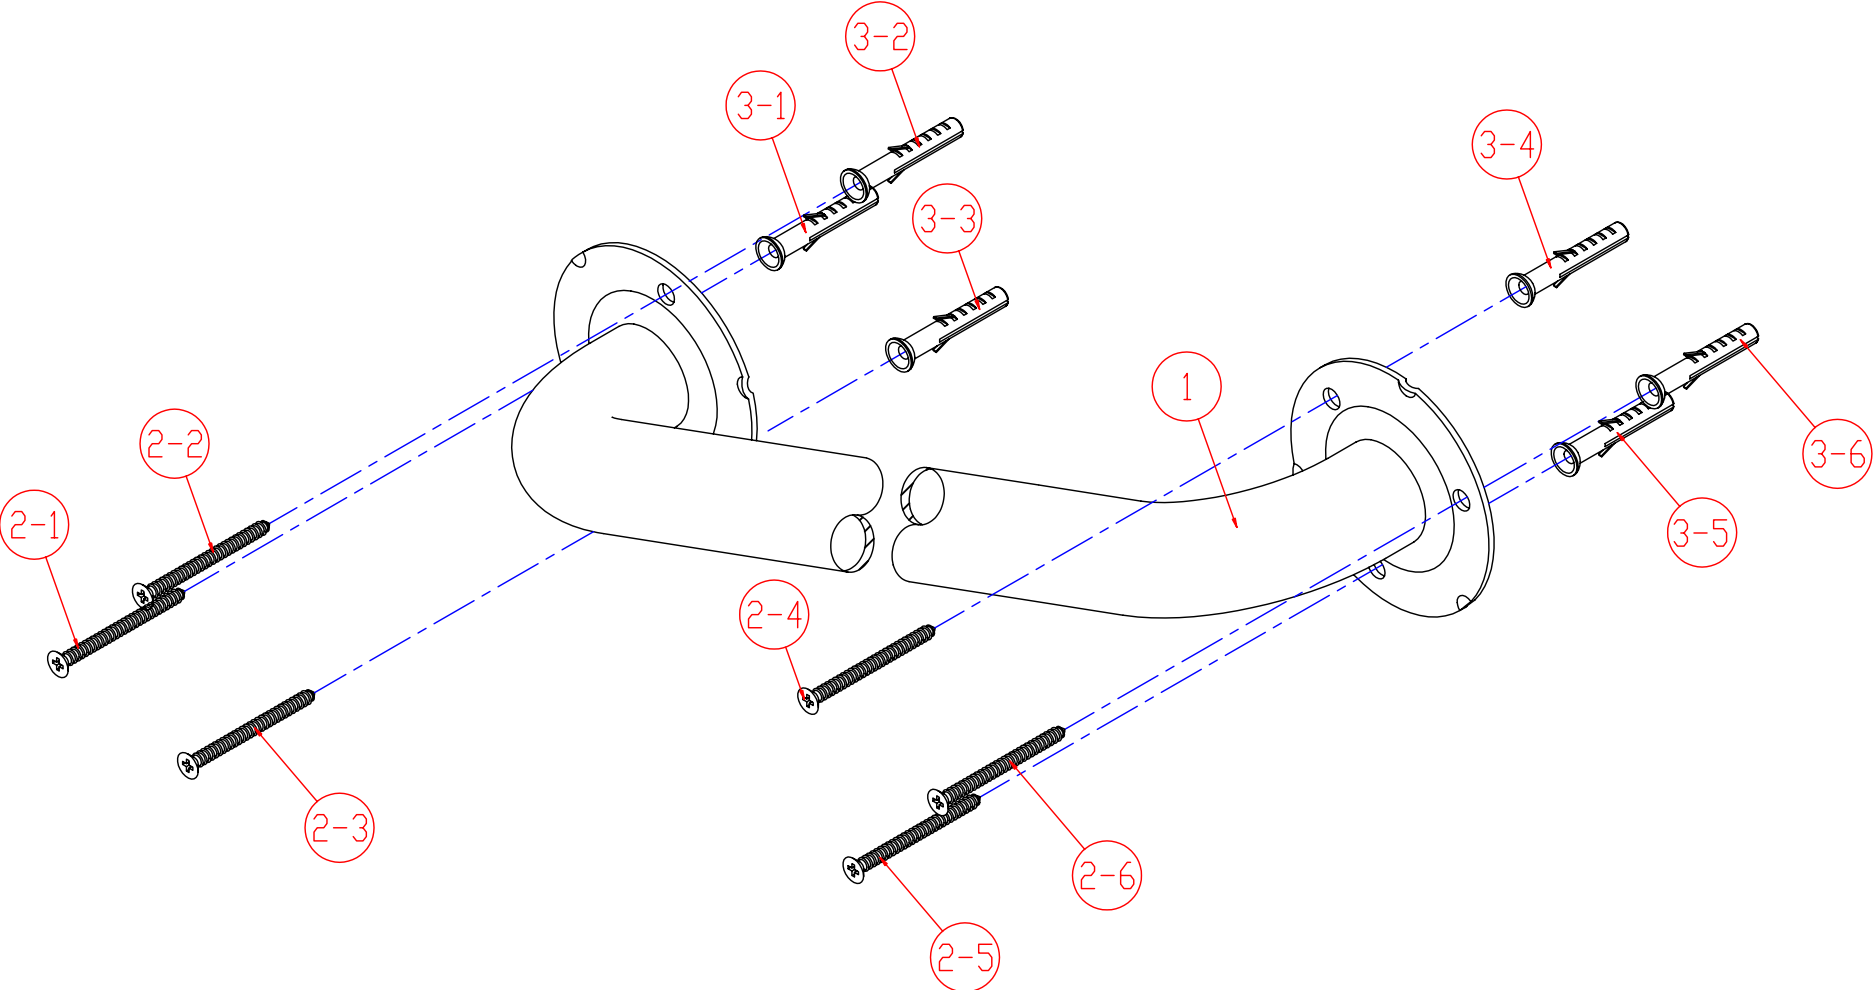

COMMERCIAL GRADE GRAB BAR

MODEL	DESCRIPTION	FINISH
GB1418ES	18" Grab Bar Exposed Screws without Flange Cover, Finish Bar	Satinless Steel