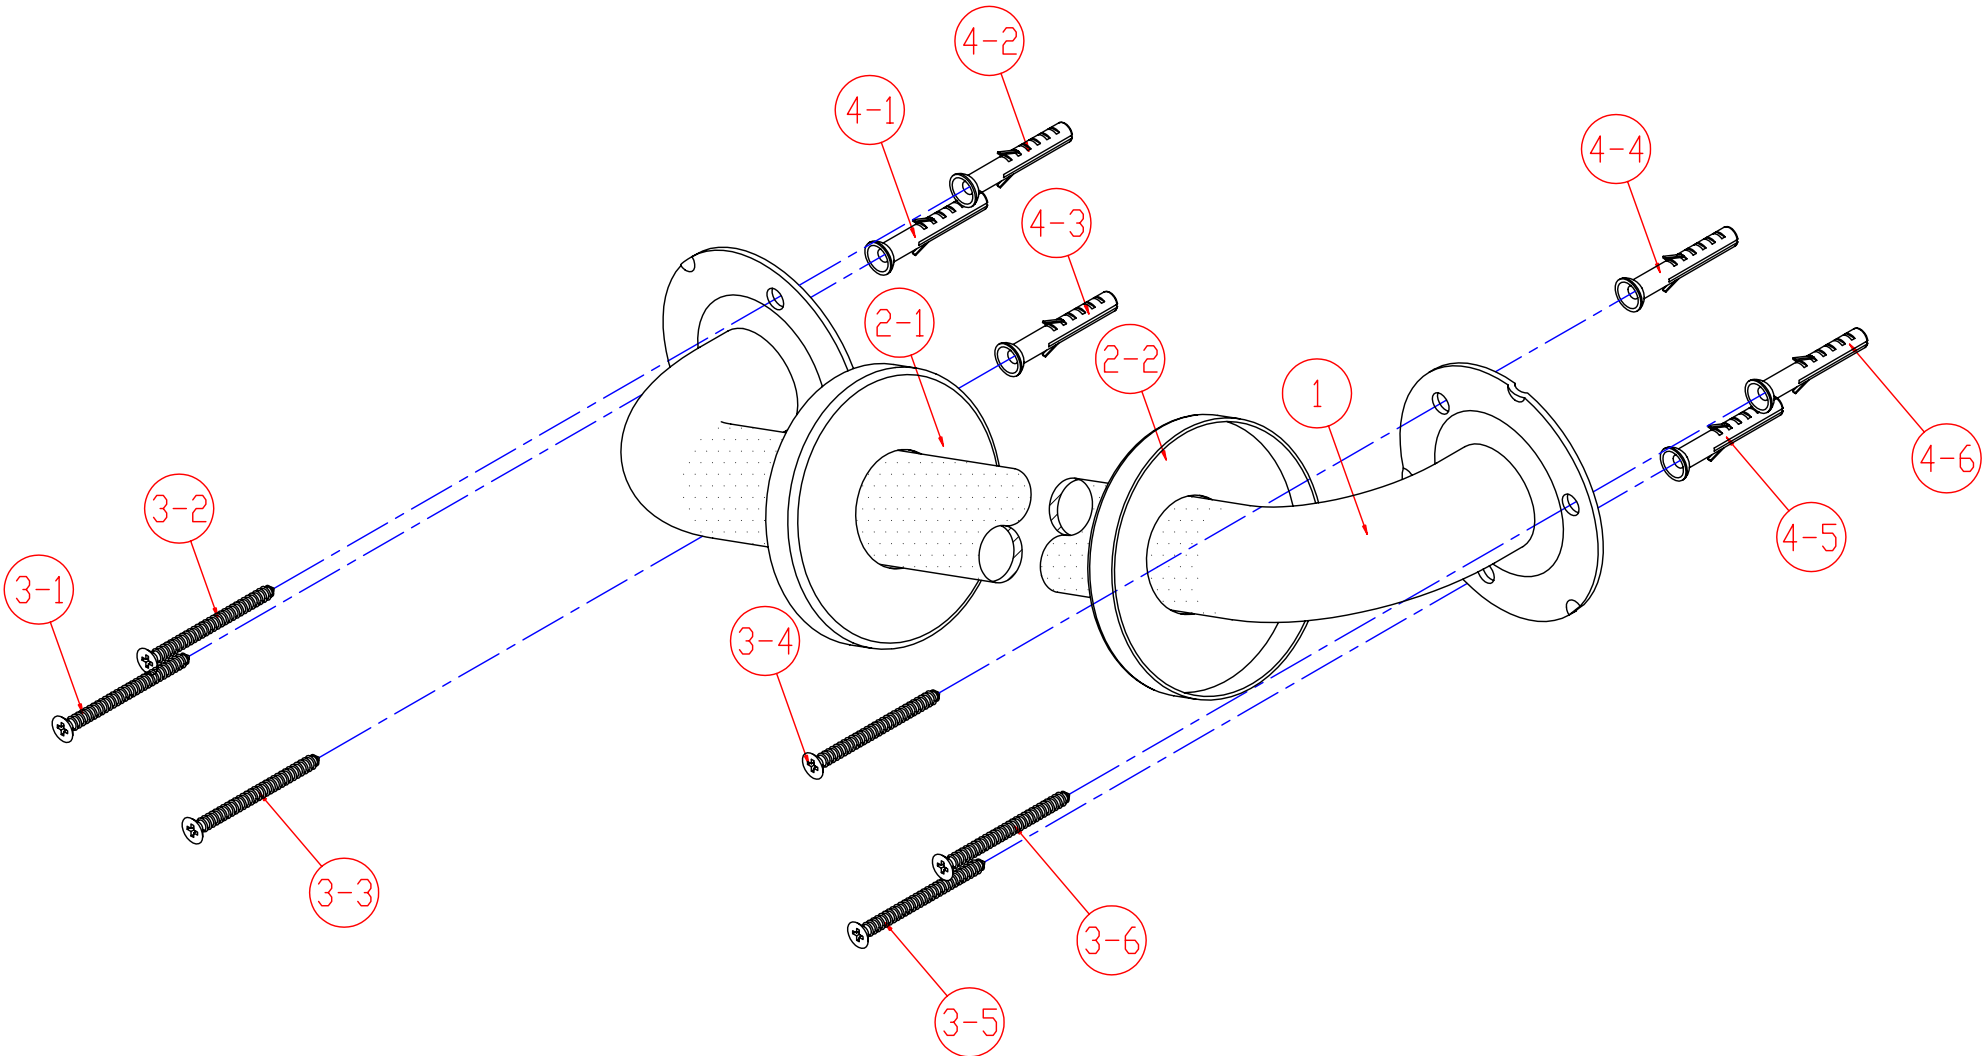

COMMERCIAL GRADE GRAB BAR

MODEL	DESCRIPTION	FINISH
GB1418CT	18" Grab Bar Concealed with Flange Cover, Textured Bar	Satinless Steel