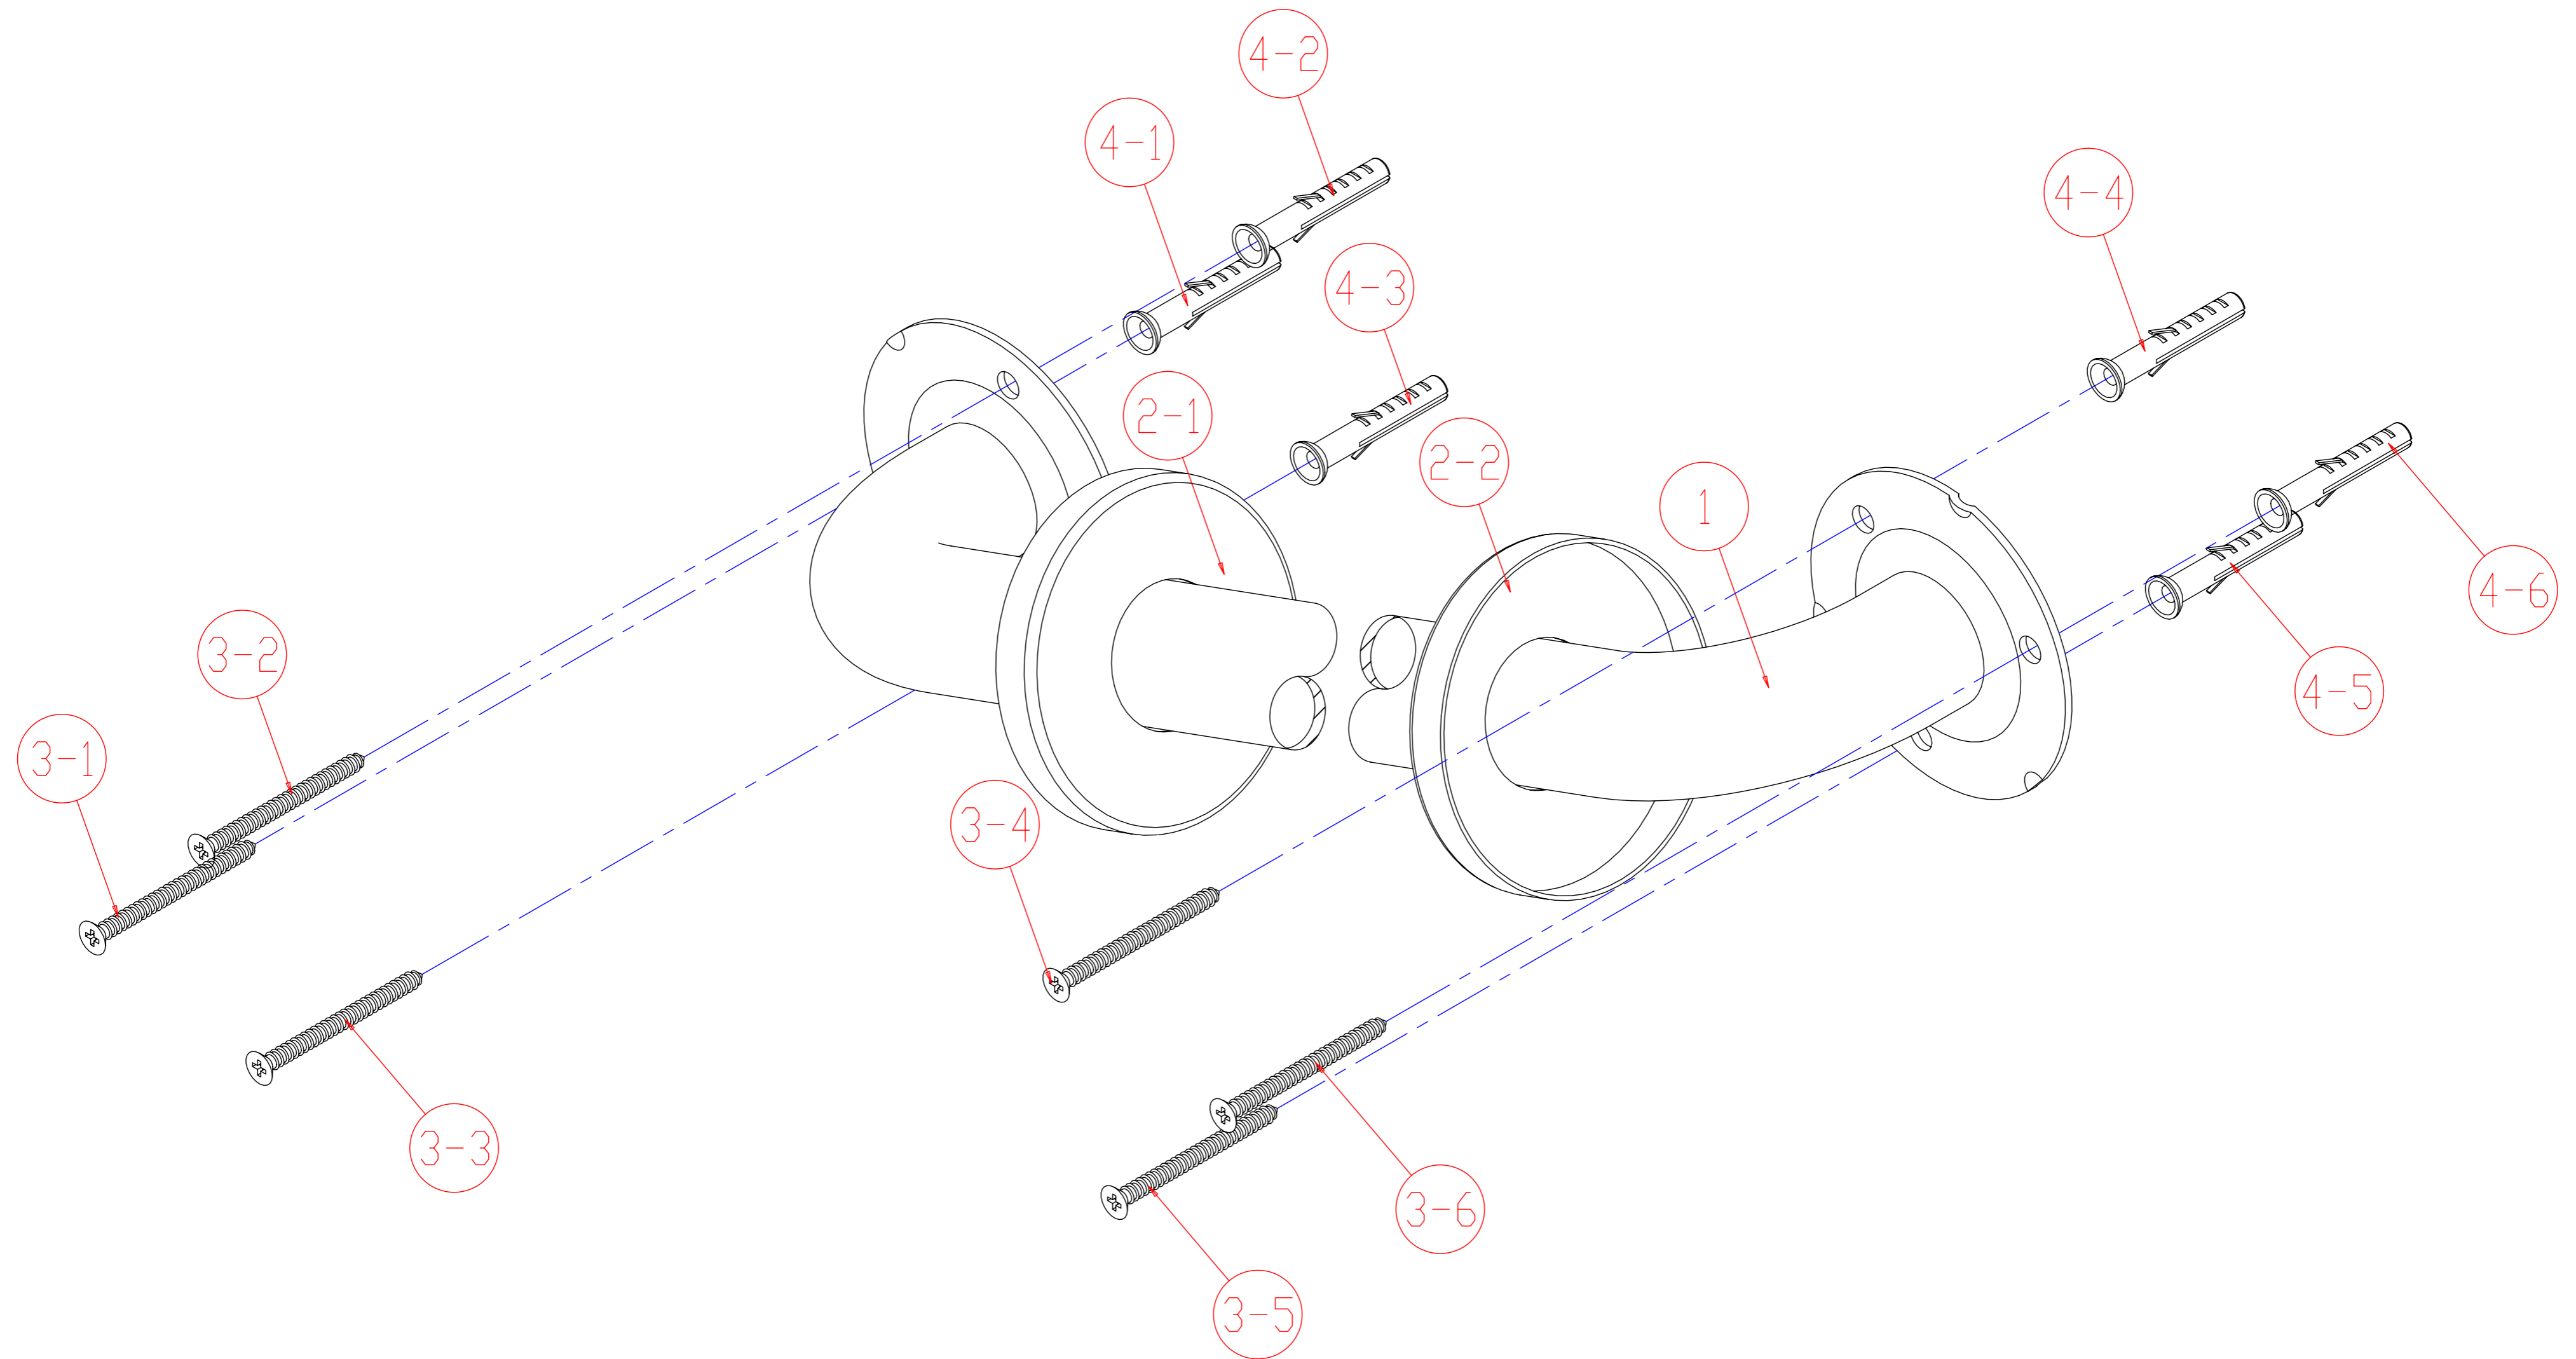

# COMMERCIAL GRADE GRAB BAR

MODEL	DESCRIPTION	FINISH
GB1418CS	18" Grab Bar Concealed with Flange Cover, Finish Bar	Satinless Steel