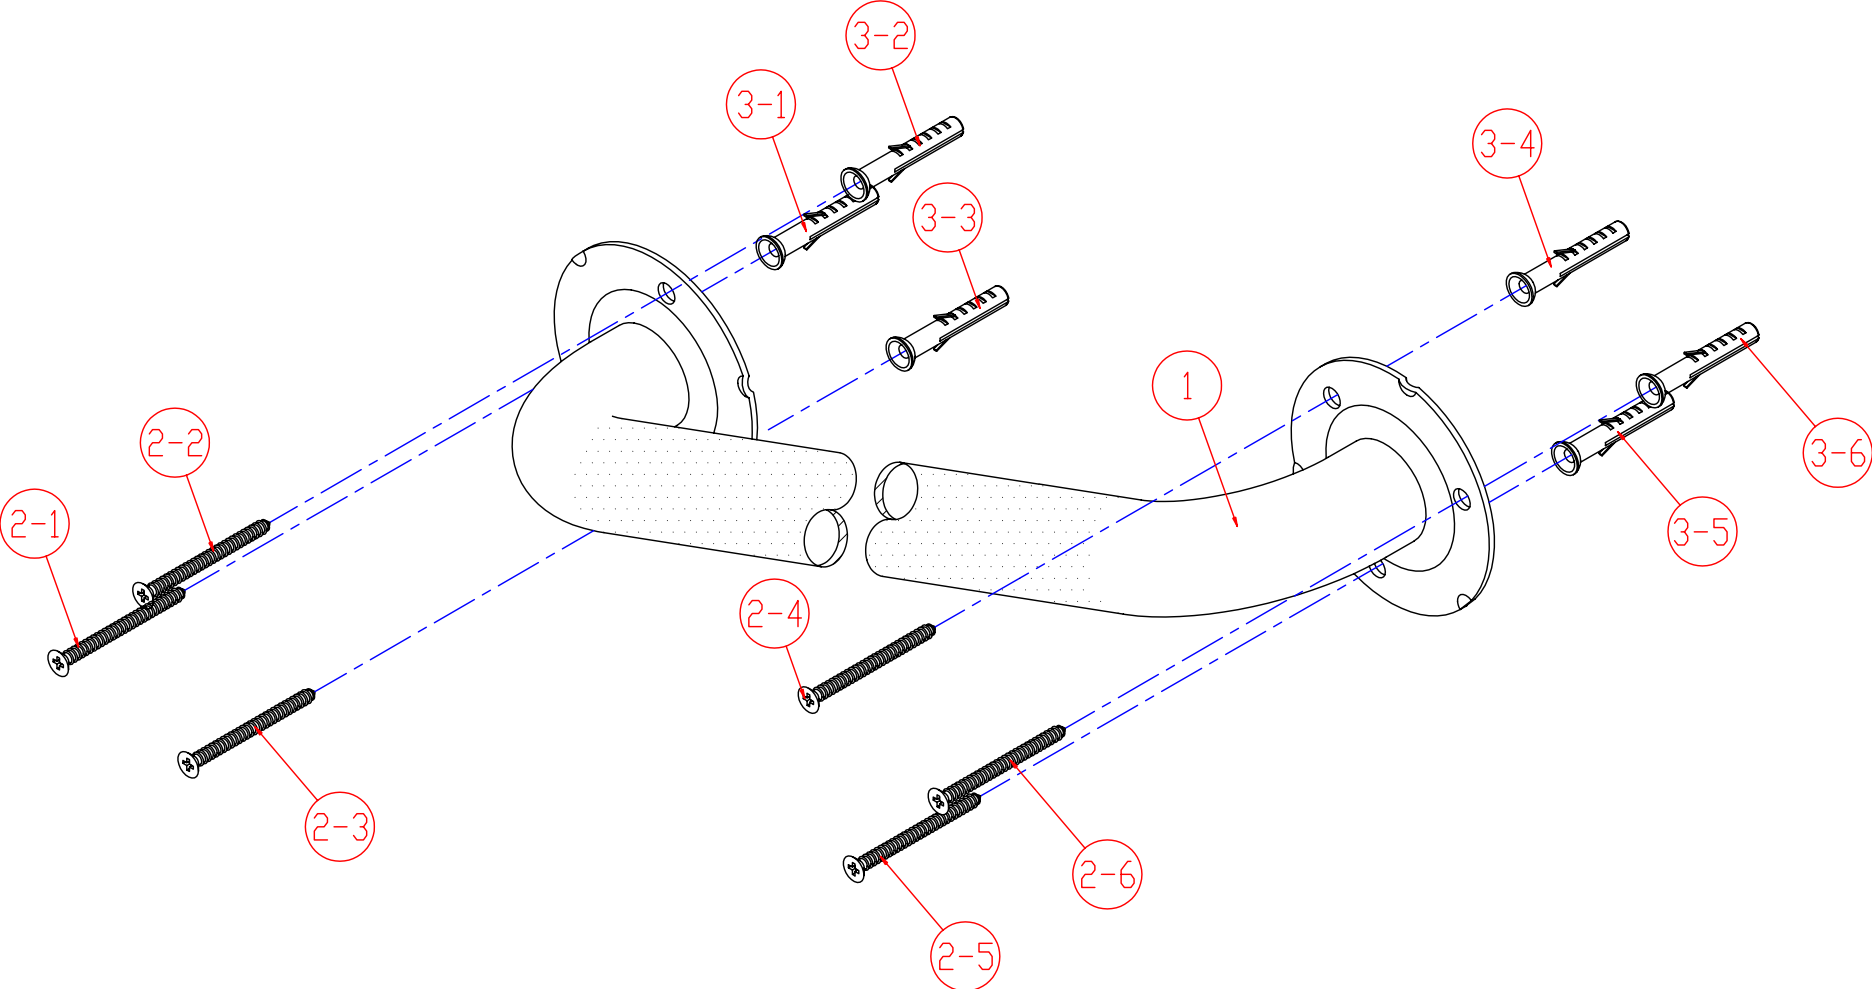

COMMERCIAL GRADE GRAB BAR

MODEL	DESCRIPTION	FINISH
GB1416ET	16" Grab Bar Exposed Screws without Flange Cover, Textured Bar	Satinless Steel