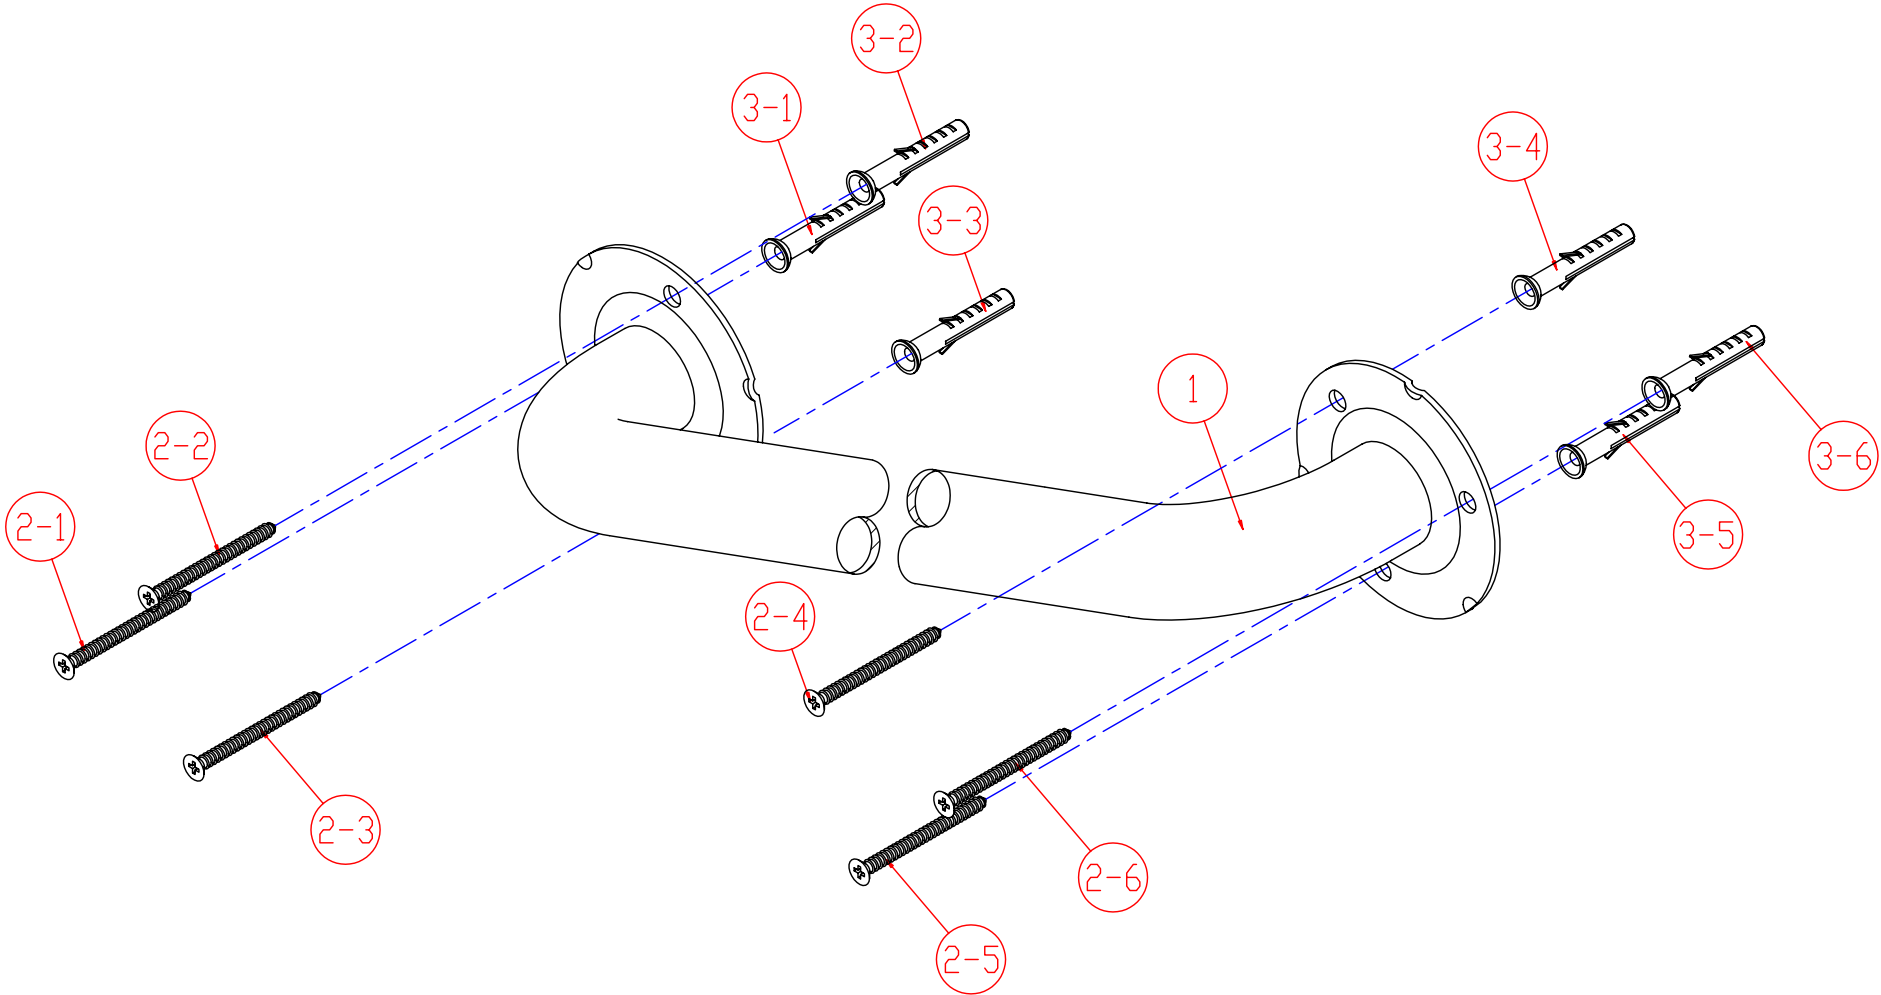

COMMERCIAL GRADE GRAB BAR

MODEL	DESCRIPTION	FINISH
GB1416ES	16" Grab Bar Exposed Screws without Flange Cover, Finish Bar	Satinless Steel