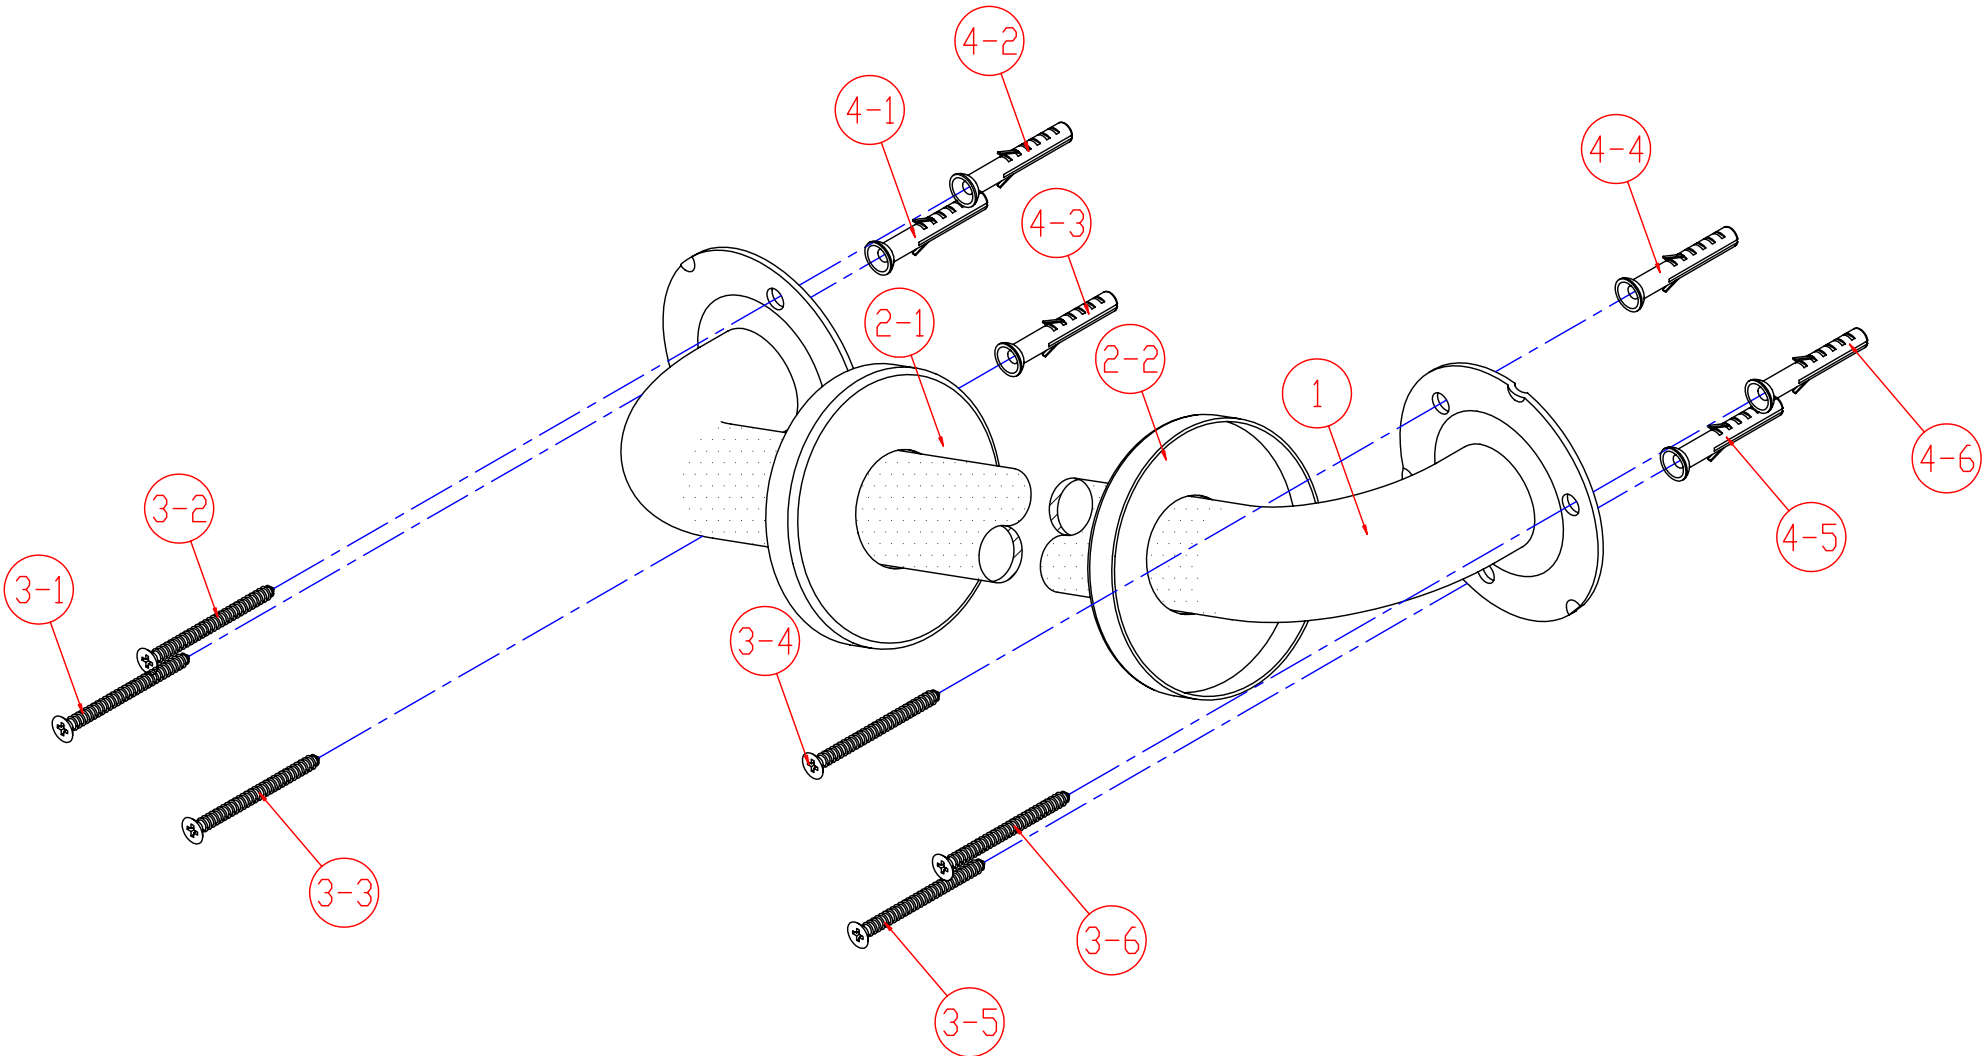

COMMERCIAL GRADE GRAB BAR

MODEL	DESCRIPTION	FINISH
GB1416CT	16" Grab Bar Concealed with Flange Cover, Textured Bar	Satinless Steel