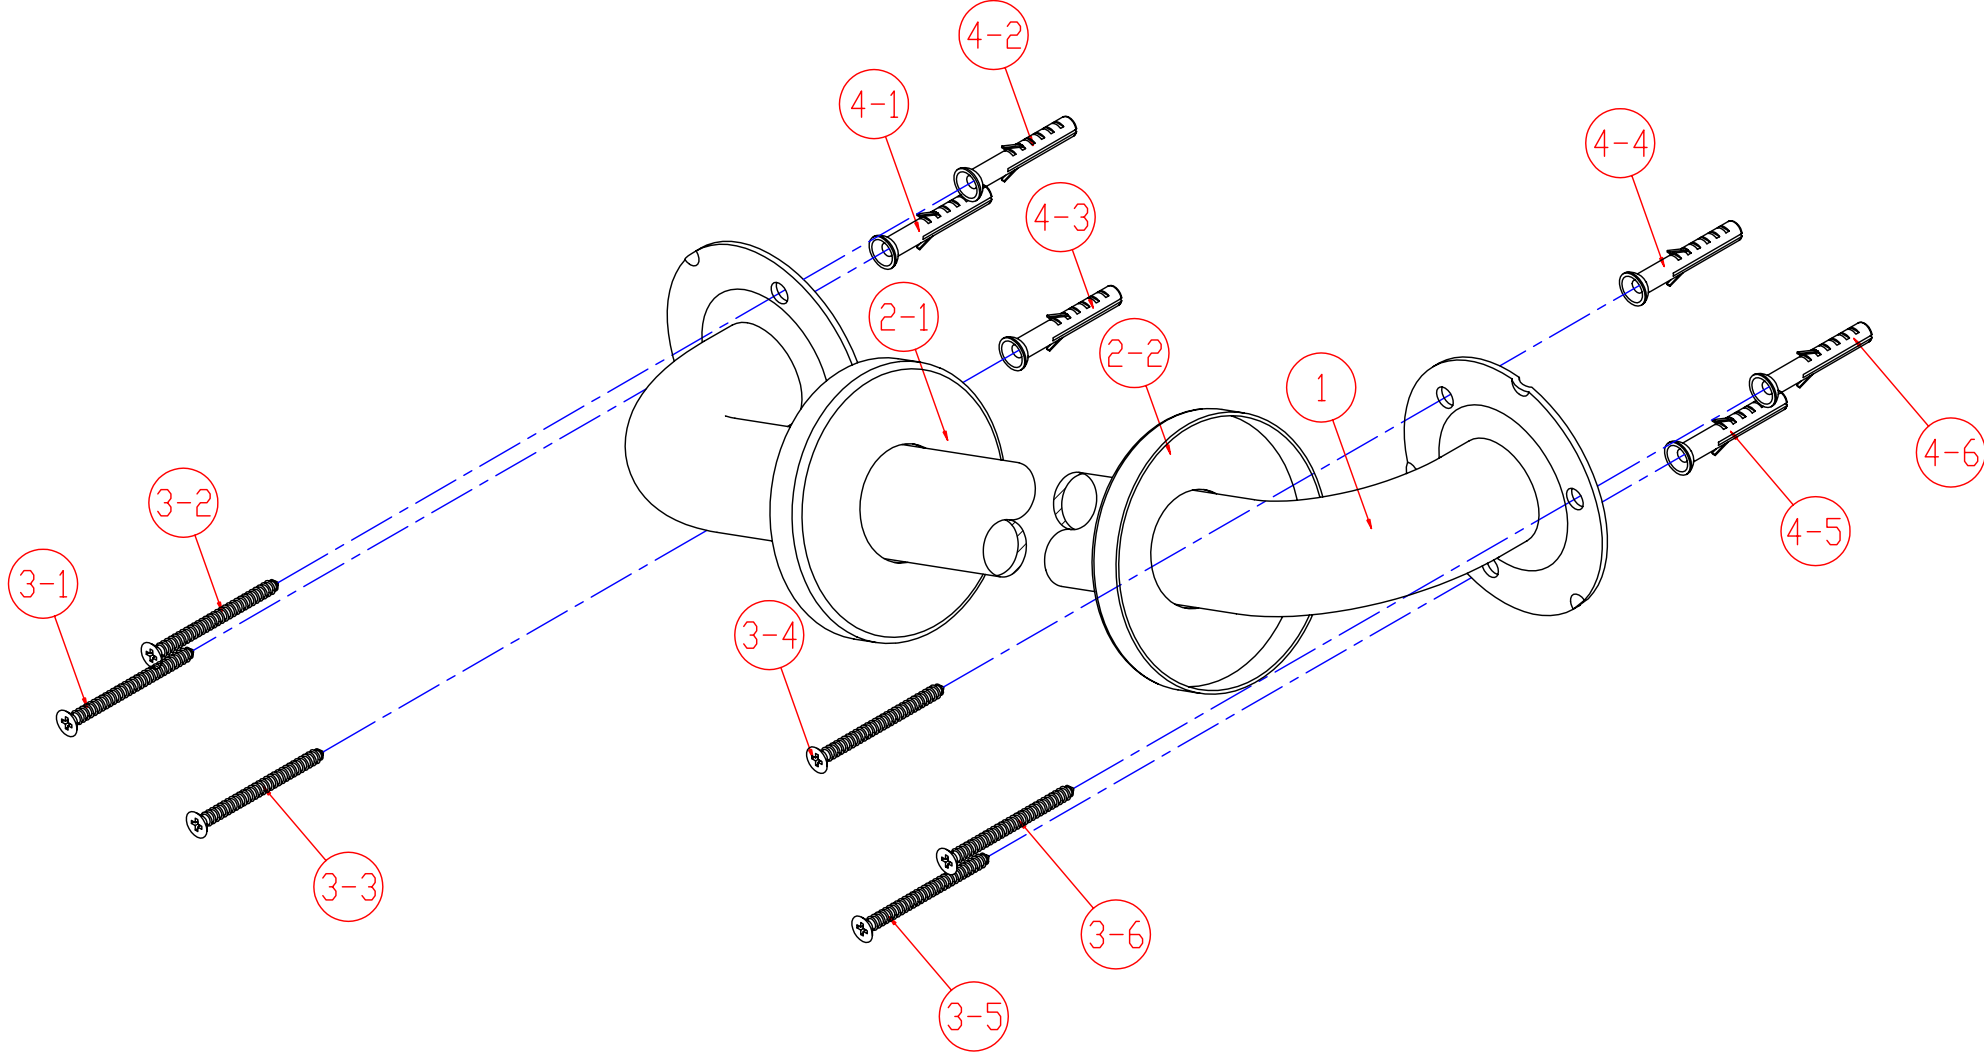

COMMERCIAL GRADE GRAB BAR

MODEL	DESCRIPTION	FINISH
GB1416CS	16" Grab Bar Concealed with Flange Cover, Finish Bar	Satinless Steel