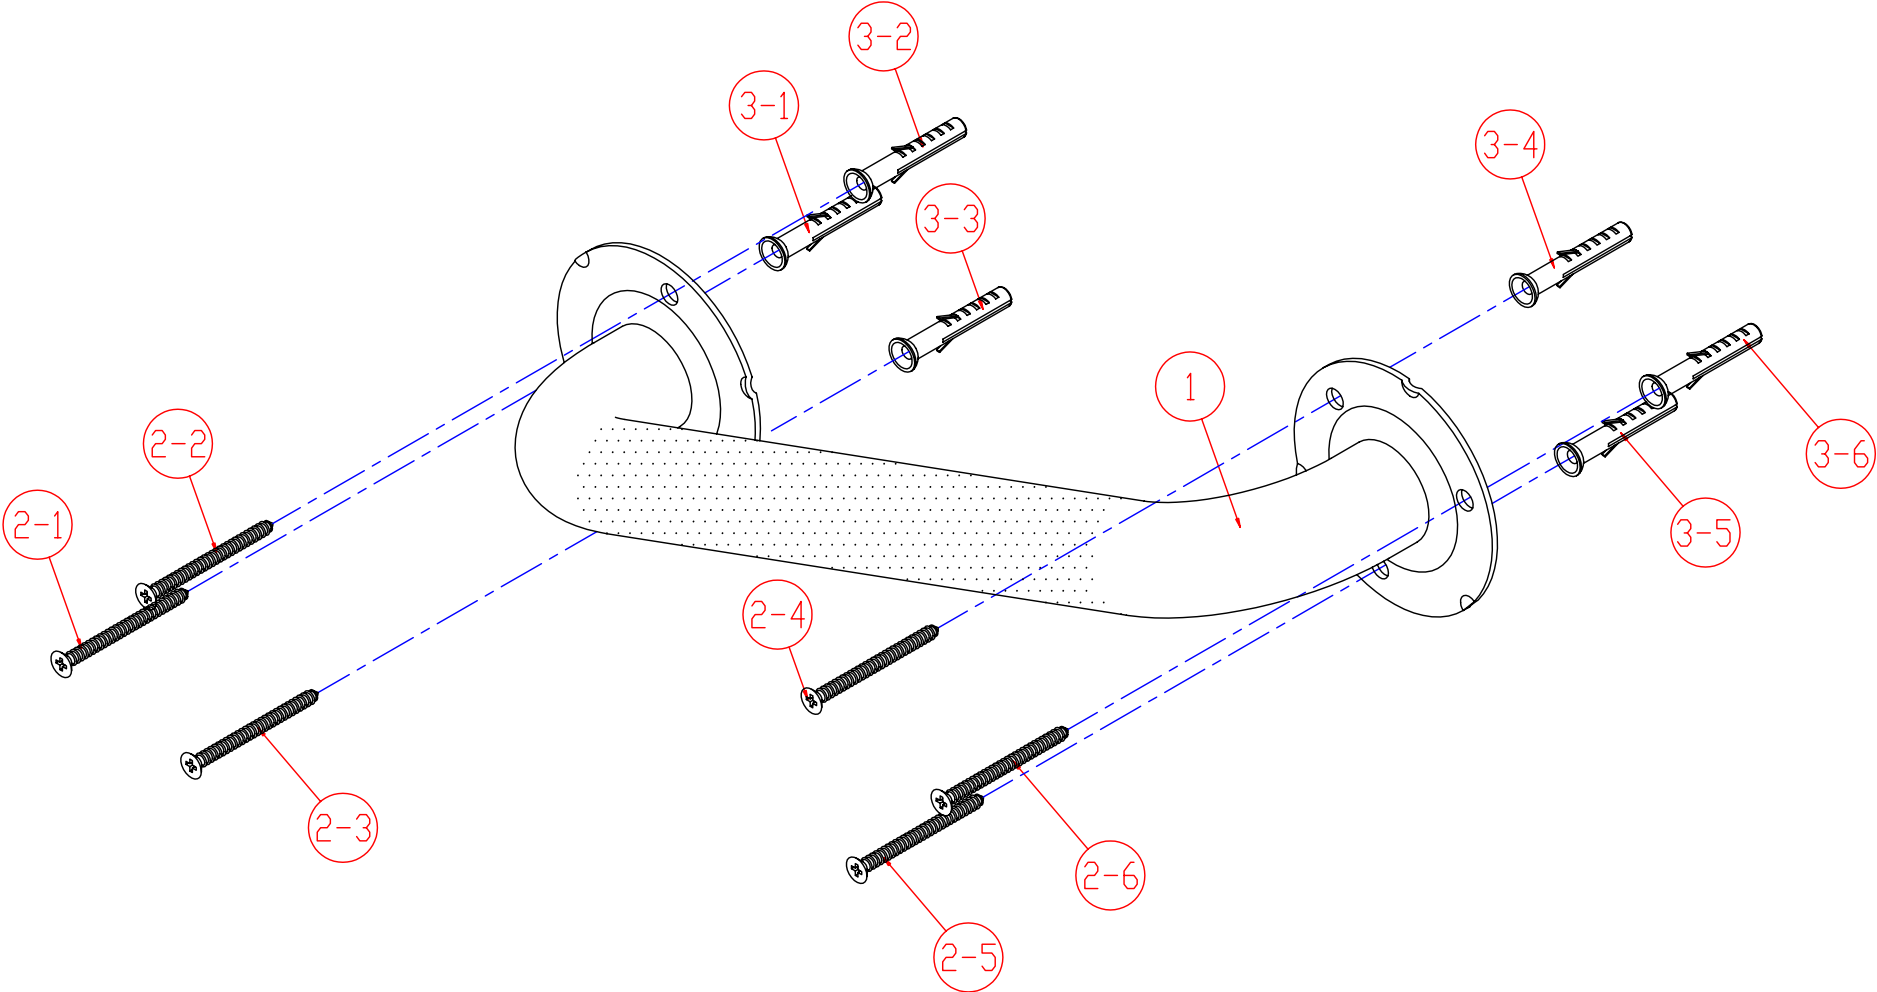

COMMERCIAL GRADE GRAB BAR

MODEL	DESCRIPTION	FINISH
GB1412ET	12" Grab Bar Exposed Screws without Flange Cover, Textured Bar	Satinless Steel