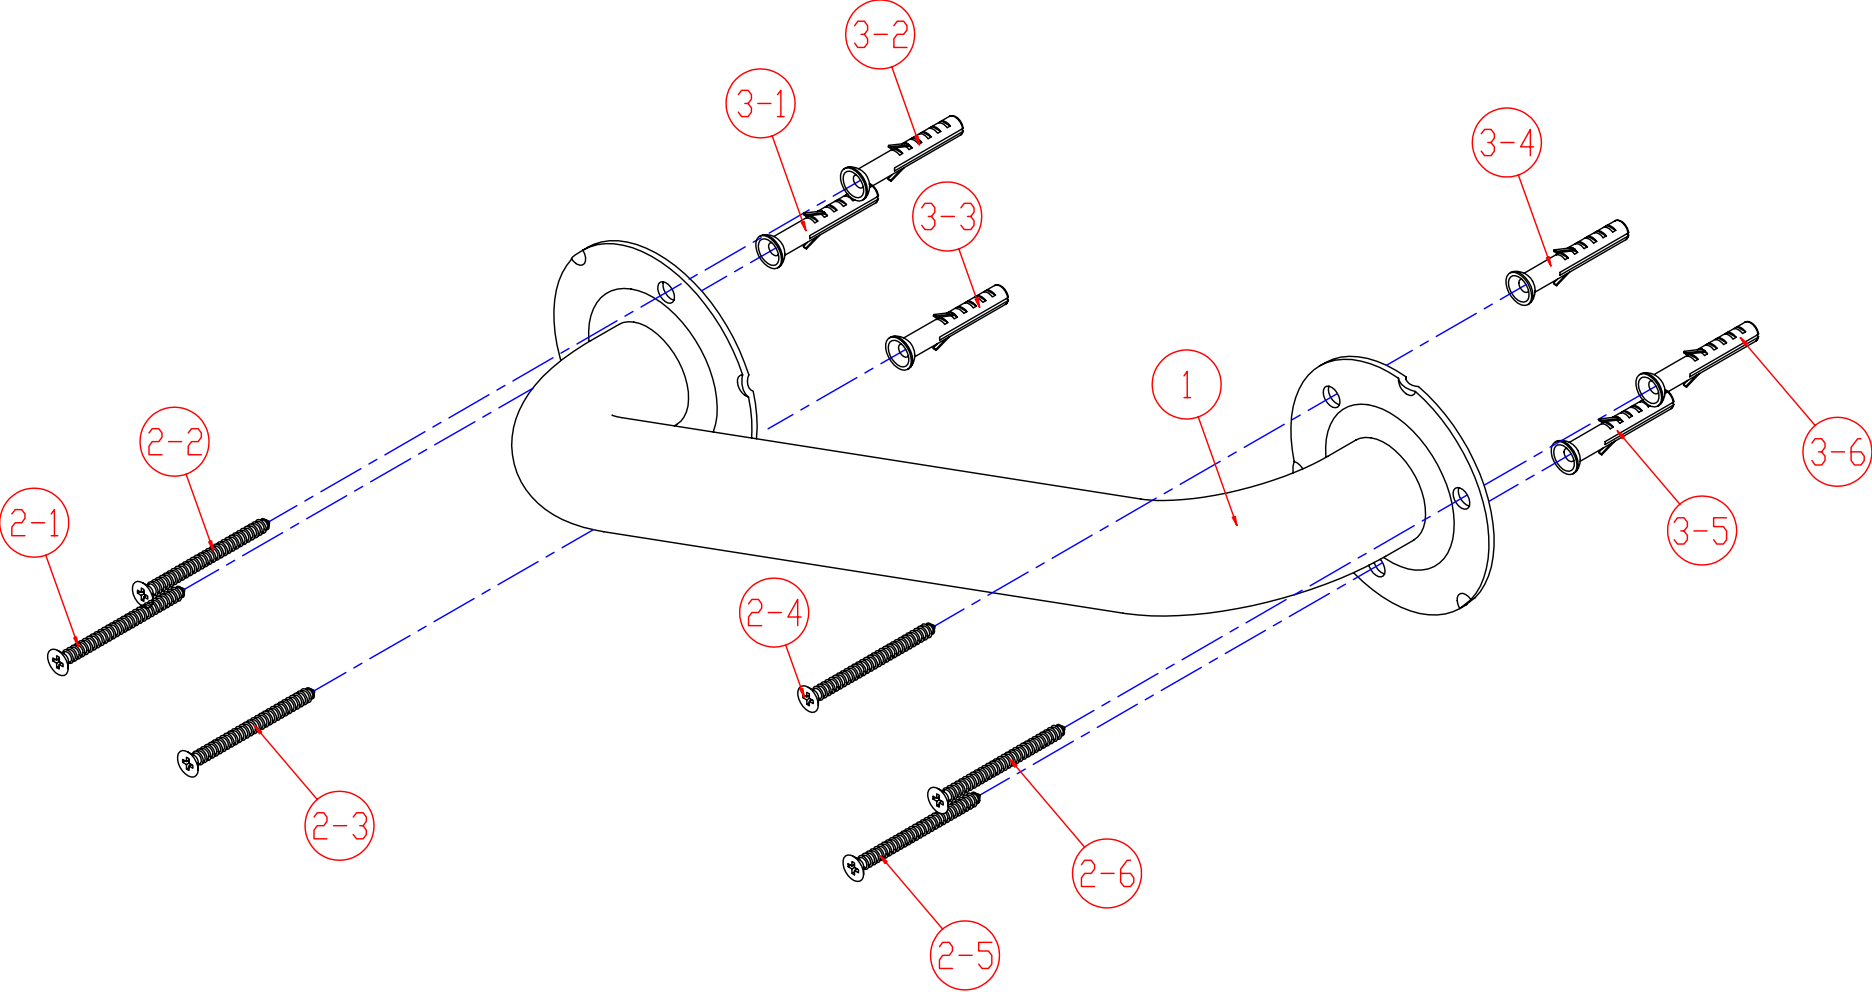

COMMERCIAL GRADE GRAB BAR

MODEL	DESCRIPTION	FINISH
GB1412ES	12" Grab Bar Exposed Screws without Flange Cover, Finish Bar	Satinless Steel