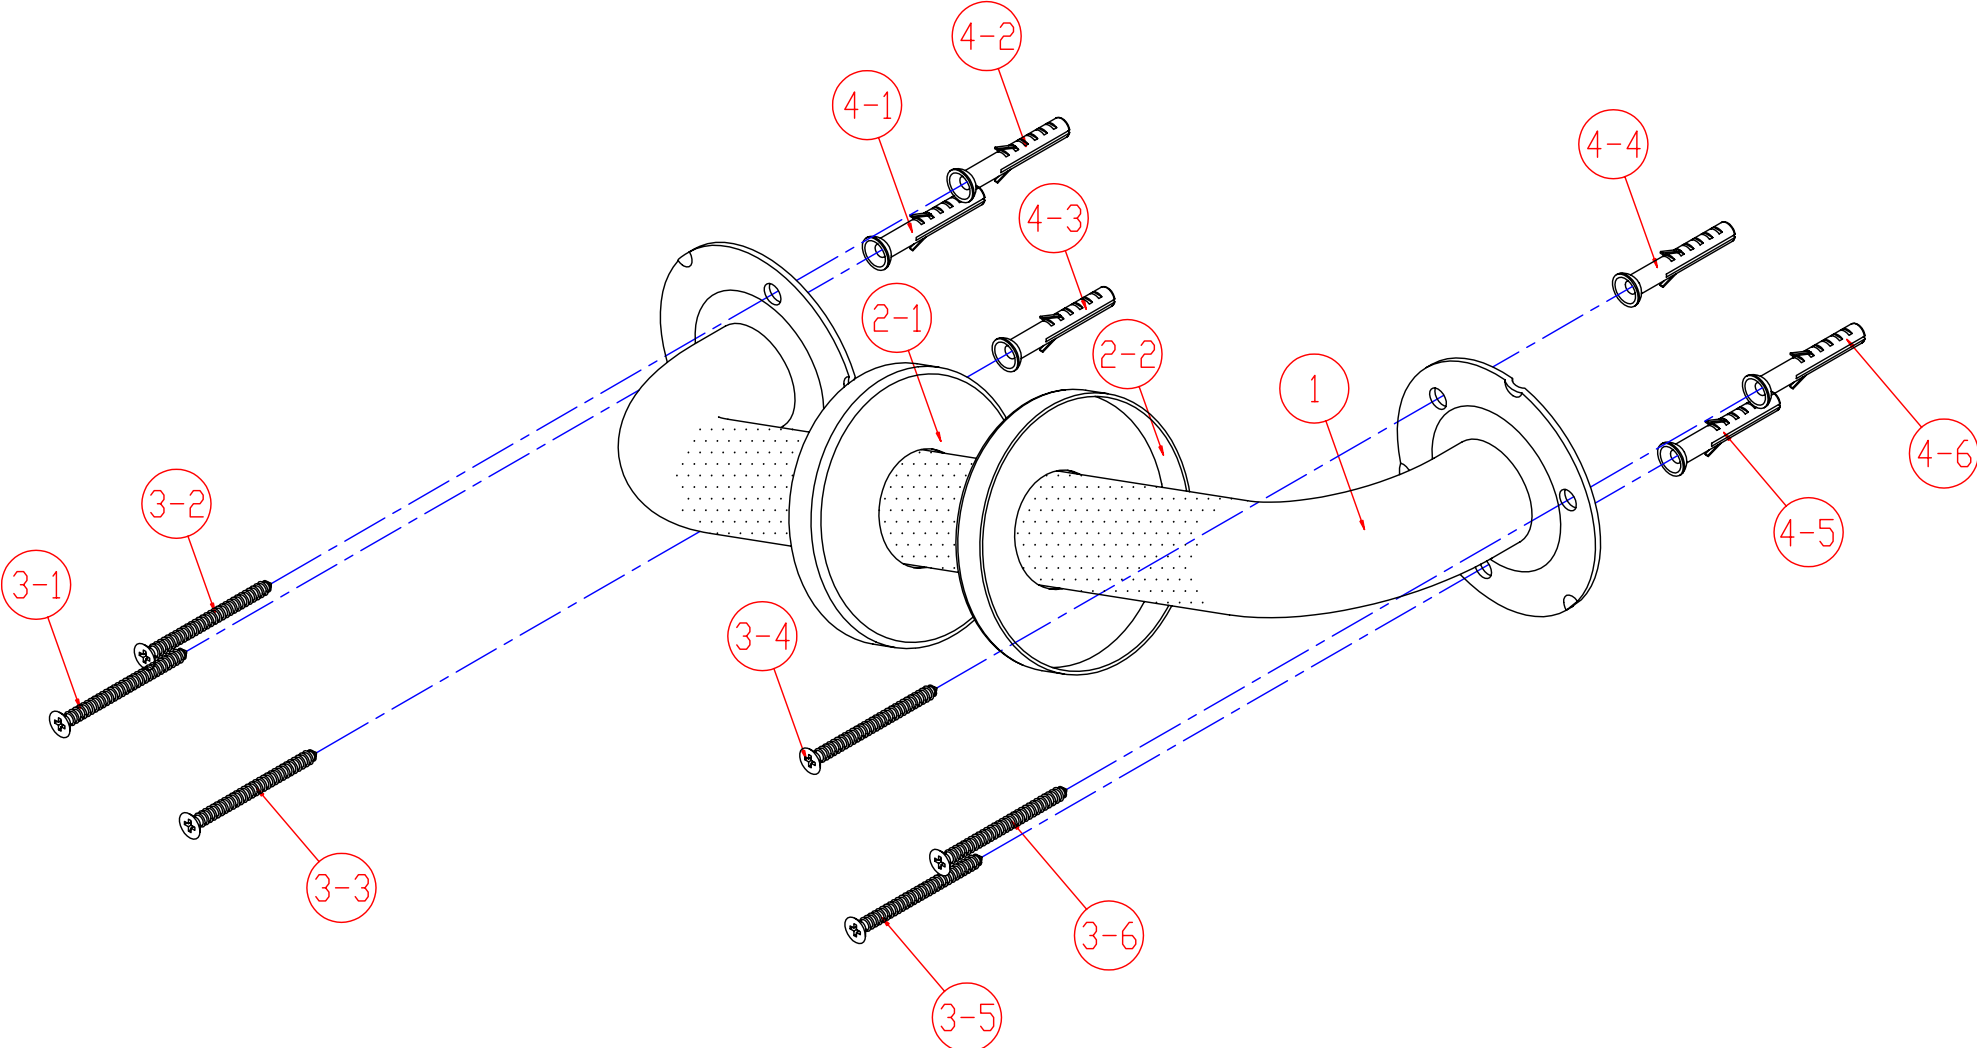

# COMMERCIAL GRADE GRAB BAR

MODEL	DESCRIPTION	FINISH
GB1412CT	12" Grab Bar Concealed with Flange Cover, Textured Bar	Satinless Steel