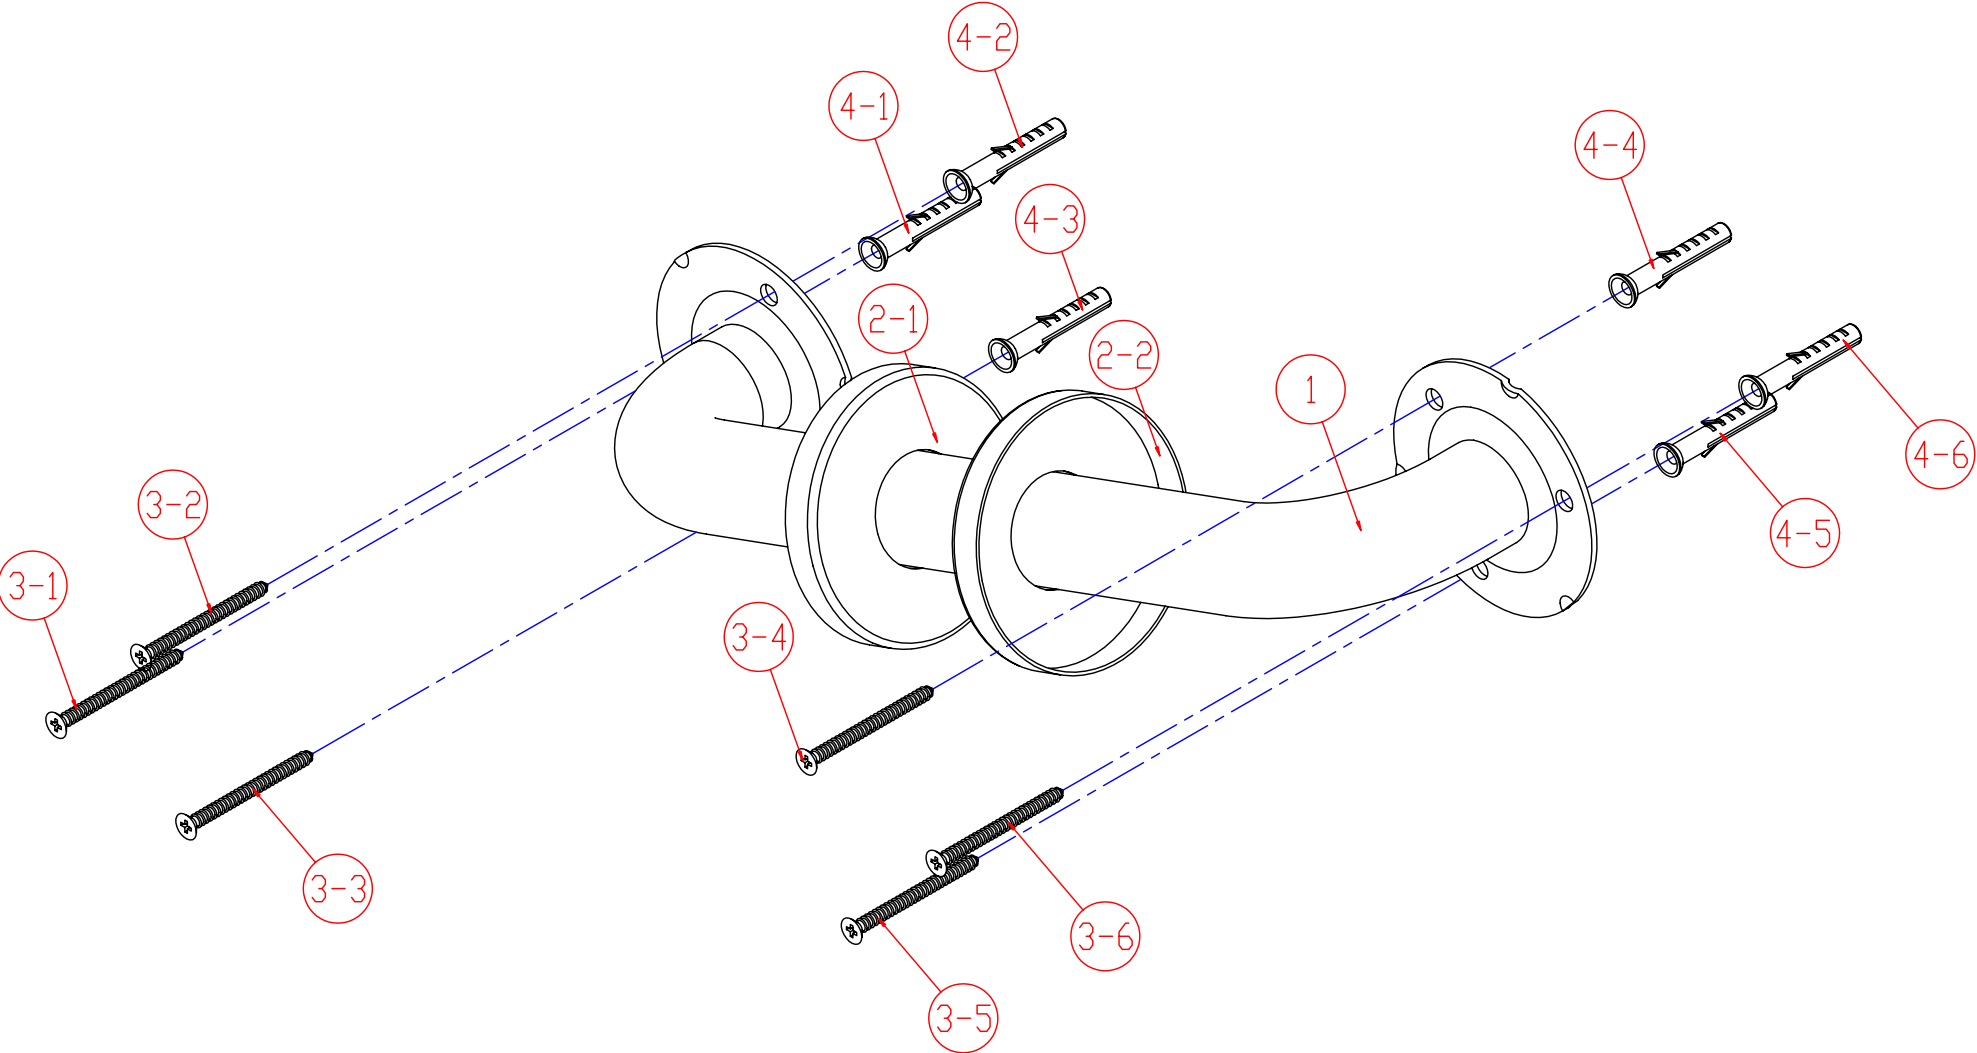

COMMERCIAL GRADE GRAB BAR

MODEL	DESCRIPTION	FINISH
GB1412CS	12" Grab Bar Concealed with Flange Cover, Finish Bar	Satinless Steel