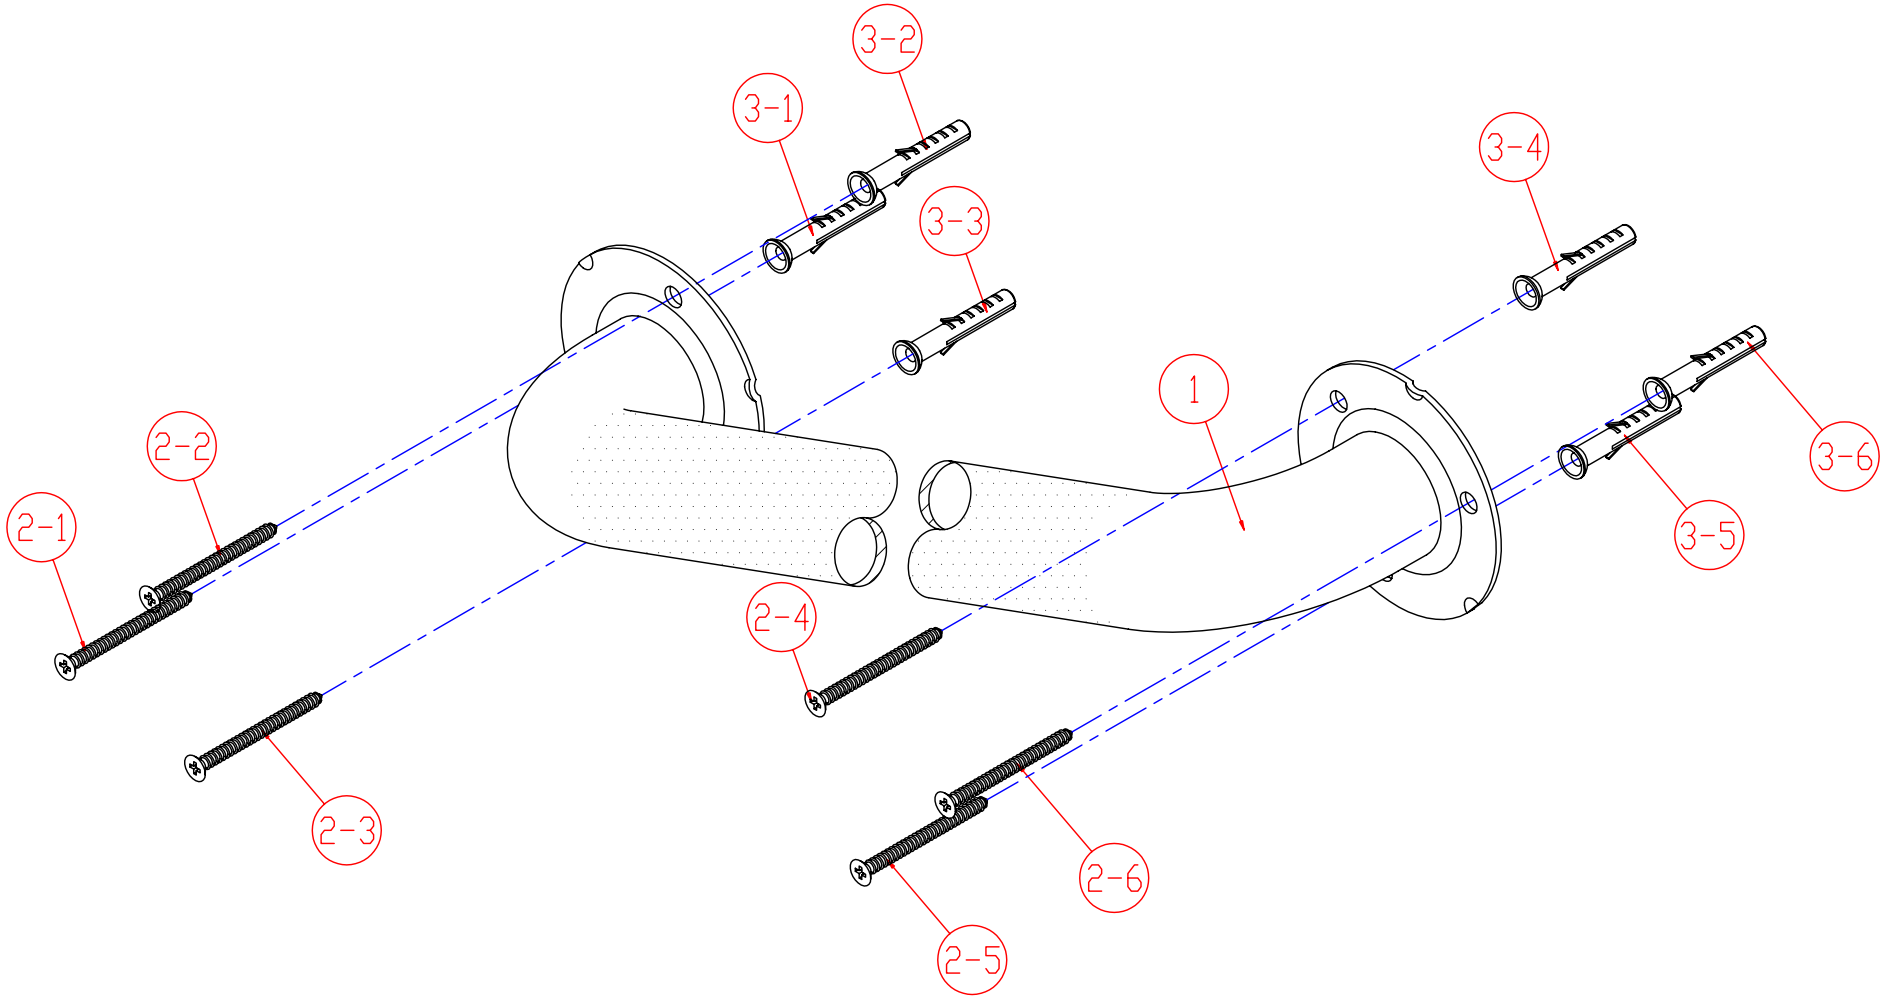

# COMMERCIAL GRADE GRAB BAR

MODEL	DESCRIPTION	FINISH
GB1248ET	48" Grab Bar Exposed Screws without Flange Cover, Textured Bar	Satinless Steel