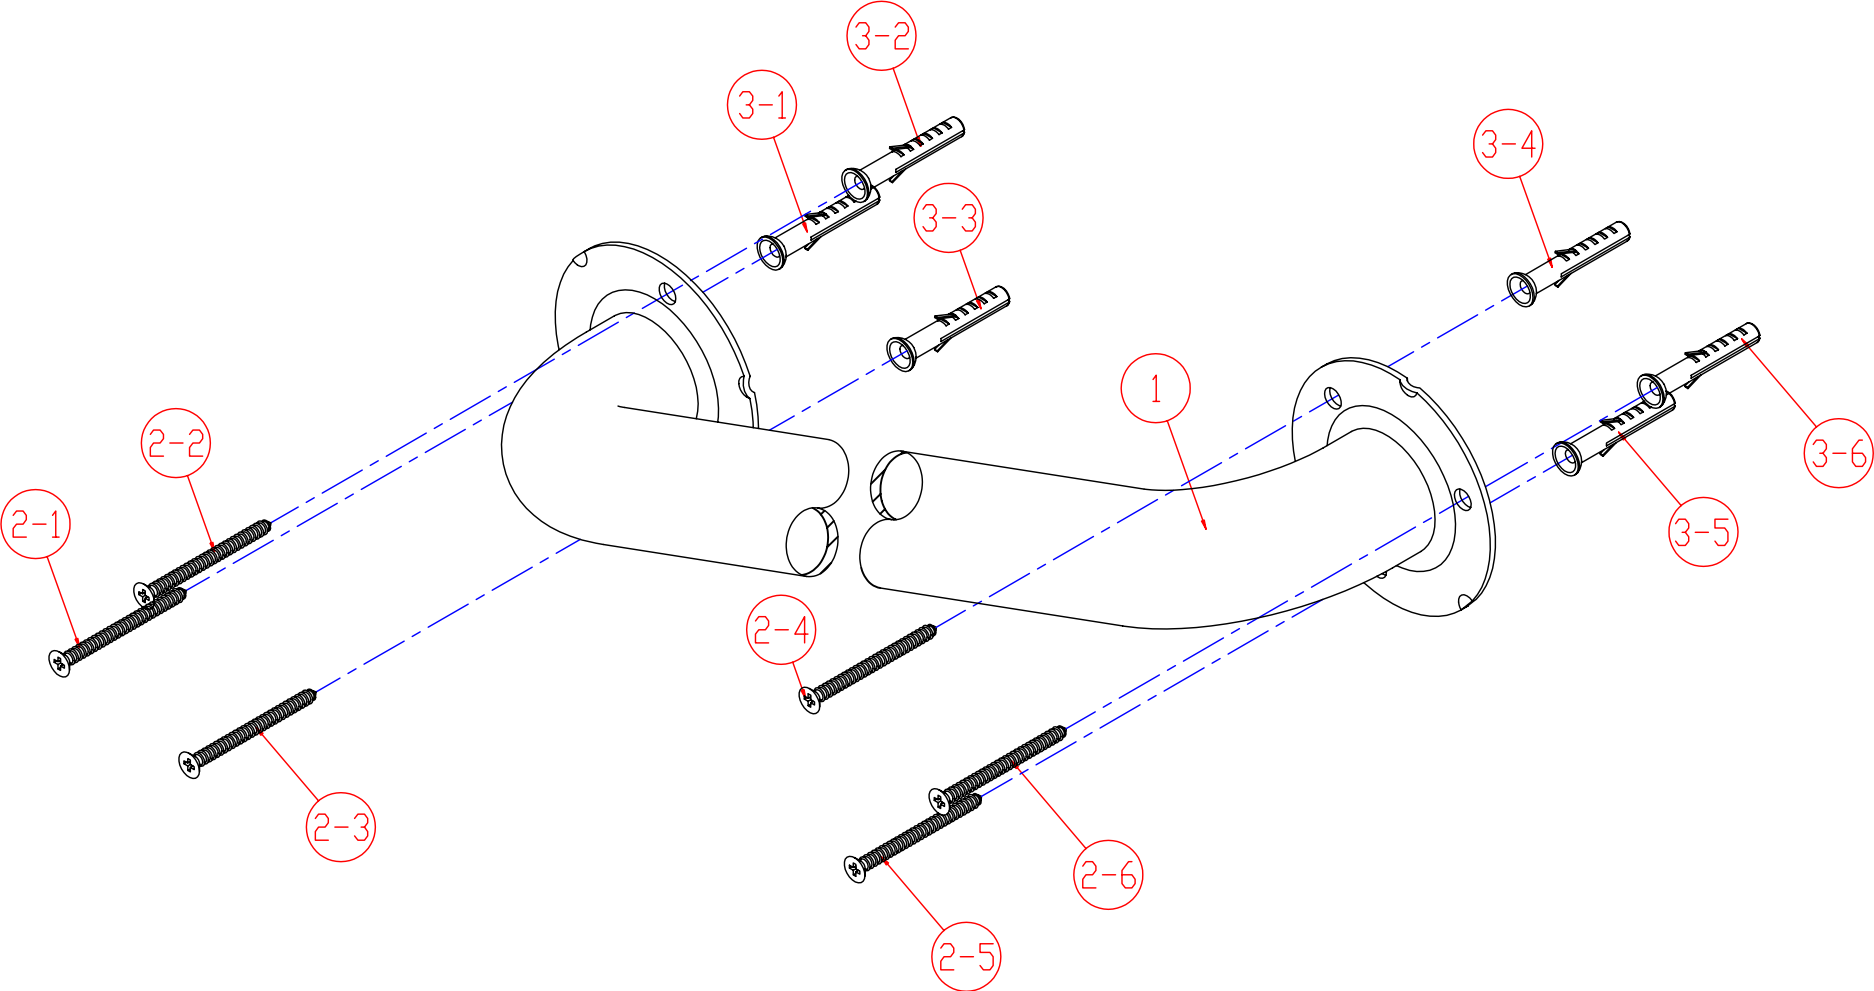

# COMMERCIAL GRADE GRAB BAR

MODEL	DESCRIPTION	FINISH
GB1248ES	48" Grab Bar Exposed Screws without Flange Cover, Finish Bar	Satinless Steel